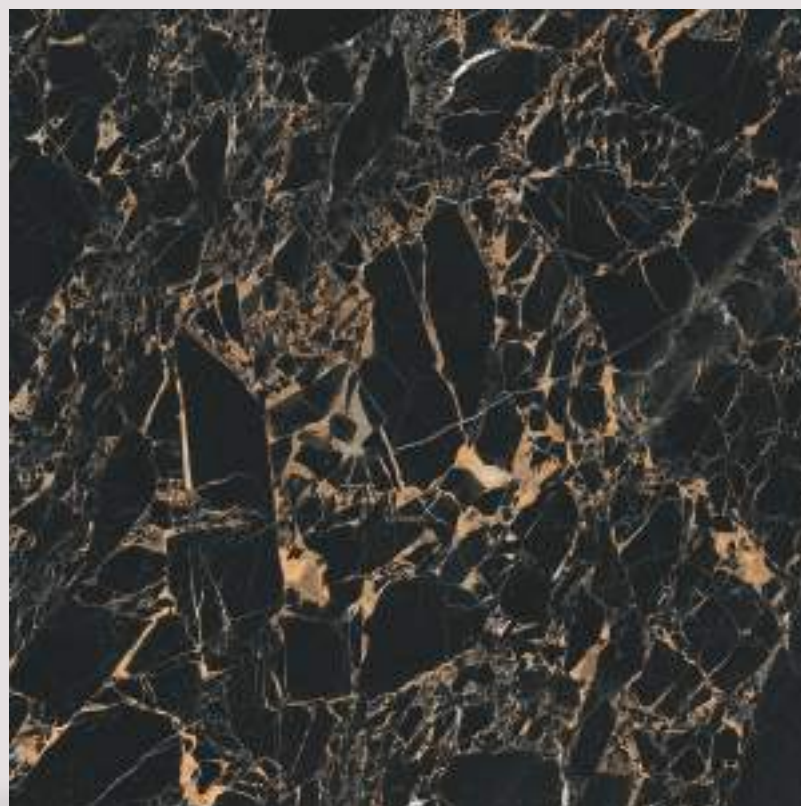

Stain resistant

Water resistant

The Ultima

1200 x 1200 mm

Kajaria
ETERNITY
tiles forever

Golden Portoro

Premium Polish

For wall
application