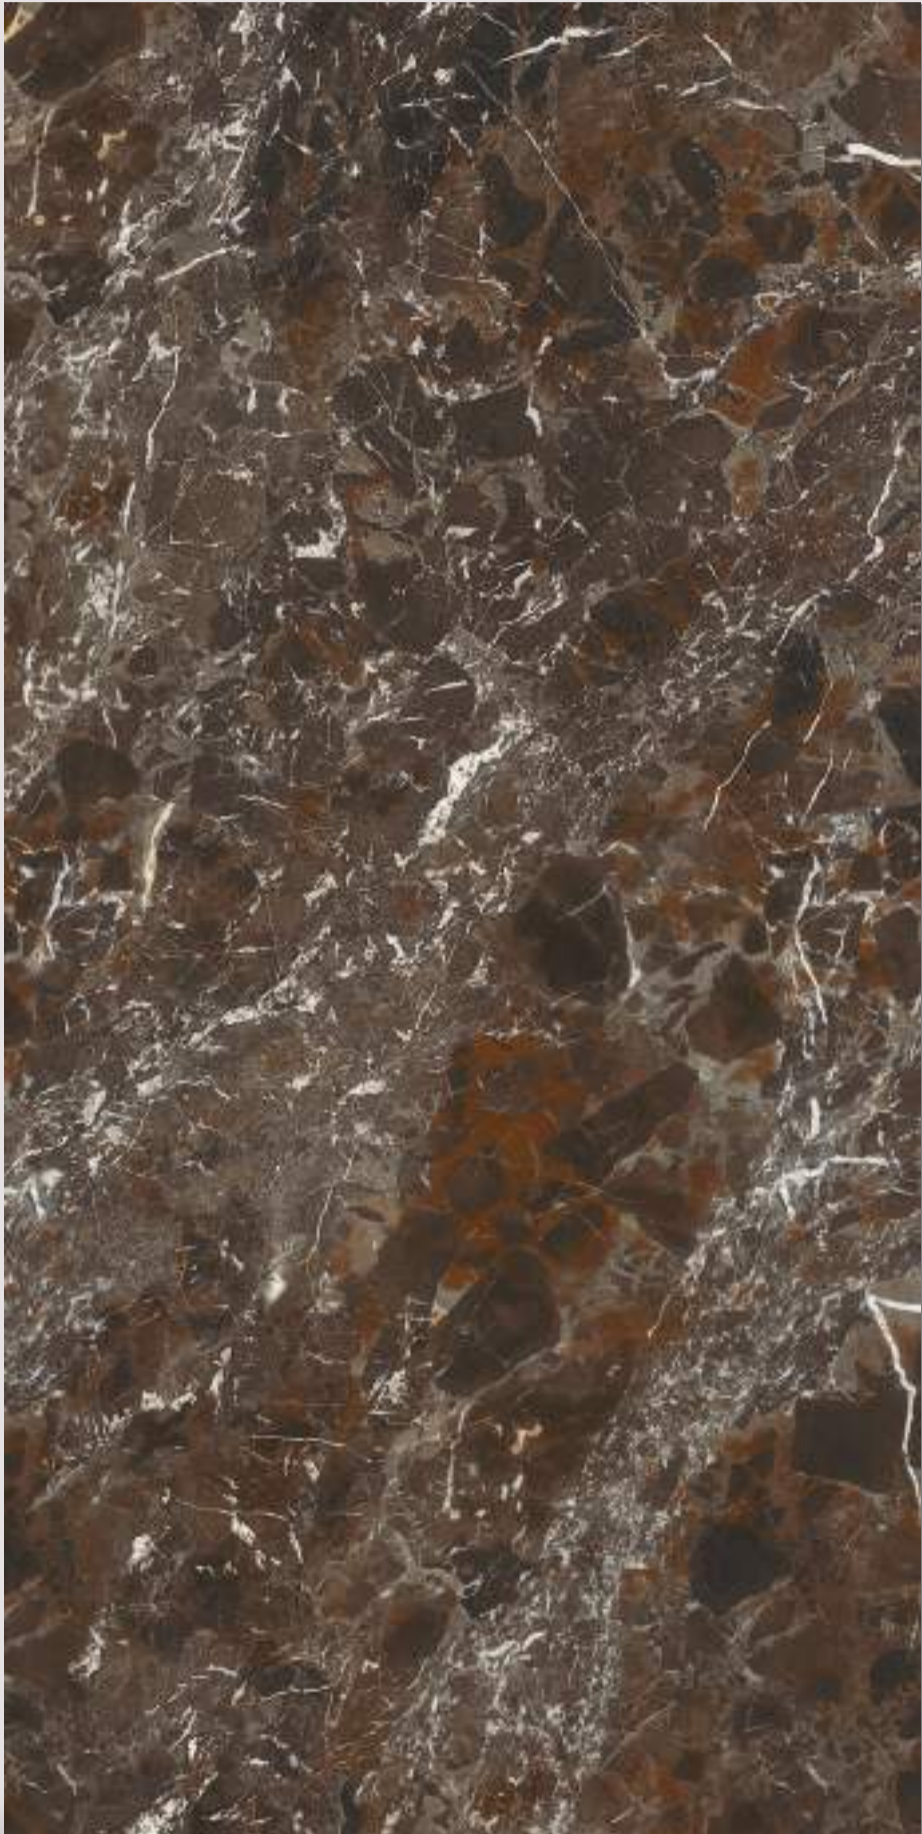

The Ultima

1200 x 2400 mm

Kajaria
ETERNITY
tiles forever

Earthstorm Bronze

Premium Polish

For wall application

For floor application

Fine detailing

Stain resistant

Water resistant