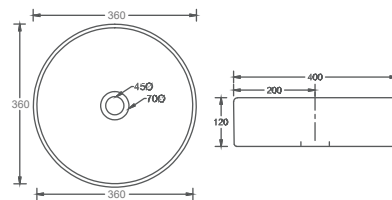

KB1189 OSSILVER

AUSTIN
WASH BASIN
INSIDE WHITE, OUTSIDE SILVER