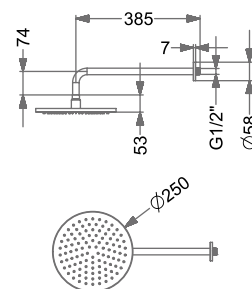

₹ 22,550

KA570025-CG

SINGLE FUNCTION OVERHEAD SHOWER WITH 15" SHOWER ARM & WALL FLANGE (BRASS)

₹ 21,800

KA570025-GM

SINGLE FUNCTION OVERHEAD SHOWER WITH 15" SHOWER ARM & WALL FLANGE (BRASS)

₹ 22,550

KA570025-GMP