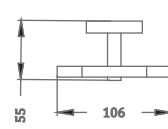

SQUARE RANGE
TOWEL RAIL 24"

₹ 3,800

KA990002-CRG

SQUARE RANGE
TOWEL RAIL 18"

₹ 3,300

KA990003-CRG

SQUARE RANGE
ROBE HOOK

₹ 1,150