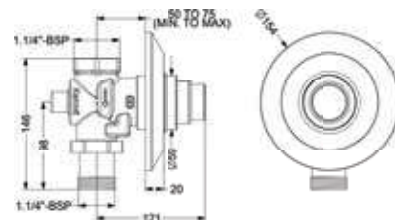

CONCEALED SINGLE FLUSH VALVE (6 LTS.)
40 MM WITH ROUND FLANGE

₹ 6,000

KB320002R-RG

CONCEALED DUAL FLUSH VALVE (6 / 3 LTS.)
32 MM WITH ROUND FLANGE

₹ 6,000

KB400002S-RG

CONCEALED DUAL FLUSH VALVE (6 / 3 LTS.)
40 MM WITH SQUARE FLANGE