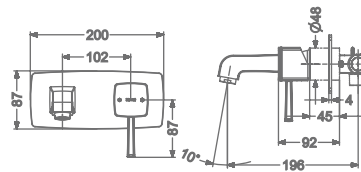

SINGLE LEVER TALL BASIN MIXER
WITHOUT POP-UP

₹ 19,800

KB2511023-CGL

CONCEALED WALL MOUNTED
SINGLE LEVER BASIN MIXER TRIMS
(COMPATIBLE WITH KB2511022-CGL)

₹ 15,700

KB2511001-CGL

PILLAR TAP

₹ 5,500