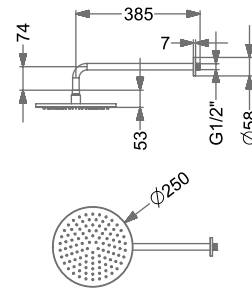

₹ 1,33,550

SHOWER

OVERHEAD RAIN SHOWER

KA570025-CP

SINGLE FUNCTION OVERHEAD SHOWER WITH 15" SHOWER ARM & WALL FLANGE (BRASS)

₹ 14,750

KA570025-RG

SINGLE FUNCTION OVERHEAD SHOWER WITH 15" SHOWER ARM & WALL FLANGE (BRASS)