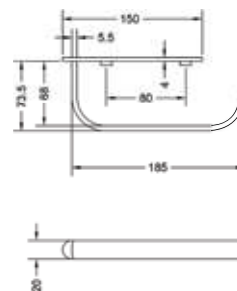

ACCESSORIES

ROSE GOLD

KA660001-RG

CONVEX RANGE
TOWEL RAIL 24"

₹ 7,950

KA660002-RG

CONVEX RANGE
TOWEL RAIL 18"

₹ 6,900

KA660003-RG

CONVEX RANGE
ROBE HOOK

₹ 800

KA660004-RG

CONVEX RANGE
SOAP DISH

₹ 4,450

KA660005-RG

CONVEX RANGE
TOWEL RING

₹ 2,700

KA660007-RG

CONVEX RANGE
TUMBLER HOLDER

₹ 4,450