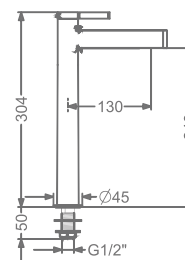

CONCEALED SINGLE LEVER
WALL MOUNTED BASIN MIXER TRIMS
(COMPATIBLE WITH KB2211022-CP)

₹ 7,000

KB2211001-CP

PILLAR TAP

₹ 3,900

KB2211002-CP

TALL PILLAR TAP

₹ 6,000