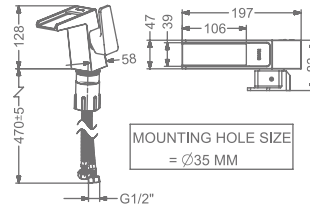

FAUCET

AENON

KB2611010-ND-CP

SINGLE LEVER BASIN MIXER
WITHOUT POP-UP

₹ 12,000

KB2611011-ND-CP

SINGLE LEVER TALL BASIN MIXER
WITHOUT POP-UP

₹ 15,000