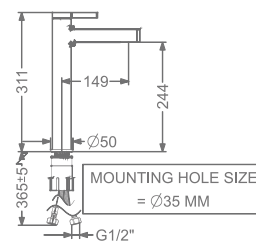

SINGLE LEVER TALL BASIN MIXER
WITHOUT POP-UP

MOUNTING HOLE SIZE
= Ø35 MM

₹ 14,800

KB2211023-GM

CONCEALED SINGLE LEVER
WALL MOUNTED BASIN MIXER TRIMS
(COMPATIBLE WITH KB2211022-GM)

₹ 11,700

FAUCET

AGALIA