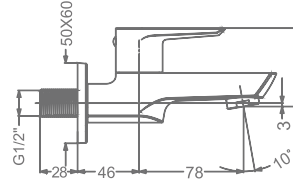

KB911004-CG
BIB TAP WITH FLANGE

₹ 4,300

KB911005-CG
2 WAY BIB TAP WITH FLANGE

₹ 4,850

KB911003-CG
ANGLE VALVE

₹ 2,400

KB911032-CG
CSC TRIMS WITH FLANGE
(COMPATIBLE WITH KB11060
& KB11061)

₹ 2,000