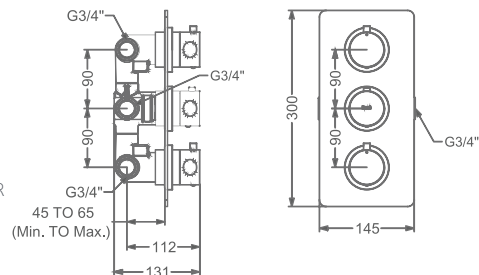

₹ 1,400

KB22THR002-CP

4 OUTLET CONCEALED HI-FLOW
THERMOSTAT BATH & SHOWER MIXER

₹ 30,800

KB2211010-ND-RG

SINGLE LEVER BASIN MIXER
WITHOUT POP-UP