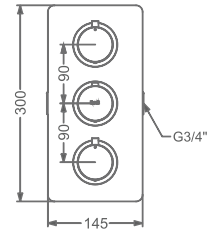

KB22THR002-GMP

4 OUTLET CONCEALED HI-FLOW
THERMOSTAT BATH & SHOWER MIXER