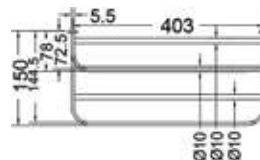

KA660010-GM

CONVEX RANGE
TOWEL RACK 24"

₹ 20,800

KA660011-GM

CONVEX RANGE
TOWEL RACK 18"

₹ 18,000

KA990001-GM

SQUARE RANGE
TOWEL RAIL 24"