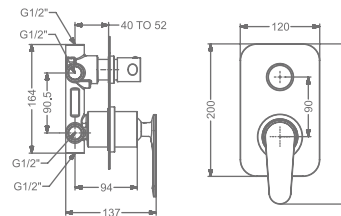

₹ 30,300

FAUCET

ARIUS

KB2311037-RG

2 INLET HI-FLOW CONCEALED
SINGLE LEVER DIVERTER TRIMS
(COMPATIBLE WITH KB2311035-RG)

₹ 9,000

KB2311056-RG

HI-FLOW CONCEALED BODY
& TRIMS FOR TRIO FUNCTION
(SHOWER & SPOUT)