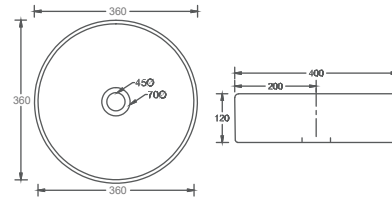

BASIN

COUNTER TOP

KB1189 GOLDRIM

AUSTIN
WHITE WASH BASIN
WITH GOLD RIM

₹ 12,000

KB1189 OSGOLD

AUSTIN
WASH BASIN
INSIDE WHITE, OUTSIDE GOLD

₹ 12,000

KB1189 SILVERRIM

AUSTIN
WHITE WASH BASIN
WITH SILVER RIM

₹ 12,000

KB1189 OSSILVER

AUSTIN
WASH BASIN
INSIDE WHITE, OUTSIDE SILVER

₹ 12,000