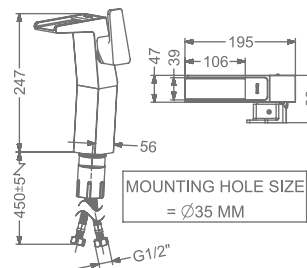

CONCEALED WALL MOUNTED
SINGLE LEVER BASIN MIXER TRIMS
(COMPATIBLE WITH KB2611022-GM)

₹ 20,400

KB2611010-ND-GMP

SINGLE LEVER BASIN MIXER
WITHOUT POP-UP

₹ 24,000

KB2611011-ND-GMP

SINGLE LEVER TALL BASIN MIXER
WITHOUT POP-UP