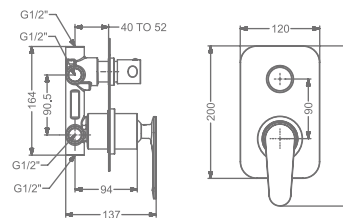

KB2311056-GM

HI-FLOW CONCEALED BODY
& TRIMS FOR TRIO FUNCTION
(SHOWER & SPOUT)