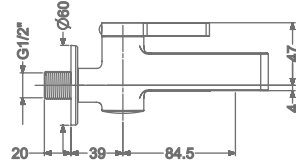

FAUCET

AGALIA

KB2211004-RG
BIB TAP WITH FLANGE

₹ 5,100

KB2211005-RG
2 WAY BIB TAP WITH FLANGE

₹ 5,700

KB2211003-RG
ANGLE VALVE

₹ 2,550

KB2211032-RG
CSC TRIMS WITH FLANGE
(COMPATIBLE WITH KB111060
& KB111061)

₹ 2,300

₹ 37,300