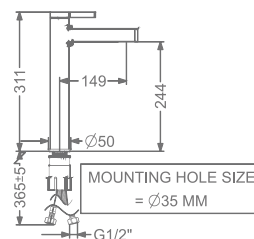

KB2211011-ND-RG

SINGLE LEVER TALL BASIN
MIXER WITHOUT POP-UP

₹ 13,800

FAUCET

AGALIA

KB2211023-RG

CONCEALED SINGLE LEVER
WALL MOUNTED BASIN MIXER TRIMS
(COMPATIBLE WITH KB2211022-RG)

₹ 10,600