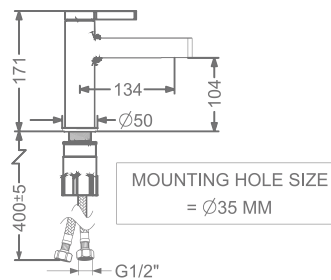

SINGLE LEVER BASIN MIXER
WITHOUT POP-UP

₹ 11,100