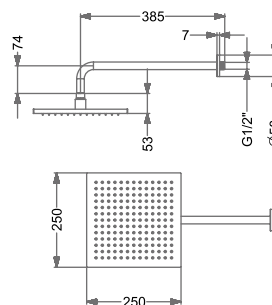

SINGLE FUNCTION OVERHEAD SHOWER WITH 15° SHOWER ARM & WALL FLANGE (BRASS)

₹ 23,100

KA570026-CG

SINGLE FUNCTION OVERHEAD SHOWER WITH 15° SHOWER ARM & WALL FLANGE (BRASS)

₹ 21,800

KA570026-GM

SINGLE FUNCTION OVERHEAD SHOWER WITH 15° SHOWER ARM & WALL FLANGE (BRASS)