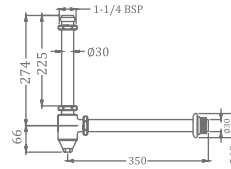

ALLIED PRODUCTS

KA870002-RG
KA870002-GM
KA870002-GMP

BOTTLE TRAP (9" / 12")

₹ 6,300
₹ 7,350
₹ 7,650

KA940007-RG
KA940007-GM
KA940007-GMP

CEILING MOUNTED SHOWER ARM (230 MM)

₹ 1,600
₹ 2,650
₹ 3,200

KA870005-RG
KA870005-GM
KA870005-GMP

WASTE COUPLING (130 MM - HALF THREAD)

₹ 1,500
₹ 1,950
₹ 2,100

KA870006-RG
KA870006-GM
KA870006-GMP

WASTE COUPLING (130 MM - FULL THREAD)

₹ 1,500
₹ 1,950
₹ 2,100

KA970005-RG
KA970005-GM
KA970005-GMP

EXTENSION NIPPLE (1")

₹ 250
₹ 350
₹ 400