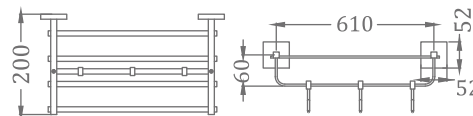

₹ 1,800

KA990009-CRG
SQUARE RANGE
TOILET PAPER HOLDER

₹ 2,950

KA990010-CRG
SQUARE RANGE
TOWEL RACK 24"

₹ 12,850

KA990011-CRG
SQUARE RANGE
TOWEL RACK 18"

₹ 10,500

ACCESSORIES