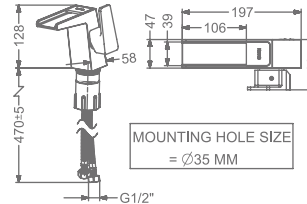

CONCEALED WALL MOUNTED
SINGLE LEVER BASIN MIXER TRIMS
(COMPATIBLE WITH KB2611022-GM)

₹ 20,400

KB2611010-ND-GMP

SINGLE LEVER BASIN MIXER
WITHOUT POP-UP

₹ 24,000

KB2611011-ND-GMP

SINGLE LEVER TALL BASIN MIXER
WITHOUT POP-UP