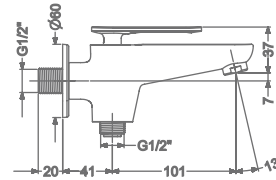

ARIUS

KB2311005-CG
2 WAY BIB TAP WITH FLANGE

₹ 6,350

KB2311003-CG
ANGLE VALVE

₹ 3,200

KB2311032-CG
CSC TRIMS WITH FLANGE
(COMPATIBLE WITH KB11060
& KB11061)

₹ 2,000

KB23THR002-CG
4 OUTLET CONCEALED HI-FLOW
THERMOSTAT BATH & SHOWER MIXER