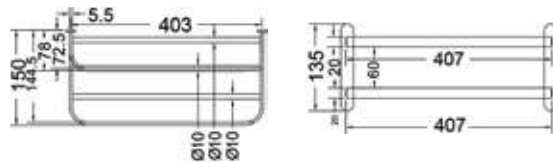

KA660010-CGL

CONVEX RANGE
TOWEL RACK 24"

₹ 12,850

KA660011-CGL

CONVEX RANGE
TOWEL RACK 18"

₹ 11,550

KA990001-CGL

SQUARE RANGE
TOWEL RAIL 24"