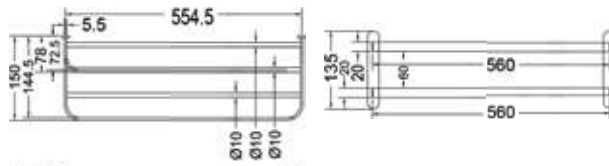

₹ 22,250

KA660011-GMP

CONVEX RANGE
TOWEL RACK 18"

₹ 20,150

KA990001-GMP

SQUARE RANGE
TOWEL RAIL 24"

₹ 5,300

KA990002-GMP