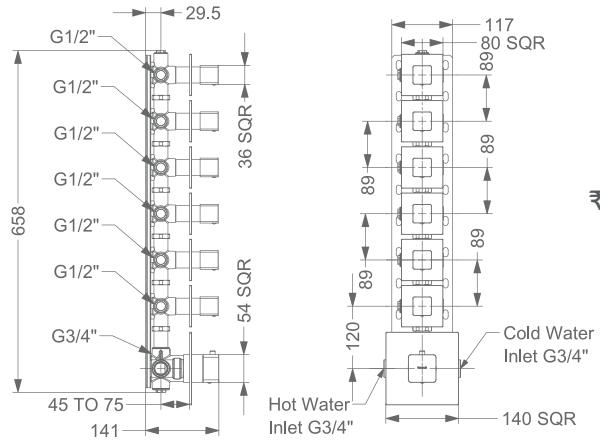

KBTHS004-GMP

MULTIFLOW (6 OUTLET)
CONCEALED HI-FLOW
THERMOSTATIC MIXER