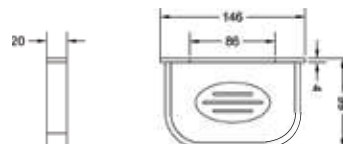

₹ 4,450

KA660005-RG

CONVEX RANGE
TOWEL RING