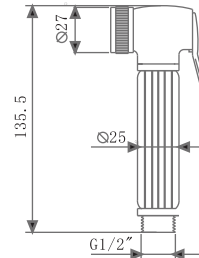

KA580011-CGL

HEALTH FAUCET WITH HOOK
(BRASS) WITH 1 M HOSE

₹ 5,200