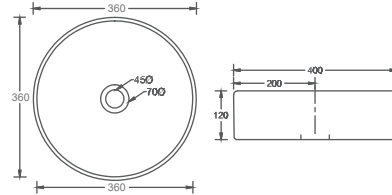

BASIN

COUNTER TOP

KB1189 GOLDRIM

AUSTIN
WHITE WASH BASIN
WITH GOLD RIM

₹ 12,000

KB1189 OSGOLD

AUSTIN
WASH BASIN
INSIDE WHITE, OUTSIDE GOLD

₹ 12,000

KB1189 SILVERRIM

AUSTIN
WHITE WASH BASIN
WITH SILVER RIM

₹ 12,000

KB1189 OSSILVER

AUSTIN
WASH BASIN
INSIDE WHITE, OUTSIDE SILVER

₹ 12,000