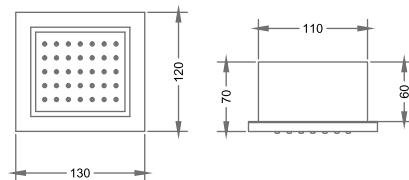

₹ 8,600

KA620003-GM

BRASS RECTANGULAR BODY JET
WITH SILICON NOZZLE