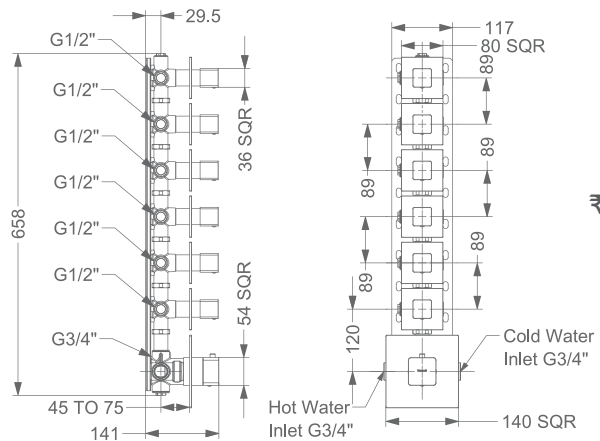

KBTHS004-CG

MULTIFLOW (6 OUTLET)
CONCEALED HI-FLOW
THERMOSTATIC MIXER

₹ 83,000