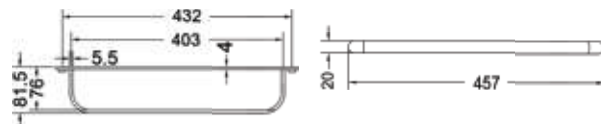

KA660001-RG

CONVEX RANGE
TOWEL RAIL 24"

₹ 7,950

KA660002-RG

CONVEX RANGE
TOWEL RAIL 18"

₹ 6,900

KA660003-RG

CONVEX RANGE
ROBE HOOK