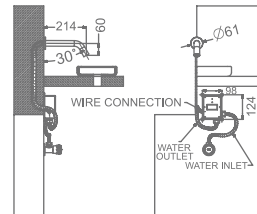

SENSOR

KBMST001-CP
WALL MOUNTED SENSOR TAP

₹ 13,200

KBMST001-RG
WALL MOUNTED SENSOR TAP

₹ 15,900

KBMST001-CG
WALL MOUNTED SENSOR TAP

₹ 15,000

KBMST001-GM
WALL MOUNTED SENSOR TAP