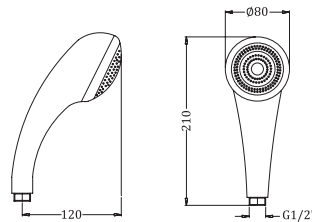

HAND SHOWER WITH HOOK & 1.5 M SS HOSE

₹ 47,00

KA510001-CG

HAND SHOWER WITH HOOK & 1.5 M SS HOSE

₹ 45,00

KA510001-GM

HAND SHOWER WITH HOOK & 1.5 M SS HOSE

₹ 52,00