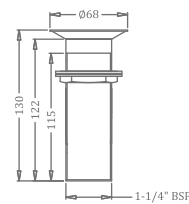

KA870005-RG
KA870005-GM
KA870005-GMP

WASTE COUPLING (130 MM - HALF THREAD)

₹ 1,500
₹ 1,950
₹ 2,100

KA870006-RG
KA870006-GM
KA870006-GMP

WASTE COUPLING (130 MM - FULL THREAD)

₹ 1,500
₹ 1,950
₹ 2,100

KA970005-RG
KA970005-GM
KA970005-GMP