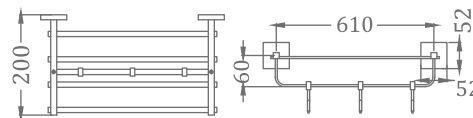

ACCESSORIES

GUNMETAL

KA990004-GM
SQUARE RANGE
SOAP DISH

₹ 2,350

KA990005-GM
SQUARE RANGE
TOWEL HANGER

₹ 3,400

KA990007-GM
SQUARE RANGE
TUMBLER HOLDER

₹ 2,450

KA990009-GM
SQUARE RANGE
TOILET PAPER HOLDER

₹ 5,200

₹ 16,650

₹ 13,450