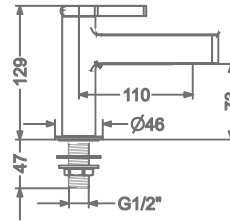

FAUCET

AGALIA

KB2211023-RG

CONCEALED SINGLE LEVER
WALL MOUNTED BASIN MIXER TRIMS
(COMPATIBLE WITH KB2211022-RG)

₹ 10,600

KB2211001-RG

PILLAR TAP

₹ 5,300

KB2211002-RG

TALL PILLAR TAP

₹ 8,500

KB2211037-RG

2 INLET HI-FLOW CONCEALED
SINGLE LEVER DIVERTER TRIMS
(COMPATIBLE WITH KB2211035-RG)

₹ 9,500

KB2211016-RG

BATH SPOUT WITH FLANGE

₹ 5,000