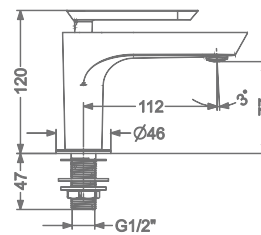

FAUCET

ALANA

KB2411010-ND-CRG

SINGLE LEVER BASIN MIXER
WITHOUT POP-UP

₹ 11,300

KB2411011-ND-CRG

SINGLE LEVER TALL BASIN MIXER
WITHOUT POP-UP

₹ 14,500

KB2411023-CRG

CONCEALED WALL MOUNTED
SINGLE LEVER BASIN MIXER TRIMS
(COMPATIBLE WITH KB2411022-CRG)

₹ 12,800

KB2411001-CRG

PILLAR TAP

₹ 5,800

KB2411002-CRG

TALL PILLAR TAP

₹ 8,800