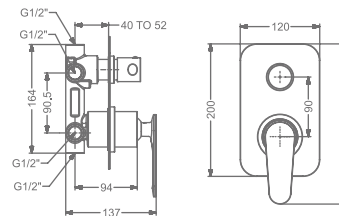

2 INLET HI-FLOW CONCEALED
SINGLE LEVER DIVERTER TRIMS
(COMPATIBLE WITH KB2311035-CG)

₹ 8,500

KB2311056-CG

HI-FLOW CONCEALED BODY
& TRIMS FOR TRIO FUNCTION
(SHOWER & SPOUT)

₹ 15,000

KB2311016-CG

BATH SPOUT WITH FLANGE