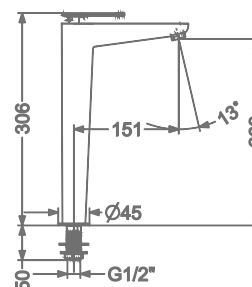

PILLAR TAP

₹ 5,500

KB2311002-CG

TALL PILLAR TAP

₹ 9,200

FAUCET

ARIUS

KB2311037-CG