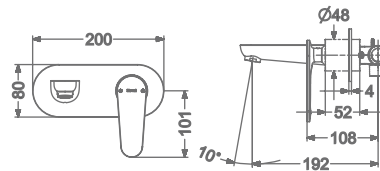

₹ 11,750

KB2311011-ND-CG

SINGLE LEVER TALL BASIN MIXER
WITHOUT POP-UP

₹ 15,200

KB2311023-CG

CONCEALED SINGLE LEVER
WALL MOUNTED BASIN MIXER TRIMS
(COMPATIBLE WITH KB2311022-CG)

₹ 8,000

KB2311001-CG