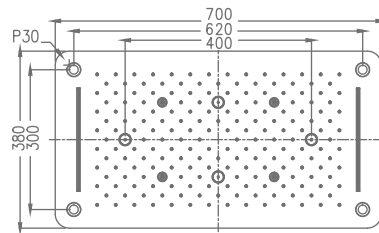

SHOWER

OVERHEAD RAIN SHOWER

THREE FUNCTIONS CEILING SHOWER
WITH CHROMOTHERAPY - SS
(RAIN, TWO WATERFALL & FOUR MISTS)

₹ 79,000

THREE FUNCTIONS CEILING SHOWER
WITH CHROMOTHERAPY - SS
(RAIN, TWO WATERFALL & FOUR MISTS)

₹ 95,400

THREE FUNCTIONS CEILING SHOWER
WITH CHROMOTHERAPY - SS
(RAIN, TWO WATERFALL & FOUR MISTS)

₹ 90,000

THREE FUNCTIONS CEILING SHOWER
WITH CHROMOTHERAPY - SS
(RAIN, TWO WATERFALL & FOUR MISTS)

₹ 97,500

THREE FUNCTIONS CEILING SHOWER
WITH CHROMOTHERAPY - SS
(RAIN, TWO WATERFALL & FOUR MISTS)

₹ 1,00,700