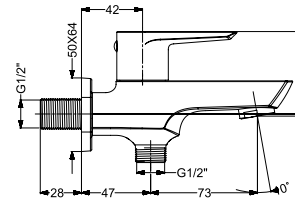

FAUCET

CHIME

KB911004-RG
BIB TAP WITH FLANGE

₹ 4,700

KB911005-RG
2 WAY BIB TAP WITH FLANGE

₹ 5,100

KB911003-RG
ANGLE VALVE

₹ 2,600

KB911032-RG
CSC TRIMS WITH FLANGE
(COMPATIBLE WITH KB11060
& KB11061)

₹ 2,200

₹ 38,500