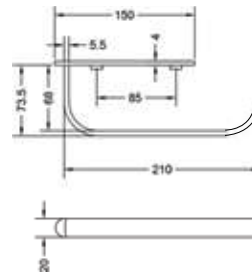

₹ 6,050

KA660008-GM

CONVEX RANGE
TOILET PAPER HOLDER

₹ 3,000