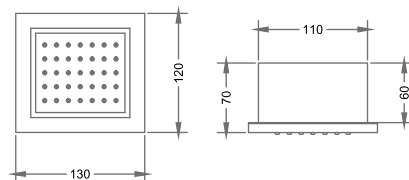

₹ 9,550

KA620003-GMP

BRASS RECTANGULAR BODY JET
WITH SILICON NOZZLE