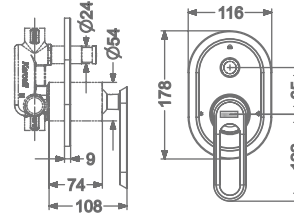

KB2411037-CRG

2 INLET HI-FLOW CONCEALED
SINGLE LEVER DIVERTER TRIMS
(COMPATIBLE WITH KB2411035-CRG)