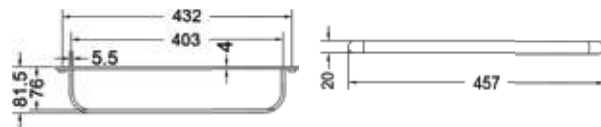

₹ 9,350

KA660002-GM

CONVEX RANGE
TOWEL RAIL 18"

₹ 8,150

KA660003-GM

CONVEX RANGE
ROBE HOOK

₹ 1,050

KA660004-GM