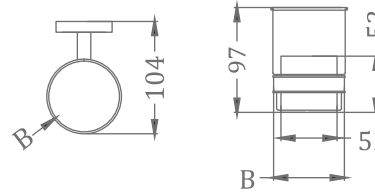

SQUARE RANGE
SOAP DISH

₹ 2,650

KA990005-GMP

SQUARE RANGE
TOWEL HANGER

₹ 3,700

KA990007-GMP

SQUARE RANGE
TUMBLER HOLDER

₹ 2,650