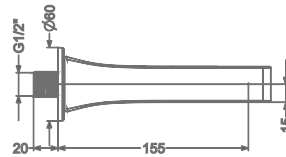

BATH SPOUT WITH FLANGE

₹ 5,300