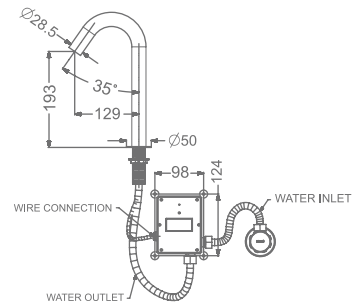

₹ 16,950

KBMST001-GMP
WALL MOUNTED SENSOR TAP

₹ 17,500

FAUCET

SENSOR

KBMST002-CP
DECK MOUNTED SENSOR TAP

₹ 14,000

KBMST002-RG
DECK MOUNTED SENSOR TAP