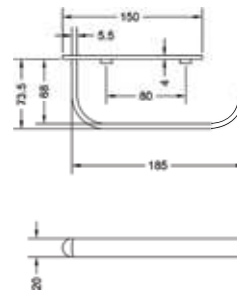

ACCESSORIES

CHROME & ROSE GOLD

KA660001-CRG

CONVEX RANGE
TOWEL RAIL 24"

₹ 7,100

KA660002-CRG

CONVEX RANGE
TOWEL RAIL 18"

₹ 6,050

KA660003-CRG

CONVEX RANGE
ROBE HOOK

₹ 700

KA660004-CRG

CONVEX RANGE
SOAP DISH

₹ 2,800

KA660005-CRG

CONVEX RANGE
TOWEL RING

₹ 2,550

KA660007-CRG

CONVEX RANGE
TUMBLER HOLDER

₹ 2,800