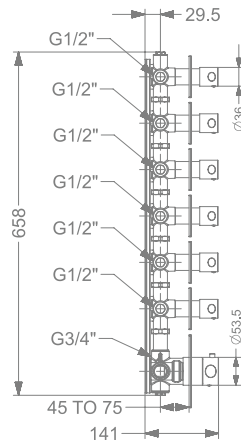

₹ 83,000

FAUCET

THERMOSTAT

KBTHR003-GM

MULTIFLOW (6 OUTLET)
CONCEALED HI-FLOW
THERMOSTATIC MIXER

₹ 83,000

KBTHR003-GMP

MULTIFLOW (6 OUTLET)
CONCEALED HI-FLOW
THERMOSTATIC MIXER