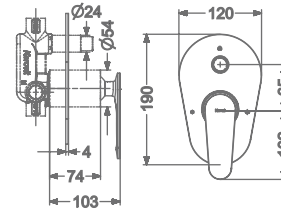

KB2311037-CG

2 INLET HI-FLOW CONCEALED
SINGLE LEVER DIVERTER TRIMS
(COMPATIBLE WITH KB2311035-CG)

₹ 8,500