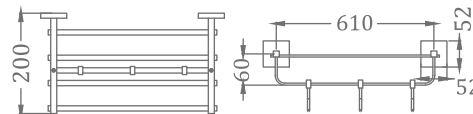

ACCESSORIES

CHROME & GOLD

KA990005-CGL
SQUARE RANGE
TOWEL HANGER

₹ 1,700

KA990007-CGL
SQUARE RANGE
TUMBLER HOLDER

₹ 1,700

KA990009-CGL
SQUARE RANGE
TOILET PAPER HOLDER

₹ 2,800

₹ 12,100

₹ 9,900