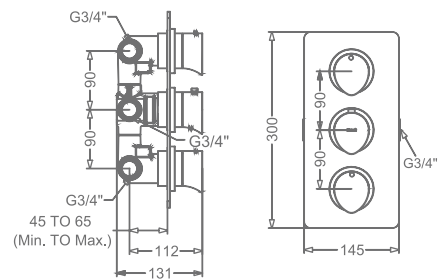

KB2311005-CP
2 WAY BIB TAP WITH FLANGE

₹ 4,300

KB2311003-CP
ANGLE VALVE

₹ 2,000

KB2311032-CP
CSC TRIMS WITH FLANGE
(COMPATIBLE WITH KB11060
& KB11061)

₹ 1,400

KB23THR002-CP
4 OUTLET CONCEALED HI-FLOW
THERMOSTAT BATH & SHOWER MIXER