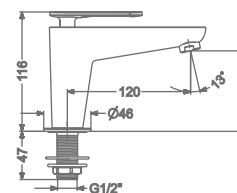

₹ 17,000

KB2311023-GM

CONCEALED SINGLE LEVER
WALL MOUNTED BASIN MIXER TRIMS
(COMPATIBLE WITH KB2311022-GM)

₹ 9,500

KB2311001-GM

PILLAR TAP

₹ 6,400

KB2311002-GM