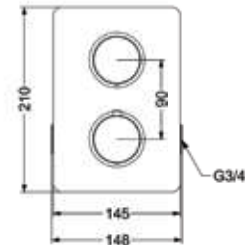

FAUCET

THERMOSTAT

KBTHR001-RG
2 OUTLET CONCEALED
HI-FLOW THERMOSTATIC
BATH & SHOWER MIXER

₹ 30,200

KBTHR001-GM
2 OUTLET CONCEALED
HI-FLOW THERMOSTATIC
BATH & SHOWER MIXER

₹ 30,200