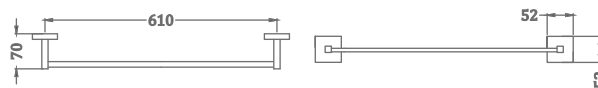

₹ 22,250

KA660011-GMP

CONVEX RANGE
TOWEL RACK 18"

₹ 20,150

KA990001-GMP

SQUARE RANGE
TOWEL RAIL 24"

₹ 5,300

KA990002-GMP