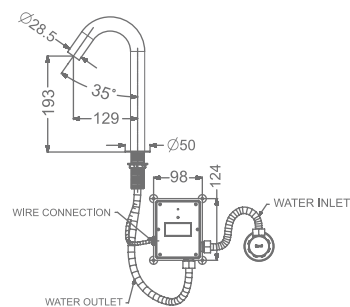

KBMST001-GMP
WALL MOUNTED SENSOR TAP