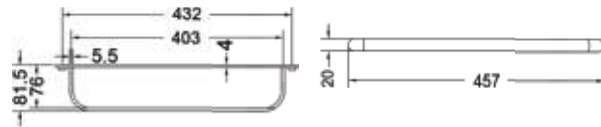

₹ 6,050

KA660003-CRG

CONVEX RANGE
ROBE HOOK