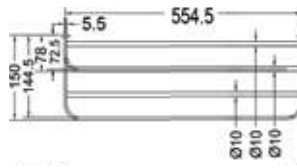

KA660010-CRG

CONVEX RANGE
TOWEL RACK 24"

₹ 13,600