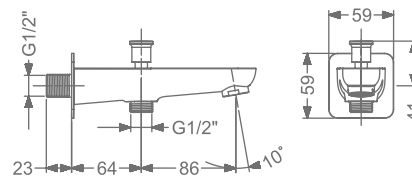

BATH SPOUT WITH FLANGE

₹ 5,900

KB2311017-GMP

BATH TUB SPOUT WITH
DIVERTER & FLANGE

₹ 6,600

KB2311004-GMP

BIDET TAP WITH FLANGE

₹ 6,900