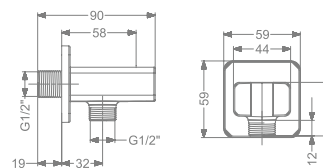

KBWOS0001-GM
WALL OUTLET WITH
SHOWER HOLDER

₹ 3,300