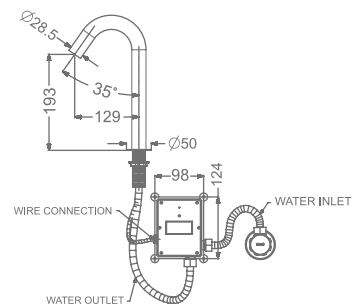

FAUCET

SENSOR

KBMST002-CP
DECK MOUNTED SENSOR TAP

₹ 14,000

KBMST002-RG
DECK MOUNTED SENSOR TAP

₹ 18,550

KBMST002-CG
DECK MOUNTED SENSOR TAP

₹ 17,500

KBMST002-GM
DECK MOUNTED SENSOR TAP

₹ 19,900

KBMST002-GMP
DECK MOUNTED SENSOR TAP

₹ 20,950