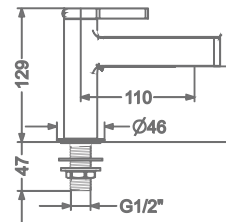

CONCEALED SINGLE LEVER
WALL MOUNTED BASIN MIXER TRIMS
(COMPATIBLE WITH KB2211022-GMP)

₹ 14,700

KB2211001-GMP

PILLAR TAP

₹ 6,900

KB2211002-GMP

TALL PILLAR TAP

₹ 10,300