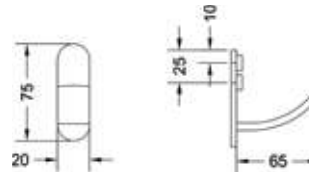

ACCESSORIES

CHROME & GOLD

KA660001-CGL

CONVEX RANGE
TOWEL RAIL 24"

₹ 6,700

KA660002-CGL

CONVEX RANGE
TOWEL RAIL 18"

₹ 5,700

KA660003-CGL

CONVEX RANGE
ROBE HOOK

₹ 650

KA660004-CGL

CONVEX RANGE
SOAP DISH

₹ 2,650

KA660005-CGL

CONVEX RANGE
TOWEL RING

₹ 2,400

KA660007-CGL

CONVEX RANGE
TUMBLER HOLDER

₹ 2,650