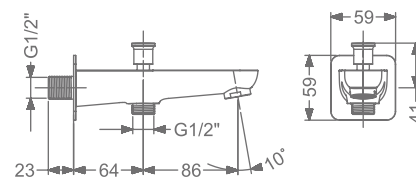

HI-FLOW CONCEALED BODY
& TRIMS FOR TRIO FUNCTION
(SHOWER & SPOUT)

₹ 17,000

KB2311016-GM

BATH SPOUT WITH FLANGE

₹ 5,500

KB2311017-GM

BATH TUB SPOUT WITH
DIVERTER & FLANGE

₹ 6,000