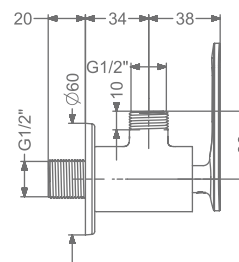

BIB TAP WITH FLANGE

₹ 6,000

FAUCET

ARIUS

KB2311005-RG
2 WAY BIB TAP WITH FLANGE

₹ 6,700

KB2311003-RG
ANGLE VALVE

₹ 3,400