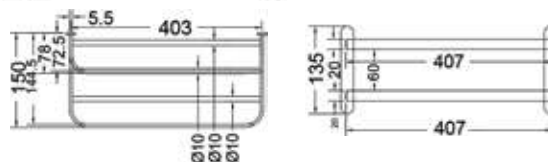

₹ 22,250

KA660011-GMP

CONVEX RANGE
TOWEL RACK 18"

₹ 20,150

KA990001-GMP

SQUARE RANGE
TOWEL RAIL 24"

₹ 5,300

KA990002-GMP