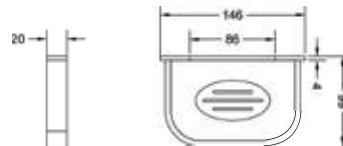

KA660002-CRG

CONVEX RANGE
TOWEL RAIL 18"

₹ 6,050

KA660003-CRG

CONVEX RANGE
ROBE HOOK

₹ 700

KA660004-CRG

CONVEX RANGE
SOAP DISH