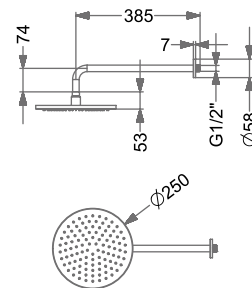

₹ 1,33,550

SHOWER

OVERHEAD RAIN SHOWER

KA570025-CP

SINGLE FUNCTION OVERHEAD SHOWER WITH 15" SHOWER ARM & WALL FLANGE (BRASS)

₹ 14,750

KA570025-RG

SINGLE FUNCTION OVERHEAD SHOWER WITH 15" SHOWER ARM & WALL FLANGE (BRASS)