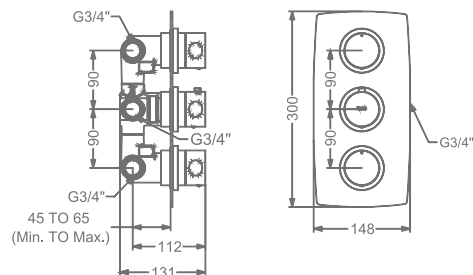

KB91THR002-CG
4 OUTLET CON HI-FLOW THERMOSTAT
BATH AND SHOWER MIXER