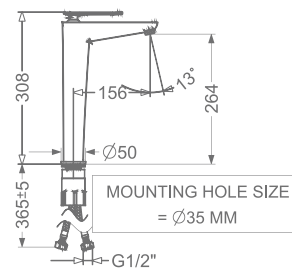

₹ 35,200

FAUCET

ARIUS

KB2311010-ND-GM

SINGLE LEVER BASIN MIXER
WITHOUT POP-UP

₹ 13,300

KB2311011-ND-GM

SINGLE LEVER TALL BASIN MIXER
WITHOUT POP-UP