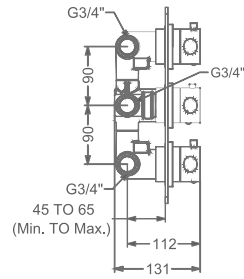

KB22THR002-GMP

4 OUTLET CONCEALED HI-FLOW
THERMOSTAT BATH & SHOWER MIXER