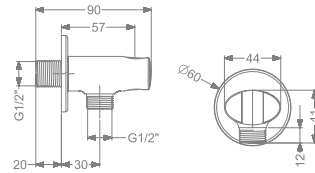

KBWOR0001-CP

WALL OUTLET WITH
SHOWER HOLDER

₹ 1,650