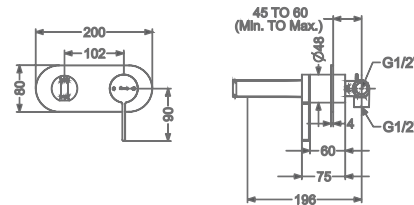

KB2211023-CP

CONCEALED SINGLE LEVER
WALL MOUNTED BASIN MIXER TRIMS
(COMPATIBLE WITH KB2211022-CP)

₹ 7,000