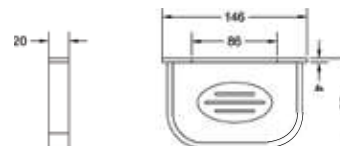

CONVEX RANGE
ROBE HOOK

₹ 650

KA660004-CGL

CONVEX RANGE
SOAP DISH

₹ 2,650

KA660005-CGL

CONVEX RANGE
TOWEL RING

₹ 2,400