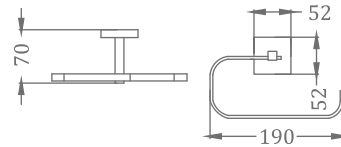

GUNMETAL

KA990004-GM
SQUARE RANGE
SOAP DISH

₹ 2,350

KA990005-GM
SQUARE RANGE
TOWEL HANGER

₹ 3,400

KA990007-GM
SQUARE RANGE
TUMBLER HOLDER

₹ 2,450

KA990009-GM
SQUARE RANGE
TOILET PAPER HOLDER