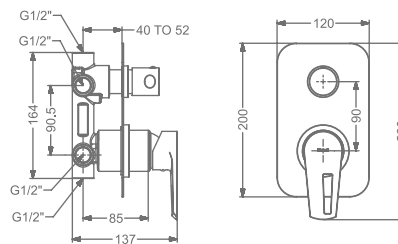

KB911056-RG

HI-FLOW CONCEALED BODY
& TRIMS FOR TRIO FUNCTION
(SHOWER & SPOUT)