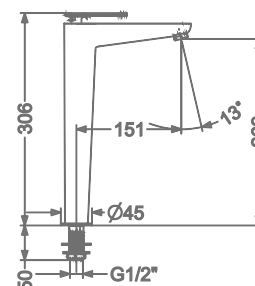

TALL PILLAR TAP