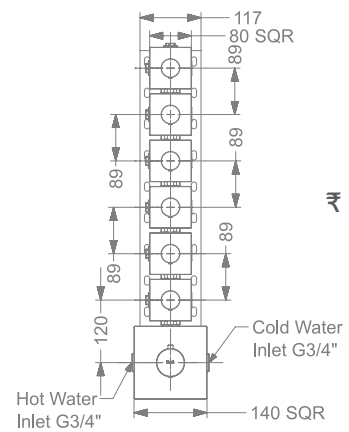

₹ 83,000

FAUCET

THERMOSTAT

KBTHR003-GM

MULTIFLOW (6 OUTLET)
CONCEALED HI-FLOW
THERMOSTATIC MIXER

₹ 83,000

KBTHR003-GMP

MULTIFLOW (6 OUTLET)
CONCEALED HI-FLOW
THERMOSTATIC MIXER