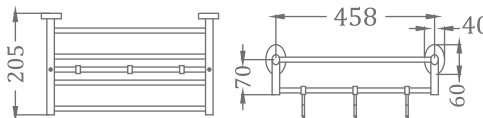

ACCESSORIES

CHROME & GOLD

KA990005-CGL
SQUARE RANGE
TOWEL HANGER

₹ 1,700

KA990007-CGL
SQUARE RANGE
TUMBLER HOLDER

₹ 1,700

KA990009-CGL
SQUARE RANGE
TOILET PAPER HOLDER

₹ 2,800

₹ 12,100

₹ 9,900