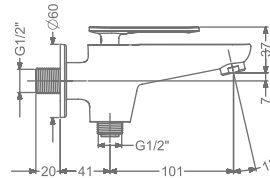

KB2311004-GM

BIB TAP WITH FLANGE

₹ 6,400

FAUCET

ARIUS

KB2311005-GM
2 WAY BIB TAP WITH FLANGE

₹ 6,900

KB2311003-GM
ANGLE VALVE