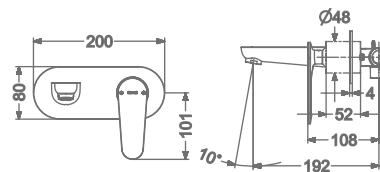

SINGLE LEVER BASIN MIXER
WITHOUT POP-UP

₹ 14,700

KB2311011-ND-GMP

SINGLE LEVER TALL BASIN MIXER
WITHOUT POP-UP

₹ 18,900

KB2311023-GMP

CONCEALED SINGLE LEVER
WALL MOUNTED BASIN MIXER TRIMS
(COMPATIBLE WITH KB2311022-GMP)