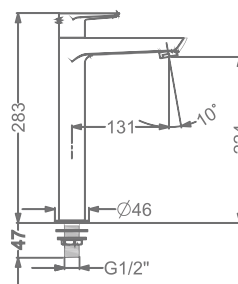

KB911011-ND-RG
SINGLE LEVER TALL BASIN MIXER
WITHOUT POP-UP

₹ 12,000

KB911023-RG
CONCEALED WALL MOUNTED
SINGLE LEVER BASIN MIXER TRIMS
(COMPATIBLE WITH KB911022-RG)

₹ 8,800

KB911001-RG
PILLAR TAP

₹ 5,500

KB911002-RG
TALL PILLAR TAP