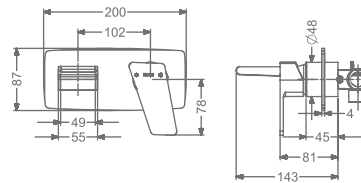

KB2611023-CP

CONCEALED WALL MOUNTED
SINGLE LEVER BASIN MIXER TRIMS
(COMPATIBLE WITH KB2611022-CP)

₹ 12,000