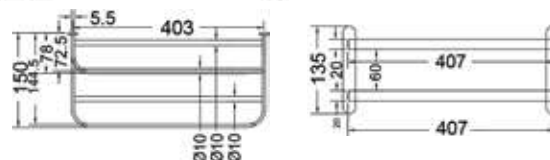

CONVEX RANGE
TOILET PAPER HOLDER

₹ 2,350

KA660010-RG

CONVEX RANGE
TOWEL RACK 24"

₹ 17,600

KA660011-RG

CONVEX RANGE
TOWEL RACK 18"

₹ 15,750