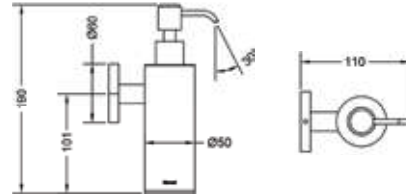

KA990015-GM

SQUARE RANGE
SOAP DISPENSER