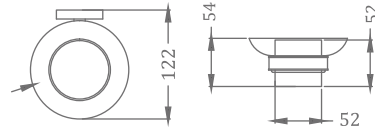

ACCESSORIES

GUNMETAL

KA990004-GM
SQUARE RANGE
SOAP DISH

₹ 2,350

KA990005-GM
SQUARE RANGE
TOWEL HANGER

₹ 3,400

KA990007-GM
SQUARE RANGE
TUMBLER HOLDER

₹ 2,450

KA990009-GM
SQUARE RANGE
TOILET PAPER HOLDER

₹ 5,200

₹ 16,650

₹ 13,450