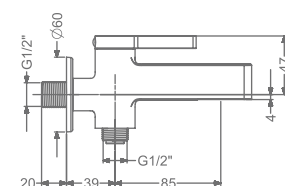

FAUCET

AGALIA

KB2211036-CP

3 INLET CONCEALED SINGLE LEVER
BATH & SHOWER MIXER TRIMS
(COMPATIBLE WITH KB2211034-CP)

₹ 5,000

KB2211037-CP

2 INLET HI-FLOW CONCEALED
SINGLE LEVER DIVERTER TRIMS
(COMPATIBLE WITH KB2211035-CP)

₹ 5,500

KB2211016-CP

BATH SPOUT WITH FLANGE

₹ 3,000

KB2211004-CP

BIB TAP WITH FLANGE

₹ 3,400

KB2211005-CP

2 WAY BIB TAP WITH FLANGE

₹ 3,600