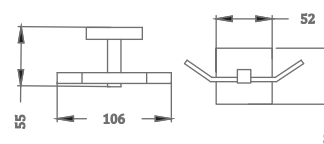

KA990001-RG

SQUARE RANGE
TOWEL RAIL 24"

₹ 4,150

KA990002-RG

SQUARE RANGE
TOWEL RAIL 18"

₹ 3,700

KA990003-RG

SQUARE RANGE
ROBE HOOK