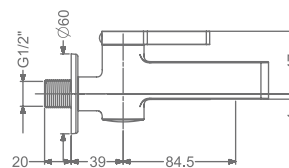

FAUCET

AGALIA

KB2211001-GM

PILLAR TAP

₹ 5,800

KB2211002-GM

TALL PILLAR TAP

₹ 8,800

KB2211037-GM

2 INLET HI-FLOW CONCEALED
SINGLE LEVER DIVERTER TRIMS
(COMPATIBLE WITH KB2211035-GM)

₹ 10,600

KB2211016-GM

BATH SPOUT WITH FLANGE

₹ 5,300

KB2211004-GM

BIB TAP WITH FLANGE

₹ 5,400