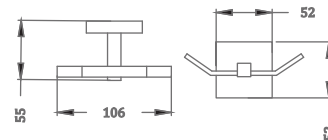

₹ 3,600

KA990002-CGL

SQUARE RANGE
TOWEL RAIL 18"

₹ 3,100

KA990003-CGL

SQUARE RANGE
ROBE HOOK

₹ 1,100

KA990004-CGL