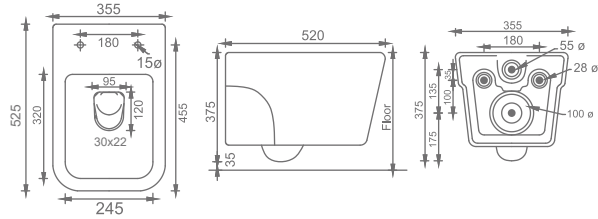

KS123GB

STEFAN
RIMLESS WALL HUNG
CLOSET GLOSSY BLACK
WITH TORNADO FLUSHING

₹ 18,000