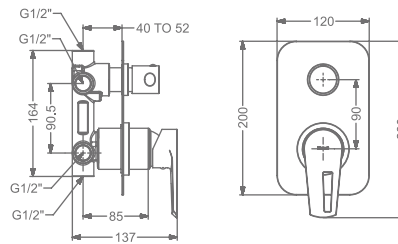

KB911056-CG
HI-FLOW CONCEALED BODY
& TRIMS FOR TRIO FUNCTION
(SHOWER & SPOUT)