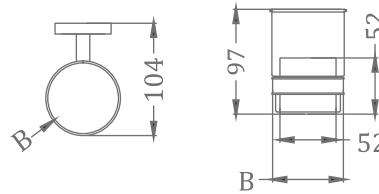

₹ 1,800

KA990007-CRG
SQUARE RANGE
TUMBLER HOLDER

₹ 1,800