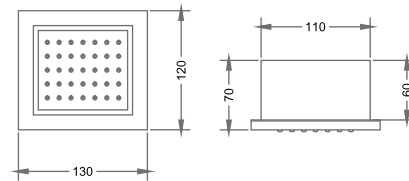

SINGLE FUNCTION CEILING
SHOWER (BRASS)

₹ 48,250

SHOWER

BODY JET

KA620003-RG

BRASS RECTANGULAR BODY JET
WITH SILICON NOZZLE

₹ 9,100

KA620003-CG