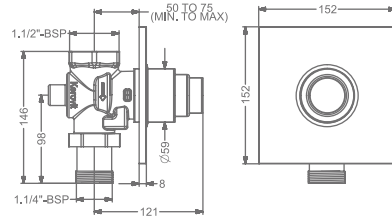

₹ 6,300

FAUCET

ALLIED PRODUCTS

KB400002S-GM

CONCEALED DUAL FLUSH VALVE (6 / 3 LTS.)
40 MM WITH SQUARE FLANGE

₹ 6,300

KB400002S-GMP

CONCEALED DUAL FLUSH VALVE (6 / 3 LTS.)
40 MM WITH SQUARE FLANGE