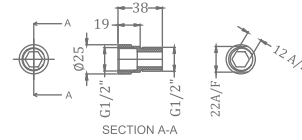

EXTENSION NIPPLE (1")

₹ 250
₹ 350
₹ 400

FAUCET

ALLIED PRODUCTS

KA970006-RG
KA970006-GM
KA970006-GMP
EXTENSION NIPPLE (1.5")

₹ 350
₹ 500
₹ 550

KBWOS0001-CP
WALL OUTLET WITH
SHOWER HOLDER

₹ 1,750