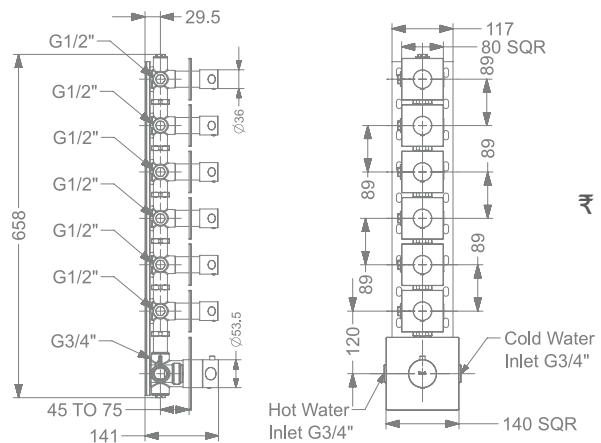

MULTIFLOW (6 OUTLET)
CONCEALED HI-FLOW
THERMOSTATIC MIXER

₹ 85,000

KBTHR003-RG

MULTIFLOW (6 OUTLET)
CONCEALED HI-FLOW
THERMOSTATIC MIXER

₹ 83,000

KBTHR003-CG

MULTIFLOW (6 OUTLET)
CONCEALED HI-FLOW
THERMOSTATIC MIXER