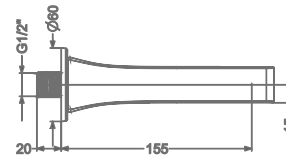

BATH SPOUT WITH FLANGE

₹ 4,700