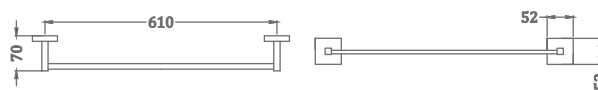

KA990001-RG

SQUARE RANGE
TOWEL RAIL 24"

₹ 4,150

KA990002-RG

SQUARE RANGE
TOWEL RAIL 18"