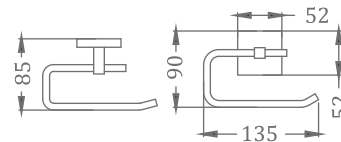

KA990009-GMP

SQUARE RANGE
TOILET PAPER HOLDER

₹ 5,500