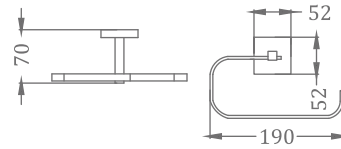

SQUARE RANGE
SOAP DISH

₹ 2,650

KA990005-GMP

SQUARE RANGE
TOWEL HANGER

₹ 3,700

KA990007-GMP

SQUARE RANGE
TUMBLER HOLDER

₹ 2,650