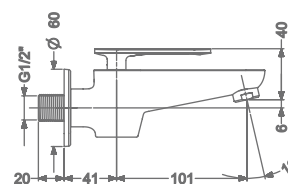

FAUCET

ARIUS

KB2311037-GM

2 INLET HI-FLOW CONCEALED
SINGLE LEVER DIVERTER TRIMS
(COMPATIBLE WITH KB2311035-GM)

₹ 9,500

KB2311056-GM

HI-FLOW CONCEALED BODY
& TRIMS FOR TRIO FUNCTION
(SHOWER & SPOUT)

₹ 17,000

KB2311016-GM

BATH SPOUT WITH FLANGE

₹ 5,500

KB2311017-GM

BATH TUB SPOUT WITH
DIVERTER & FLANGE

₹ 6,000

KB2311004-GM

BIB TAP WITH FLANGE

₹ 6,400