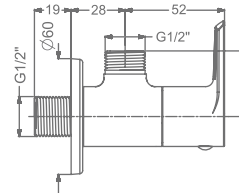

KB911004-CG
BIB TAP WITH FLANGE

₹ 4,300

KB911005-CG
2 WAY BIB TAP WITH FLANGE

₹ 4,850

KB911003-CG
ANGLE VALVE

₹ 2,400

KB911032-CG
CSC TRIMS WITH FLANGE
(COMPATIBLE WITH KB11060
& KB11061)

₹ 2,000