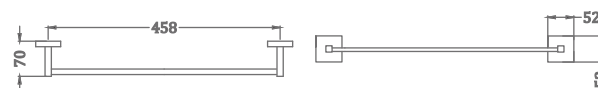

KA990001-RG

SQUARE RANGE
TOWEL RAIL 24"

₹ 4,150

KA990002-RG

SQUARE RANGE
TOWEL RAIL 18"

₹ 3,700

KA990003-RG

SQUARE RANGE
ROBE HOOK