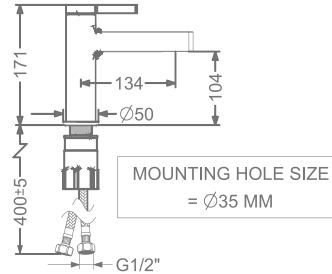

AGALIA

KB2211010-ND-CP

SINGLE LEVER BASIN MIXER
WITHOUT POP-UP

₹ 6,800

KB2211011-ND-CP

SINGLE LEVER TALL BASIN
MIXER WITHOUT POP-UP

₹ 8,800

KB2211023-CP