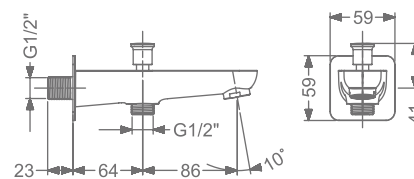

KB2311017-CP

BATH TUB SPOUT WITH
DIVERTER & FLANGE