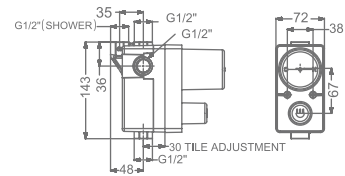

- KB2211034-CP / KB2311034-CP ₹ 6,600
- KB911034-RG ₹ 6,100
- KB911034-CG ₹ 5,500

CONCEALED 3 INLET DIVERTER BODY- SL