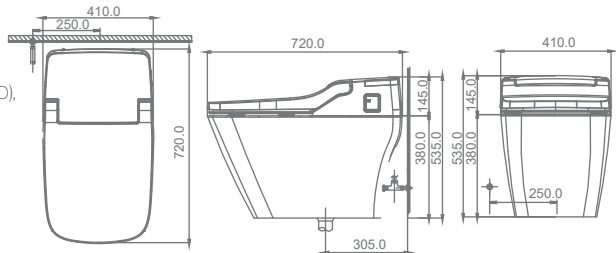

KA999992 (AUTO OPEN/CLOSE SEAT COVER)

₹ 3,25,000

SAVIO
AUTOMATIC FLUSH
TANKLESS SYSTEM,
SIPHON WATER JET (TORNADO),
TURBO WASH FUNCTION,
3 IN 1 FULL STAINLESS
STEEL NOZZLE,
UV LED STERILIZATION,
ROUGH-IN : 300 MM