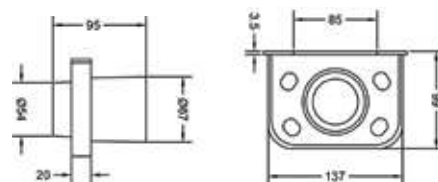

₹ 2,800

KA660005-CRG

CONVEX RANGE
TOWEL RING

₹ 2,550

KA660007-CRG

CONVEX RANGE
TUMBLER HOLDER

₹ 2,800

ACCESSORIES