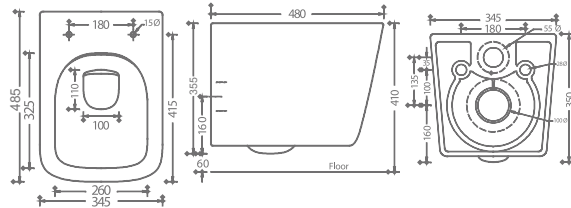

₹ 17,000

KS 121-MW

BLANCHE
RIMLESS WALL HUNG
CLOSET MATTE WHITE
WITH FISCHER SET

₹ 22,000

KS 121-MB

BLANCHE
RIMLESS WALL HUNG
CLOSET MATTE BLACK
WITH FISCHER SET

₹ 24,000

KB064E