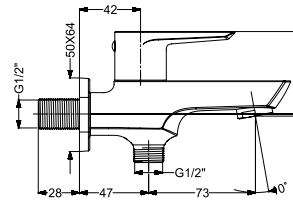

KB911004-CG
BIB TAP WITH FLANGE

₹ 4,300

KB911005-CG
2 WAY BIB TAP WITH FLANGE

₹ 4,850

KB911003-CG
ANGLE VALVE

₹ 2,400

KB911032-CG
CSC TRIMS WITH FLANGE
(COMPATIBLE WITH KB11060
& KB11061)

₹ 2,000