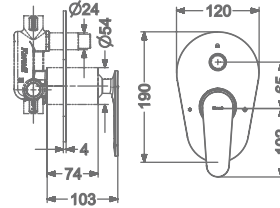

KB2311037-GMP

2 INLET HI-FLOW CONCEALED
SINGLE LEVER DIVERTER TRIMS
(COMPATIBLE WITH KB2311035-GMP)

₹ 10,100