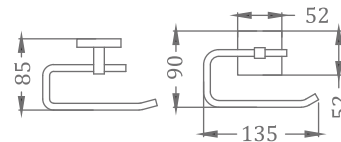

ACCESSORIES

ROSE GOLD

KA990004-RG
SQUARE RANGE
SOAP DISH

₹ 2,100

KA990005-RG
SQUARE RANGE
TOWEL HANGER

₹ 2,650

KA990007-RG
SQUARE RANGE
TUMBLER HOLDER

₹ 2,350

KA990009-RG
SQUARE RANGE
TOILET PAPER HOLDER

₹ 4,450

₹ 14,200

₹ 11,550