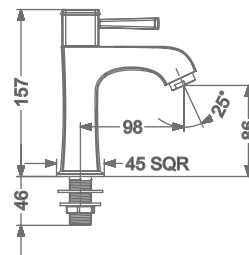

SINGLE LEVER TALL BASIN MIXER
WITHOUT POP-UP

₹ 19,800

KB2511023-CGL

CONCEALED WALL MOUNTED
SINGLE LEVER BASIN MIXER TRIMS
(COMPATIBLE WITH KB2511022-CGL)

₹ 15,700

KB2511001-CGL

PILLAR TAP

₹ 5,500