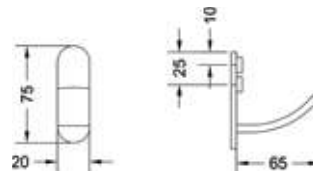

KA660001-RG

CONVEX RANGE
TOWEL RAIL 24"

₹ 7,950

KA660002-RG

CONVEX RANGE
TOWEL RAIL 18"

₹ 6,900

KA660003-RG

CONVEX RANGE
ROBE HOOK