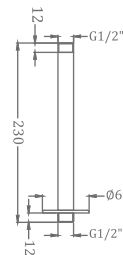

₹ 6,500

ALLIED PRODUCTS

KA870002-RG
KA870002-GM
KA870002-GMP

BOTTLE TRAP (9" / 12")

₹ 6,300
₹ 7,350
₹ 7,650

KA940007-RG
KA940007-GM
KA940007-GMP

CEILING MOUNTED SHOWER ARM (230 MM)

₹ 1,600
₹ 2,650
₹ 3,200