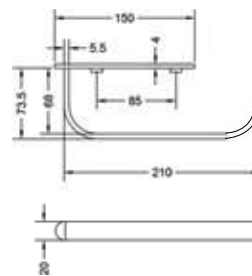

₹ 5,250

KA660008-RG

CONVEX RANGE
TOILET PAPER HOLDER

₹ 2,350