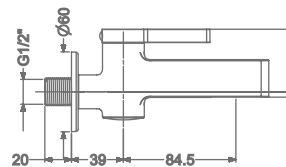

BATH SPOUT WITH FLANGE

₹ 4,700

KB2211004-CG

BIB TAP WITH FLANGE

₹ 4,800

KB2211005-CG

2 WAY BIB TAP WITH FLANGE

₹ 5,400