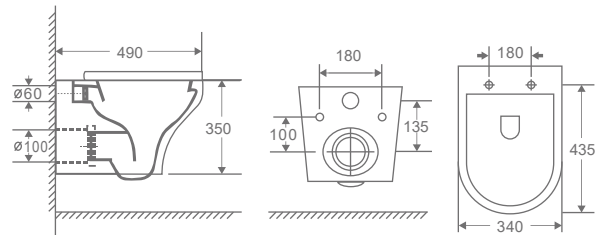

STEFAN
RIMLESS WALL HUNG
CLOSET GLOSSY BLACK
WITH TORNADO FLUSHING

₹ 18,000

KAJ0376

NOYCE
MATTE BLACK WALL
HUNG CLOSET WITH
UF THIN RIM SEAT COVER

₹ 35,400

KB052E

NOYCE
MATTE WHITE WALL
HUNG CLOSET WITH
UF THIN RIM SEAT COVER