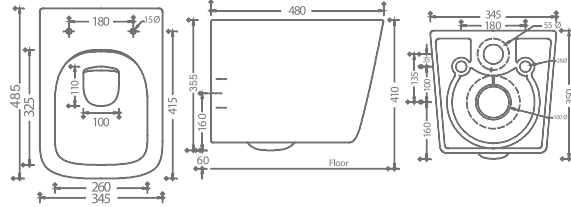

KA999993

₹ 2,75,000

ALVIS
AUTOMATIC FLUSH,
TANKLESS SYSTEM,
TURBO WASH FUNCTION,
SIPHON WATER JET (TORNADO)
ROUGH-IN : 300 MM

TOILET

WALL HUNG

KS 121-W

BLANCHE
RIMLESS WALL HUNG
CLOSET GLOSSY WHITE
WITH FISCHER SET