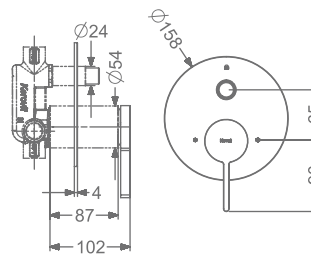

KB2211001-RG

PILLAR TAP

₹ 5,300

KB2211002-RG

TALL PILLAR TAP

₹ 8,500

KB2211037-RG

2 INLET HI-FLOW CONCEALED
SINGLE LEVER DIVERTER TRIMS
(COMPATIBLE WITH KB2211035-RG)