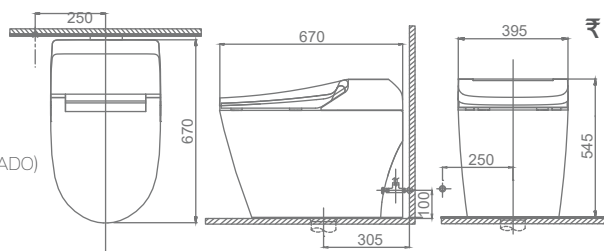

₹ 2,75,000

ALVIS
AUTOMATIC FLUSH,
TANKLESS SYSTEM,
TURBO WASH FUNCTION,
SIPHON WATER JET (TORNADO)
ROUGH-IN : 300 MM