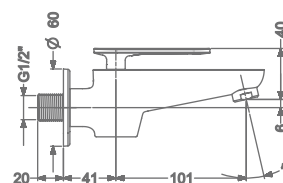

FAUCET

ARIUS

KB2311037-CG

2 INLET HI-FLOW CONCEALED
SINGLE LEVER DIVERTER TRIMS
(COMPATIBLE WITH KB2311035-CG)

₹ 8,500

KB2311056-CG

HI-FLOW CONCEALED BODY
& TRIMS FOR TRIO FUNCTION
(SHOWER & SPOUT)

₹ 15,000

KB2311016-CG

BATH SPOUT WITH FLANGE

₹ 4,750

KB2311017-CG

BATH TUB SPOUT WITH
DIVERTER & FLANGE

₹ 5,550

KB2311004-CG

BIB TAP WITH FLANGE

₹ 5,700