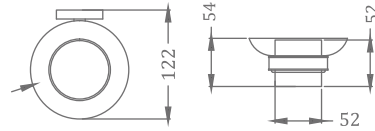

ACCESSORIES

ROSE GOLD

KA990004-RG
SQUARE RANGE
SOAP DISH

₹ 2,100

KA990005-RG
SQUARE RANGE
TOWEL HANGER

₹ 2,650

KA990007-RG
SQUARE RANGE
TUMBLER HOLDER

₹ 2,350

KA990009-RG
SQUARE RANGE
TOILET PAPER HOLDER

₹ 4,450

₹ 14,200

₹ 11,550