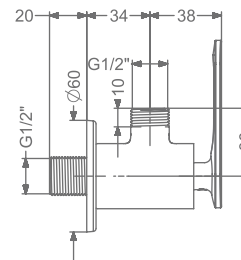

FAUCET

ARIUS

KB2311005-GMP
2 WAY BIB TAP WITH FLANGE

₹ 7,100

KB2311003-GMP
ANGLE VALVE

₹ 4,000

KB2311032-GMP
CSC TRIMS WITH FLANGE
(COMPATIBLE WITH KB11060
& KB11061)

₹ 2,550