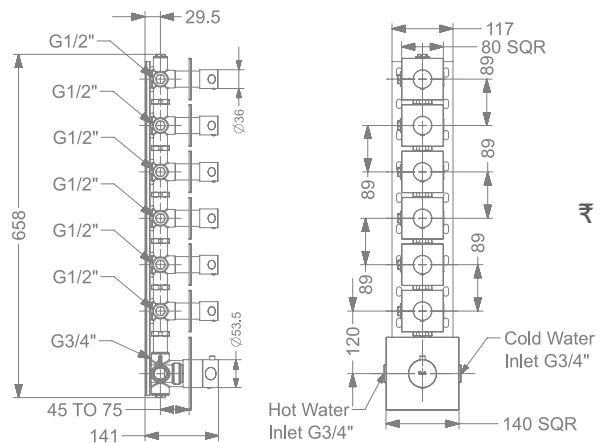

MULTIFLOW (6 OUTLET)
CONCEALED HI-FLOW
THERMOSTATIC MIXER

₹ 85,000

KBTHR003-RG

MULTIFLOW (6 OUTLET)
CONCEALED HI-FLOW
THERMOSTATIC MIXER

₹ 83,000

KBTHR003-CG

MULTIFLOW (6 OUTLET)
CONCEALED HI-FLOW
THERMOSTATIC MIXER