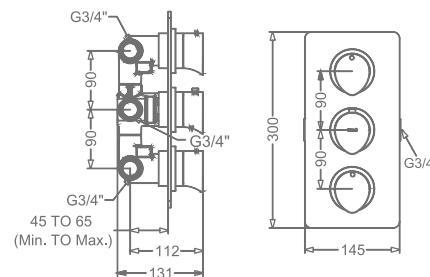

KB23THR002-RG
4 OUTLET CONCEALED HI-FLOW
THERMOSTAT BATH & SHOWER MIXER