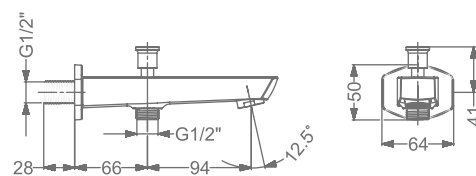

KB911017-CG
BATH TUB SPOUT WITH
DIVERTER & FLANGE