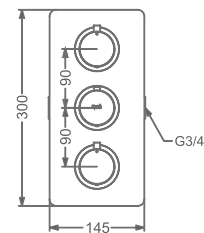

KB22THR002-CG

4 OUTLET CONCEALED HI-FLOW
THERMOSTAT BATH & SHOWER MIXER

₹ 35,200