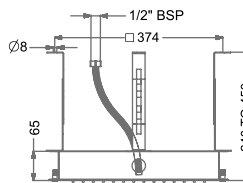

KA570027-RG

SINGLE FUNCTION CEILING
SHOWER (BRASS)

₹ 44,000