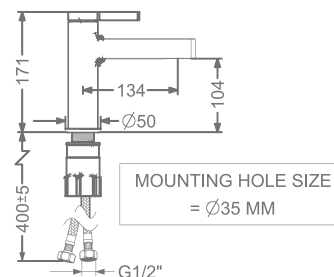

FAUCET

AGALIA

KB2211005-GM
2 WAY BIB TAP WITH FLANGE

₹ 6,100

KB2211003-GM
ANGLE VALVE

₹ 2,800

KB2211032-GM
CSC TRIMS WITH FLANGE
(COMPATIBLE WITH KB11060
& KB11061)

₹ 2,450

₹ 39,600

KB2211010-ND-GMP
SINGLE LEVER BASIN MIXER
WITHOUT POP-UP

₹ 13,300