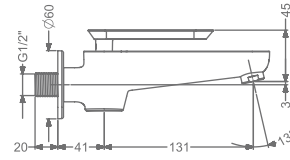

FAUCET

ALANA

KB2411033-CRG

LONG BODY BIB TAP

₹ 5,000

KB2411003-CRG

ANGLE VALVE

₹ 2,800

KB2411032-CRG

CSC TRIMS WITH FLANGE
(COMPATIBLE WITH KB11060
& KB11061)

₹ 2,100