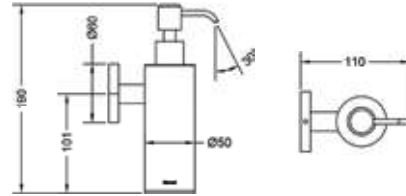

KA990015-RG

SQUARE RANGE
SOAP DISPENSER