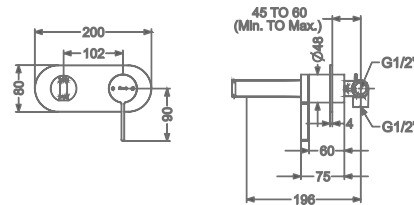

KB2211023-GMP

CONCEALED SINGLE LEVER
WALL MOUNTED BASIN MIXER TRIMS
(COMPATIBLE WITH KB2211022-GMP)

₹ 14,700