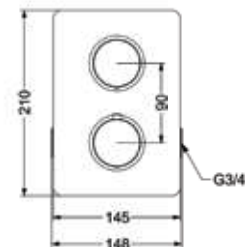

₹ 85,000

FAUCET

THERMOSTAT

KBTHR001-RG
2 OUTLET CONCEALED
HI-FLOW THERMOSTATIC
BATH & SHOWER MIXER

₹ 30,200

KBTHR001-GM
2 OUTLET CONCEALED
HI-FLOW THERMOSTATIC
BATH & SHOWER MIXER

₹ 30,200

FAUCET