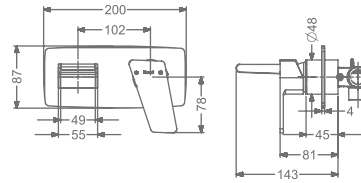

KB2611023-RG

CONCEALED WALL MOUNTED
SINGLE LEVER BASIN MIXER TRIMS
(COMPATIBLE WITH KB2611022-RG)

₹ 20,400