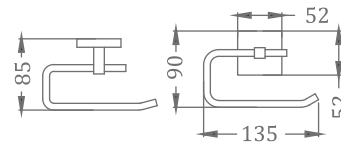

GUNMETAL

KA990004-GM
SQUARE RANGE
SOAP DISH

₹ 2,350

KA990005-GM
SQUARE RANGE
TOWEL HANGER

₹ 3,400

KA990007-GM
SQUARE RANGE
TUMBLER HOLDER

₹ 2,450

KA990009-GM
SQUARE RANGE
TOILET PAPER HOLDER