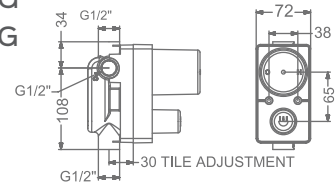

- KB2211035 / KB2311035-CP ₹ 5,500
- KB2211035 / KB2311035 / KB911035-RG ₹ 6,600
- KB2211035 / KB2311035 / KB911035-CG ₹ 6,000
- KB2211035 / KB2311035-GM ₹ 6,900
- KB2211035 / KB2311035-GMP ₹ 7,400
- KB2511035-CGL ₹ 5,300
- KB2411035-CRG ₹ 5,800

CONCEALED HI-FLOW DIVERTER BODY- SL