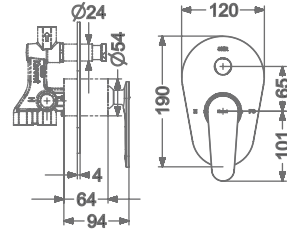

TALL PILLAR TAP

₹ 7,200

FAUCET

ARIUS

KB2311036-CP

3 INLET CONCEALED SINGLE LEVER
BATH & SHOWER MIXER TRIMS
(COMPATIBLE WITH KB2311034-CP)

₹ 5,100

KB2311037-CP