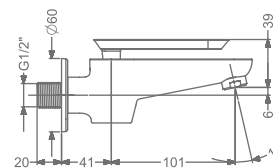

FAUCET

ALANA

KB2411037-CRG

2 INLET HI-FLOW CONCEALED
SINGLE LEVER DIVERTER TRIMS
(COMPATIBLE WITH KB2411035-CRG)

₹ 6,400

KB2411016-CRG

BATH SPOUT WITH FLANGE

₹ 5,000

KB2411017-CRG

BATH TUB SPOUT WITH
DIVERTER & FLANGE

₹ 4,900

KB2411004-CRG

BIB TAP WITH FLANGE

₹ 4,900

KB2411005-CRG

2 WAY BIB TAP WITH FLANGE

₹ 5,500