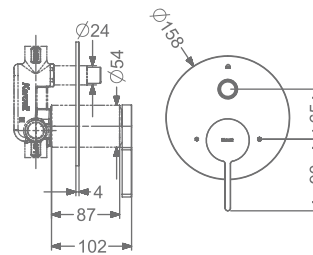

KB2211001-GM

PILLAR TAP

₹ 5,800

KB2211002-GM

TALL PILLAR TAP

₹ 8,800

KB2211037-GM

2 INLET HI-FLOW CONCEALED
SINGLE LEVER DIVERTER TRIMS
(COMPATIBLE WITH KB2211035-GM)