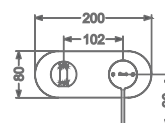

SINGLE LEVER TALL BASIN MIXER
WITHOUT POP-UP

MOUNTING HOLE SIZE
= Ø35 MM

₹ 14,800

KB2211023-GM

CONCEALED SINGLE LEVER
WALL MOUNTED BASIN MIXER TRIMS
(COMPATIBLE WITH KB2211022-GM)

₹ 11,700

FAUCET

AGALIA