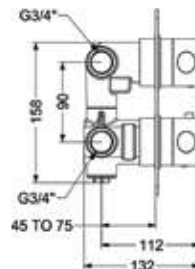

₹ 85,000

FAUCET

THERMOSTAT

KBTHR001-RG
2 OUTLET CONCEALED
HI-FLOW THERMOSTATIC
BATH & SHOWER MIXER

₹ 30,200

KBTHR001-GM
2 OUTLET CONCEALED
HI-FLOW THERMOSTATIC
BATH & SHOWER MIXER

₹ 30,200

FAUCET