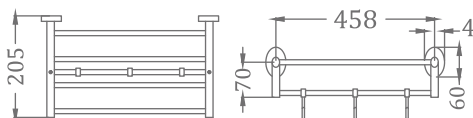

₹ 5,200

KA990010-GM
SQUARE RANGE
TOWEL RACK 24"

₹ 16,650

KA990011-GM
SQUARE RANGE
TOWEL RACK 18"

₹ 13,450

ACCESSORIES

GUNMETAL

KA990015-GM