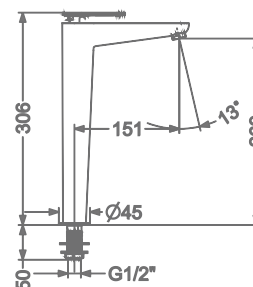

KB2311002-CP

TALL PILLAR TAP