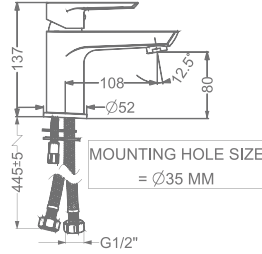

FAUCET

CHIME

KB911010-ND-RG
SINGLE LEVER BASIN MIXER
WITHOUT POP-UP

₹ 8,500

KB911011-ND-RG
SINGLE LEVER TALL BASIN MIXER
WITHOUT POP-UP

₹ 12,000

KB911023-RG
CONCEALED WALL MOUNTED
SINGLE LEVER BASIN MIXER TRIMS
(COMPATIBLE WITH KB911022-RG)

₹ 8,800

KB911001-RG
PILLAR TAP

₹ 5,500

KB911002-RG
TALL PILLAR TAP

₹ 7,700