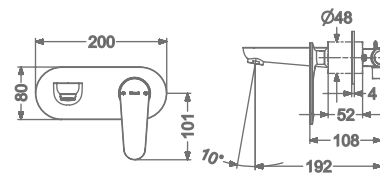

CONCEALED SINGLE LEVER
WALL MOUNTED BASIN MIXER TRIMS
(COMPATIBLE WITH KB2311022-GM)

₹ 9,500