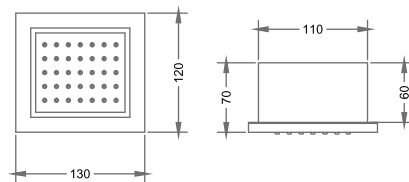

₹ 9,100

KA620003-CG

BRASS RECTANGULAR BODY JET
WITH SILICON NOZZLE