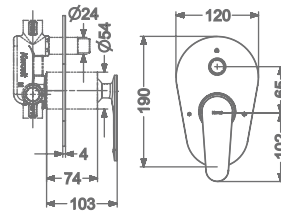

KB2311037-CP

2 INLET HI-FLOW CONCEALED
SINGLE LEVER DIVERTER TRIMS
(COMPATIBLE WITH KB2311035-CP)

₹ 5,000