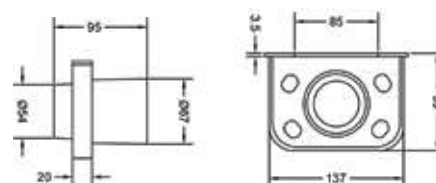

CONVEX RANGE
SOAP DISH

₹ 6,050

KA660005-GM

CONVEX RANGE
TOWEL RING

₹ 3,400

KA660007-GM

CONVEX RANGE
TUMBLER HOLDER

₹ 6,050