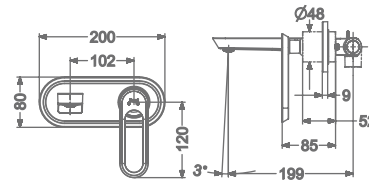

₹ 11,300

KB2411011-ND-CRG

SINGLE LEVER TALL BASIN MIXER
WITHOUT POP-UP

₹ 14,500

KB2411023-CRG

CONCEALED WALL MOUNTED
SINGLE LEVER BASIN MIXER TRIMS
(COMPATIBLE WITH KB2411022-CRG)

₹ 12,800

KB2411001-CRG