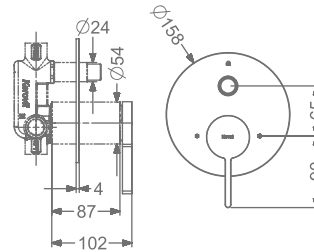

TALL PILLAR TAP

₹ 8,000

FAUCET

AGALIA

KB2211037-CG

2 INLET HI-FLOW CONCEALED
SINGLE LEVER DIVERTER TRIMS
(COMPATIBLE WITH KB2211035-CG)

₹ 9,000

KB2211016-CG