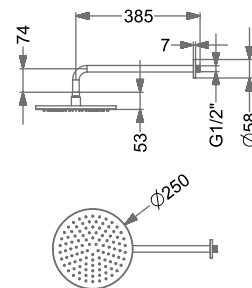

KA570025-CG

SINGLE FUNCTION OVERHEAD SHOWER WITH 15" SHOWER ARM & WALL FLANGE (BRASS)

₹ 21,800