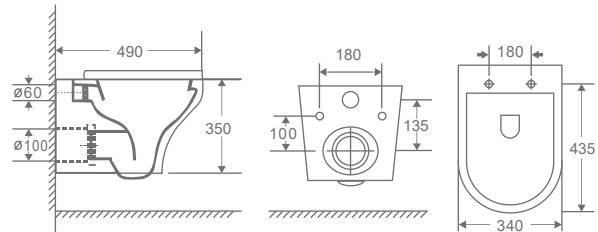

STEFAN
RIMLESS WALL HUNG
CLOSET GLOSSY BLACK
WITH TORNADO FLUSHING

₹ 18,000

KAJ0376

NOYCE
MATTE BLACK WALL
HUNG CLOSET WITH
UF THIN RIM SEAT COVER

₹ 35,400

KB052E

NOYCE
MATTE WHITE WALL
HUNG CLOSET WITH
UF THIN RIM SEAT COVER