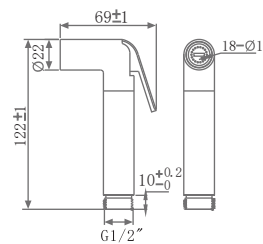

₹ 3,500

KA580012-RG

HEALTH FAUCET WITH HOOK
(BRASS) WITH 1 M HOSE

₹ 8,500

KA580012-CG

HEALTH FAUCET WITH HOOK
(BRASS) WITH 1 M HOSE

₹ 8,600

KA580012-GM