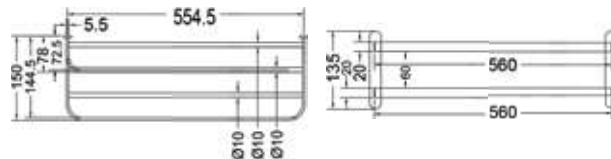

CONVEX RANGE
TOILET PAPER HOLDER

₹ 2,350

KA660010-RG

CONVEX RANGE
TOWEL RACK 24"

₹ 17,600

KA660011-RG

CONVEX RANGE
TOWEL RACK 18"

₹ 15,750