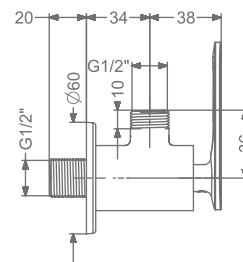

ARIUS

KB2311005-CG
2 WAY BIB TAP WITH FLANGE

₹ 6,350

KB2311003-CG
ANGLE VALVE

₹ 3,200

KB2311032-CG
CSC TRIMS WITH FLANGE
(COMPATIBLE WITH KB11060
& KB11061)

₹ 2,000

KB23THR002-CG
4 OUTLET CONCEALED HI-FLOW
THERMOSTAT BATH & SHOWER MIXER