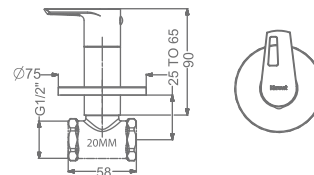

FAUCET

CHIME

KB911004-RG
BIB TAP WITH FLANGE

₹ 4,700

KB911005-RG
2 WAY BIB TAP WITH FLANGE

₹ 5,100

KB911003-RG
ANGLE VALVE

₹ 2,600

KB911032-RG
CSC TRIMS WITH FLANGE
(COMPATIBLE WITH KB11060
& KB11061)

₹ 2,200

₹ 38,500