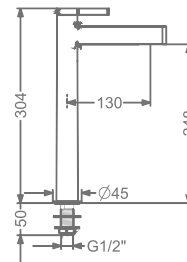

KB2211001-RG

PILLAR TAP

₹ 5,300

KB2211002-RG

TALL PILLAR TAP

₹ 8,500

KB2211037-RG

2 INLET HI-FLOW CONCEALED
SINGLE LEVER DIVERTER TRIMS
(COMPATIBLE WITH KB2211035-RG)