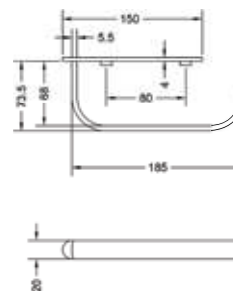

₹ 6,250

KA660005-GMP

CONVEX RANGE
TOWEL RING

₹ 3,700