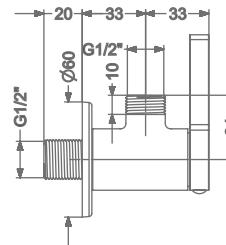

AGALIA

KB2211005-GM
2 WAY BIB TAP WITH FLANGE

₹ 6,100

KB2211003-GM
ANGLE VALVE

₹ 2,800

KB2211032-GM
CSC TRIMS WITH FLANGE
(COMPATIBLE WITH KB11060
& KB11061)

₹ 2,450

KB22THR002-GM
4 OUTLET CONCEALED HI-FLOW
THERMOSTAT BATH & SHOWER MIXER