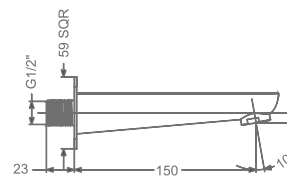

2 INLET HI-FLOW CONCEALED
SINGLE LEVER DIVERTER TRIMS
(COMPATIBLE WITH KB2311035-CP)

₹ 5,000

KB2311056-CP

HI-FLOW CONCEALED BODY
& TRIMS FOR TRIO FUNCTION
(SHOWER & SPOUT)

₹ 10,600

KB2311016-CP

BATH SPOUT WITH FLANGE