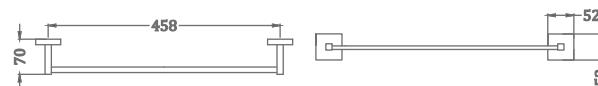

ACCESSORIES

GUNMETAL PURPLE

KA930009-GMP

SOAP DISPENSER
ROUND

₹ 6,250

KA660008-GMP

CONVEX RANGE
TOILET PAPER HOLDER

₹ 3,200

KA660010-GMP

CONVEX RANGE
TOWEL RACK 24"

₹ 22,250

KA660011-GMP

CONVEX RANGE
TOWEL RACK 18"

₹ 20,150

KA990001-GMP

SQUARE RANGE
TOWEL RAIL 24"

₹ 5,300

KA990002-GMP

SQUARE RANGE
TOWEL RAIL 18"

₹ 4,450

KA990003-GMP

SQUARE RANGE
ROBE HOOK

₹ 1,800