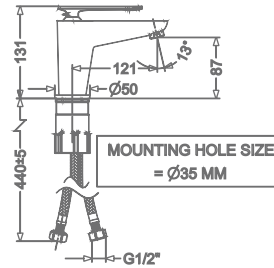

₹ 35,200

FAUCET

ARIUS

KB2311010-ND-GM

SINGLE LEVER BASIN MIXER
WITHOUT POP-UP

₹ 13,300

KB2311011-ND-GM

SINGLE LEVER TALL BASIN MIXER
WITHOUT POP-UP