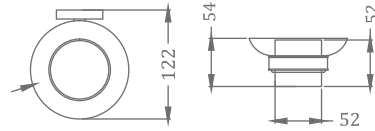

KA990004-GMP

SQUARE RANGE
SOAP DISH

₹ 2,650