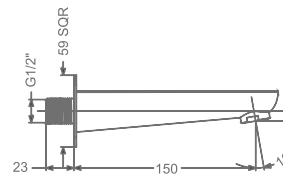

2 INLET HI-FLOW CONCEALED
SINGLE LEVER DIVERTER TRIMS
(COMPATIBLE WITH KB2311035-CG)

₹ 8,500

KB2311056-CG

HI-FLOW CONCEALED BODY
& TRIMS FOR TRIO FUNCTION
(SHOWER & SPOUT)

₹ 15,000

KB2311016-CG

BATH SPOUT WITH FLANGE