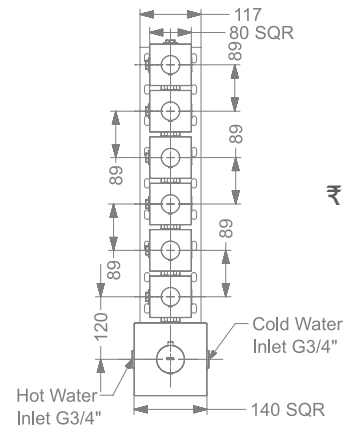

₹ 83,000

FAUCET

THERMOSTAT

KBTHR003-GM

MULTIFLOW (6 OUTLET)
CONCEALED HI-FLOW
THERMOSTATIC MIXER

₹ 83,000

KBTHR003-GMP

MULTIFLOW (6 OUTLET)
CONCEALED HI-FLOW
THERMOSTATIC MIXER