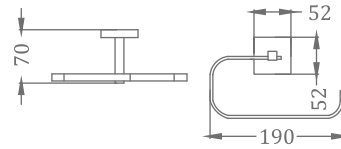

ACCESSORIES

ROSE GOLD

KA990004-RG
SQUARE RANGE
SOAP DISH

₹ 2,100

KA990005-RG
SQUARE RANGE
TOWEL HANGER

₹ 2,650

KA990007-RG
SQUARE RANGE
TUMBLER HOLDER

₹ 2,350

KA990009-RG
SQUARE RANGE
TOILET PAPER HOLDER

₹ 4,450

₹ 14,200

₹ 11,550