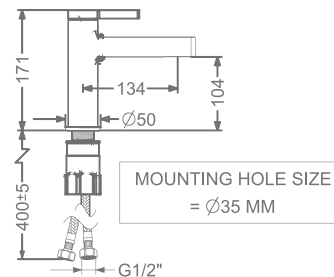

KB2211010-ND-GM

SINGLE LEVER BASIN MIXER
WITHOUT POP-UP

MOUNTING HOLE SIZE
= Ø35 MM

₹ 11,700