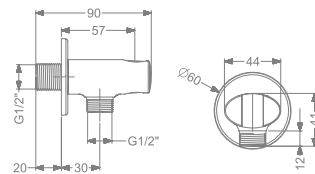

KBWOR0001-GMP

WALL OUTLET WITH
SHOWER HOLDER