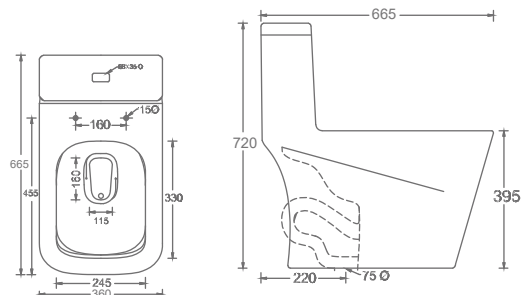

CRAIG
RIMLESS WALL HUNG
CLOSET WITH SLIM
UF SEAT COVER

₹ 21,000

KS715GB

LEORA
RIMLESS SYPHONIC
ONE PIECE GLOSSY BLACK

₹ 25,000

TOILET

WALL HUNG

KS123GB