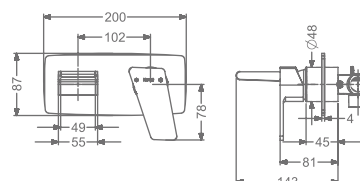

KB2611023-GMP

CONCEALED WALL MOUNTED
SINGLE LEVER BASIN MIXER TRIMS
(COMPATIBLE WITH KB2611022-GMP)