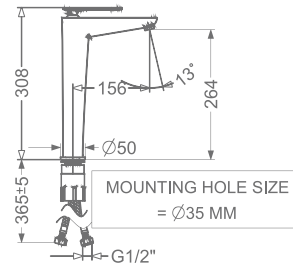

₹ 11,750

KB2311011-ND-CG

SINGLE LEVER TALL BASIN MIXER
WITHOUT POP-UP

₹ 15,200

KB2311023-CG

CONCEALED SINGLE LEVER
WALL MOUNTED BASIN MIXER TRIMS
(COMPATIBLE WITH KB2311022-CG)

₹ 8,000

KB2311001-CG