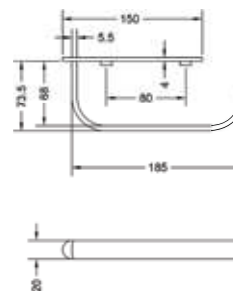

CONVEX RANGE
ROBE HOOK

₹ 650

KA660004-CGL

CONVEX RANGE
SOAP DISH

₹ 2,650

KA660005-CGL

CONVEX RANGE
TOWEL RING

₹ 2,400