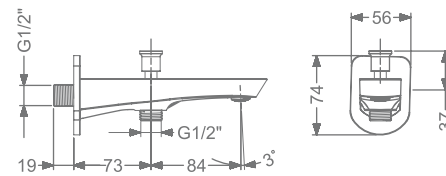

2 INLET HI-FLOW CONCEALED
SINGLE LEVER DIVERTER TRIMS
(COMPATIBLE WITH KB2411035-CRG)

₹ 6,400

KB2411016-CRG

BATH SPOUT WITH FLANGE

₹ 5,000

KB2411017-CRG

BATH TUB SPOUT WITH
DIVERTER & FLANGE

₹ 4,900