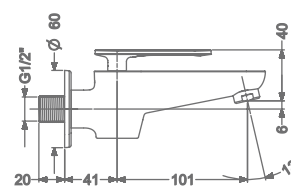

BIB TAP WITH FLANGE

₹ 6,000

FAUCET

ARIUS

KB2311005-RG
2 WAY BIB TAP WITH FLANGE

₹ 6,700

KB2311003-RG
ANGLE VALVE

₹ 3,400