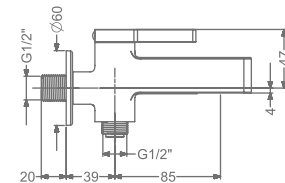

FAUCET

AGALIA

KB2211016-GMP
BATH SPOUT WITH FLANGE

₹ 5,800

KB2211004-GMP
BIB TAP WITH FLANGE

₹ 5,800

KB2211005-GMP
2 WAY BIB TAP WITH FLANGE

₹ 6,600

KB2211003-GMP
ANGLE VALVE

₹ 3,200

KB2211032-GMP
CSC TRIMS WITH FLANGE
(COMPATIBLE WITH KB11060
& KB11061)

₹ 2,700