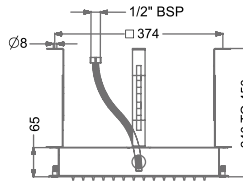

₹ 23,100

KA570026-GMP

SINGLE FUNCTION OVERHEAD SHOWER WITH 15° SHOWER ARM & WALL FLANGE (BRASS)

₹ 23,100

SHOWER

OVERHEAD RAIN SHOWER

KA570027-CP

SINGLE FUNCTION CEILING
SHOWER (BRASS)