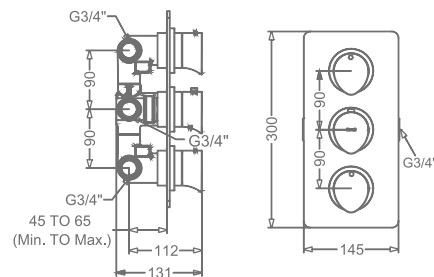

ARIUS

KB2311005-CG
2 WAY BIB TAP WITH FLANGE

₹ 6,350

KB2311003-CG
ANGLE VALVE

₹ 3,200

KB2311032-CG
CSC TRIMS WITH FLANGE
(COMPATIBLE WITH KB11060
& KB11061)

₹ 2,000

KB23THR002-CG
4 OUTLET CONCEALED HI-FLOW
THERMOSTAT BATH & SHOWER MIXER