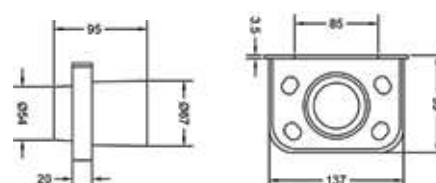

CONVEX RANGE
TUMBLER HOLDER