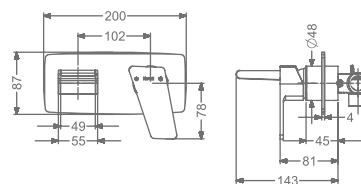

₹ 20,400

KB2611011-ND-CG

SINGLE LEVER TALL BASIN MIXER
WITHOUT POP-UP

₹ 25,500

KB2611023-CG

CONCEALED WALL MOUNTED
SINGLE LEVER BASIN MIXER TRIMS
(COMPATIBLE WITH KB2611022-CG)

₹ 20,400

KB2611010-ND-GM