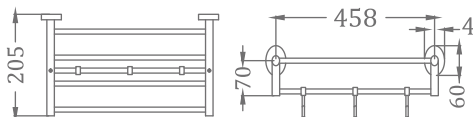

₹ 1,800

KA990009-CRG
SQUARE RANGE
TOILET PAPER HOLDER

₹ 2,950

KA990010-CRG
SQUARE RANGE
TOWEL RACK 24"

₹ 12,850

KA990011-CRG
SQUARE RANGE
TOWEL RACK 18"

₹ 10,500

ACCESSORIES