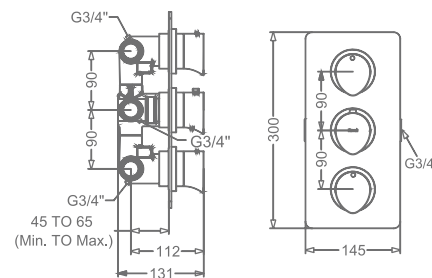

KB23THR002-GM
4 OUTLET CONCEALED HI-FLOW
THERMOSTAT BATH & SHOWER MIXER