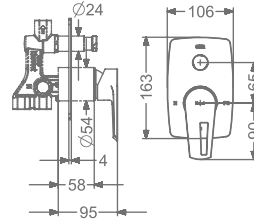

FAUCET

CHIME

KB911036-CG
3 INLET CONCEALED SINGLE
LEVER BATH & SHOWER MIXER TRIMS
(COMPATIBLE WITH KB911034-CG)

₹ 4,600

KB911037-CG
2 INLET HI-FLOW CONCEALED
SINGLE LEVER DIVERTER TRIMS
(COMPATIBLE WITH KB911035-CG)

₹ 5,000

KB911056-CG
HI-FLOW CONCEALED BODY
& TRIMS FOR TRIO FUNCTION
(SHOWER & SPOUT)

KB911016-CG
BATH SPOUT WITH FLANGE

₹ 3,500

KB911017-CG
BATH TUB SPOUT WITH
DIVERTER & FLANGE

₹ 4,400