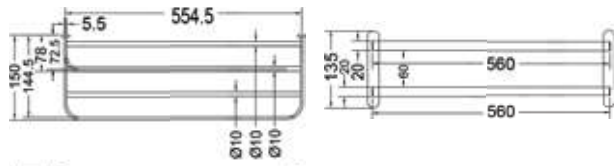

KA660010-CGL

CONVEX RANGE
TOWEL RACK 24"

₹ 12,850

KA660011-CGL

CONVEX RANGE
TOWEL RACK 18"

₹ 11,550

KA990001-CGL

SQUARE RANGE
TOWEL RAIL 24"