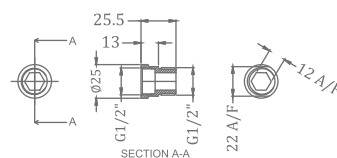

₹ 1,500
₹ 1,950
₹ 2,100

KA970005-RG
KA970005-GM
KA970005-GMP

EXTENSION NIPPLE (1")