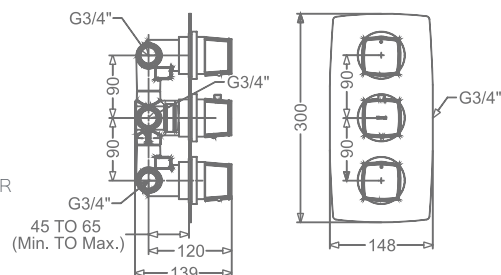

KB25THS003-CGL
4 OUTLET CONCEALED HI-FLOW
THERMOSTAT BATH & SHOWER MIXER