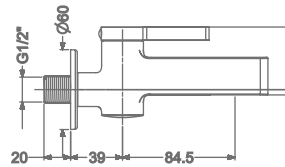

FAUCET

AGALIA

KB2211016-GMP
BATH SPOUT WITH FLANGE

₹ 5,800

KB2211004-GMP
BIB TAP WITH FLANGE

₹ 5,800

KB2211005-GMP
2 WAY BIB TAP WITH FLANGE

₹ 6,600

KB2211003-GMP
ANGLE VALVE

₹ 3,200

KB2211032-GMP
CSC TRIMS WITH FLANGE
(COMPATIBLE WITH KB11060
& KB11061)

₹ 2,700