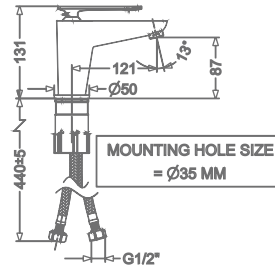

₹ 11,750

KB2311011-ND-CG

SINGLE LEVER TALL BASIN MIXER
WITHOUT POP-UP

₹ 15,200

KB2311023-CG

CONCEALED SINGLE LEVER
WALL MOUNTED BASIN MIXER TRIMS
(COMPATIBLE WITH KB2311022-CG)

₹ 8,000

KB2311001-CG