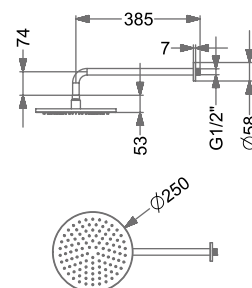

KA570025-GMP

SINGLE FUNCTION OVERHEAD SHOWER WITH 15" SHOWER ARM & WALL FLANGE (BRASS)