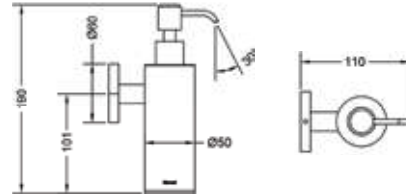

ACCESSORIES

GUNMETAL PURPLE

KA990015-GMP
SQUARE RANGE
SOAP DISPENSER

₹ 7,400