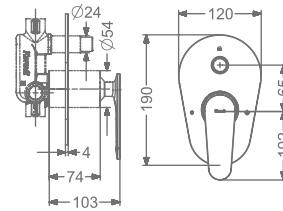

TALL PILLAR TAP

₹ 10,100

FAUCET

ARIUS

KB2311037-GM

2 INLET HI-FLOW CONCEALED
SINGLE LEVER DIVERTER TRIMS
(COMPATIBLE WITH KB2311035-GM)

₹ 9,500

KB2311056-GM