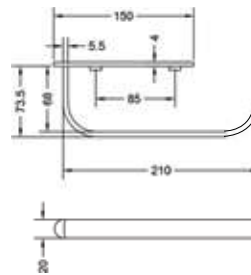

₹ 6,250

KA660008-GMP

CONVEX RANGE
TOILET PAPER HOLDER

₹ 3,200