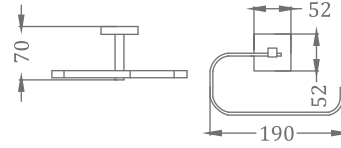

ACCESSORIES

CHROME & ROSE GOLD

KA990005-CRG
SQUARE RANGE
TOWEL HANGER

₹ 1,800

KA990007-CRG
SQUARE RANGE
TUMBLER HOLDER

₹ 1,800

KA990009-CRG
SQUARE RANGE
TOILET PAPER HOLDER

₹ 2,950

₹ 12,850

₹ 10,500