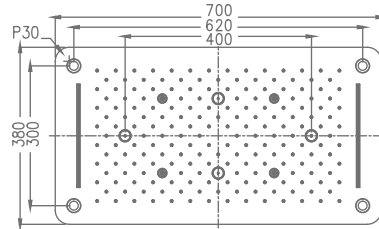

₹ 44,500

SHOWER

OVERHEAD RAIN SHOWER

KA600001-8-CP

THREE FUNCTIONS CEILING SHOWER
WITH CHROMOTHERAPY - SS
(RAIN, TWO WATERFALL & FOUR MISTS)

₹ 79,000

KA600001-8-RG

THREE FUNCTIONS CEILING SHOWER
WITH CHROMOTHERAPY - SS
(RAIN, TWO WATERFALL & FOUR MISTS)