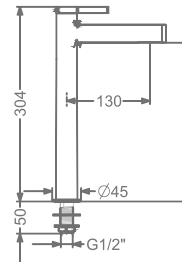

KB2211001-GM

PILLAR TAP

₹ 5,800

KB2211002-GM

TALL PILLAR TAP

₹ 8,800

KB2211037-GM

2 INLET HI-FLOW CONCEALED
SINGLE LEVER DIVERTER TRIMS
(COMPATIBLE WITH KB2211035-GM)