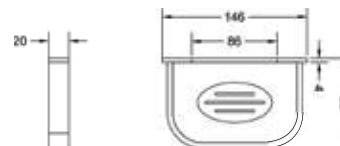

CONVEX RANGE
TOWEL RAIL 18"

₹ 8,500

KA660003-GMP

CONVEX RANGE
ROBE HOOK

₹ 1,150

KA660004-GMP

CONVEX RANGE
SOAP DISH

₹ 6,250