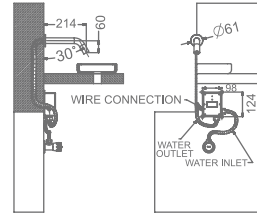

FAUCET

SENSOR

KBMST001-CP
WALL MOUNTED SENSOR TAP

₹ 13,200

KBMST001-RG
WALL MOUNTED SENSOR TAP

₹ 15,900

KBMST001-CG
WALL MOUNTED SENSOR TAP

₹ 15,000

KBMST001-GM
WALL MOUNTED SENSOR TAP

₹ 16,950

KBMST001-GMP
WALL MOUNTED SENSOR TAP

₹ 17,500