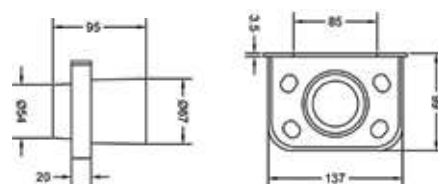

KA660007-RG

CONVEX RANGE
TUMBLER HOLDER