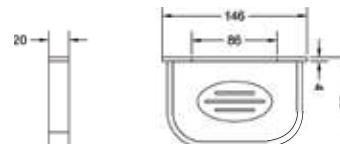

ACCESSORIES

GUNMETAL

KA660001-GM

CONVEX RANGE
TOWEL RAIL 24"

₹ 9,350

KA660002-GM

CONVEX RANGE
TOWEL RAIL 18"

₹ 8,150

KA660003-GM

CONVEX RANGE
ROBE HOOK

₹ 1,050

KA660004-GM

CONVEX RANGE
SOAP DISH

₹ 6,050

KA660005-GM

CONVEX RANGE
TOWEL RING

₹ 3,400

KA660007-GM

CONVEX RANGE
TUMBLER HOLDER

₹ 6,050