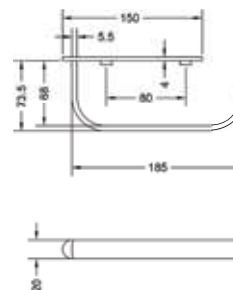

CONVEX RANGE
SOAP DISH

₹ 6,050

KA660005-GM

CONVEX RANGE
TOWEL RING

₹ 3,400

KA660007-GM

CONVEX RANGE
TUMBLER HOLDER

₹ 6,050