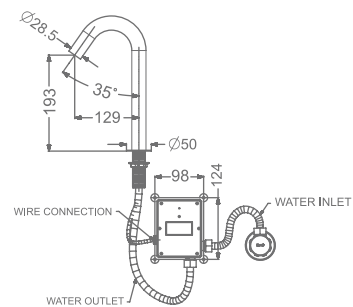

₹ 16,950

KBMST001-GMP
WALL MOUNTED SENSOR TAP

₹ 17,500

FAUCET

SENSOR

KBMST002-CP
DECK MOUNTED SENSOR TAP

₹ 14,000

KBMST002-RG
DECK MOUNTED SENSOR TAP