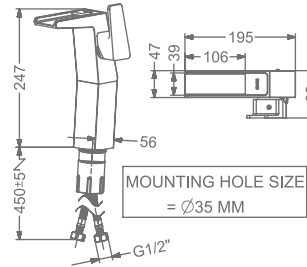

KB2611011-ND-GM

SINGLE LEVER TALL BASIN MIXER
WITHOUT POP-UP

₹ 25,500