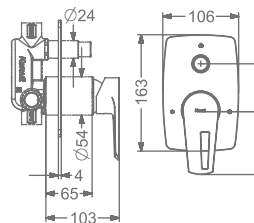

KB911037-RG

2 INLET HI-FLOW CONCEALED
SINGLE LEVER DIVERTER TRIMS
(COMPATIBLE WITH KB911035-RG)

₹ 5,500