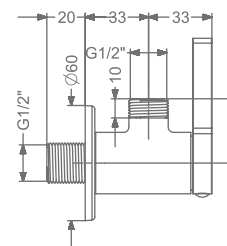

₹ 5,800

KB2211005-GMP
2 WAY BIB TAP WITH FLANGE

₹ 6,600

KB2211003-GMP
ANGLE VALVE

₹ 3,200

KB2211032-GMP
CSC TRIMS WITH FLANGE
(COMPATIBLE WITH KB11060
& KB11061)

₹ 2,700

FAUCET