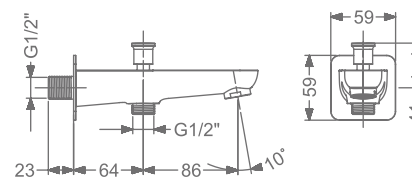

KB2311017-CG

BATH TUB SPOUT WITH
DIVERTER & FLANGE

₹ 5,550