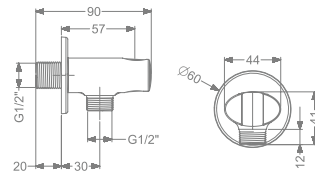

WALL OUTLET WITH
SHOWER HOLDER

₹ 1,650

KBWOR0001-RG

WALL OUTLET WITH
SHOWER HOLDER

₹ 3,000

KBWOR0001-GM

WALL OUTLET WITH
SHOWER HOLDER

₹ 3,200