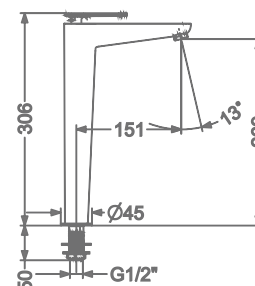

₹ 10,600

KB2311001-GMP

PILLAR TAP

₹ 6,900

KB2311002-GMP

TALL PILLAR TAP

₹ 11,400

FAUCET