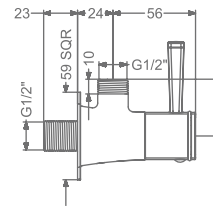

FAUCET

AOIFE

KB2511037-CGL
2 INLET HI-FLOW CONCEALED
SINGLE LEVER DIVERTER TRIMS
(COMPATIBLE WITH KB2511035-CGL)

₹ 12,200

KB2511016-CGL
BATH SPOUT WITH FLANGE

₹ 5,800

KB2511003-CGL
ANGLE VALVE

₹ 3,100

KB2511032-CGL
CSC TRIMS WITH FLANGE
(COMPATIBLE WITH KB11060
& KB11061)

₹ 2,100

₹ 63,000