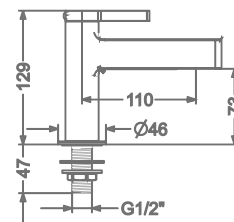

₹ 13,000

KB2211023-CG

CONCEALED SINGLE LEVER
WALL MOUNTED BASIN MIXER TRIMS
(COMPATIBLE WITH KB2211022-CG)

₹ 10,000

KB2211001-CG

PILLAR TAP

₹ 5,000

KB2211002-CG