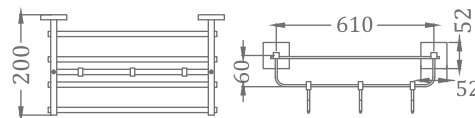

KA990009-GMP

SQUARE RANGE
TOILET PAPER HOLDER

₹ 5,500

KA990010-GMP

SQUARE RANGE
TOWEL RACK 24"

₹ 18,000

KA990011-GMP

SQUARE RANGE
TOWEL RACK 18"