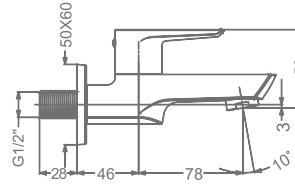

FAUCET

CHIME

KB911004-RG
BIB TAP WITH FLANGE

₹ 4,700

KB911005-RG
2 WAY BIB TAP WITH FLANGE

₹ 5,100

KB911003-RG
ANGLE VALVE

₹ 2,600

KB911032-RG
CSC TRIMS WITH FLANGE
(COMPATIBLE WITH KB11060
& KB11061)

₹ 2,200

₹ 38,500