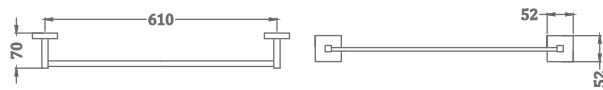

KA660010-CGL

CONVEX RANGE
TOWEL RACK 24"

₹ 12,850

KA660011-CGL

CONVEX RANGE
TOWEL RACK 18"

₹ 11,550

KA990001-CGL

SQUARE RANGE
TOWEL RAIL 24"