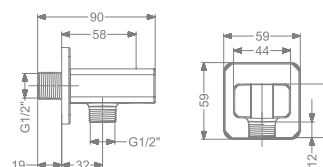

KBWOS0001-RG
WALL OUTLET WITH
SHOWER HOLDER

₹ 3,150

KBWOS0001-GM
WALL OUTLET WITH
SHOWER HOLDER

₹ 3,300

KBWOS0001-GMP
WALL OUTLET WITH
SHOWER HOLDER

₹ 3,400

ALLIED PRODUCTS

KBWOR0001-CP