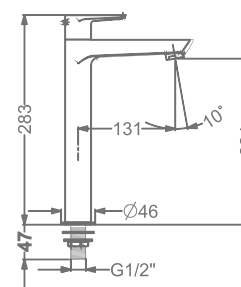

₹ 8,000

KB911001-CG

PILLAR TAP

₹ 5,000

KB911002-CG

TALL PILLAR TAP

₹ 7,000

FAUCET