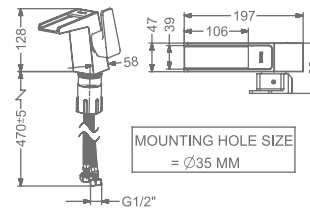

₹ 20,400

KB2611011-ND-CG

SINGLE LEVER TALL BASIN MIXER
WITHOUT POP-UP

₹ 25,500

KB2611023-CG

CONCEALED WALL MOUNTED
SINGLE LEVER BASIN MIXER TRIMS
(COMPATIBLE WITH KB2611022-CG)

₹ 20,400

KB2611010-ND-GM