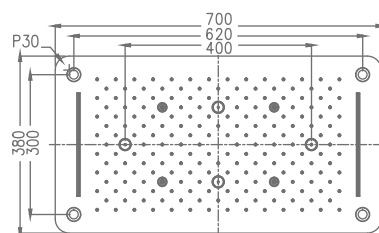

SHOWER

OVERHEAD RAIN SHOWER

THREE FUNCTIONS CEILING SHOWER
WITH CHROMOTHERAPY - SS
(RAIN, TWO WATERFALL & FOUR MISTS)

₹ 79,000

THREE FUNCTIONS CEILING SHOWER
WITH CHROMOTHERAPY - SS
(RAIN, TWO WATERFALL & FOUR MISTS)

₹ 95,400

THREE FUNCTIONS CEILING SHOWER
WITH CHROMOTHERAPY - SS
(RAIN, TWO WATERFALL & FOUR MISTS)

₹ 90,000

THREE FUNCTIONS CEILING SHOWER
WITH CHROMOTHERAPY - SS
(RAIN, TWO WATERFALL & FOUR MISTS)

₹ 97,500

THREE FUNCTIONS CEILING SHOWER
WITH CHROMOTHERAPY - SS
(RAIN, TWO WATERFALL & FOUR MISTS)

₹ 1,00,700