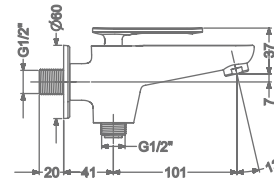

BIB TAP WITH FLANGE

₹ 6,000

FAUCET

ARIUS

KB2311005-RG
2 WAY BIB TAP WITH FLANGE

₹ 6,700

KB2311003-RG
ANGLE VALVE

₹ 3,400