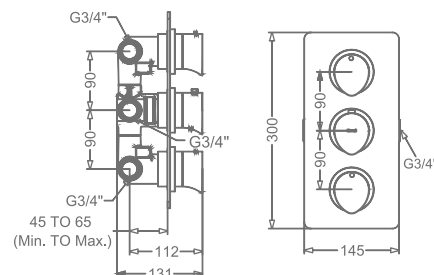

KB23THR002-GMP
4 OUTLET CONCEALED HI-FLOW
THERMOSTAT BATH & SHOWER MIXER