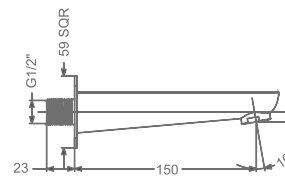

KB2311016-GMP

BATH SPOUT WITH FLANGE

₹ 5,900