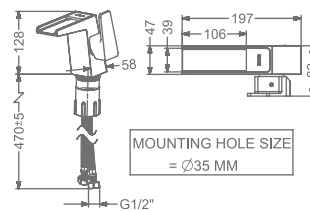

KB2611023-CP

CONCEALED WALL MOUNTED
SINGLE LEVER BASIN MIXER TRIMS
(COMPATIBLE WITH KB2611022-CP)

₹ 12,000

KB2611010-ND-RG

SINGLE LEVER BASIN MIXER
WITHOUT POP-UP

₹ 20,400

KB2611011-ND-RG

SINGLE LEVER TALL BASIN MIXER
WITHOUT POP-UP