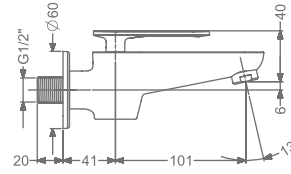

FAUCET

ARIUS

KB2311004-CP
BIB TAP WITH FLANGE

₹ 4,000

KB2311005-CP
2 WAY BIB TAP WITH FLANGE

₹ 4,300

KB2311003-CP
ANGLE VALVE

₹ 2,000

KB2311032-CP
CSC TRIMS WITH FLANGE
(COMPATIBLE WITH KB11060
& KB11061)

₹ 1,400

₹ 30,300