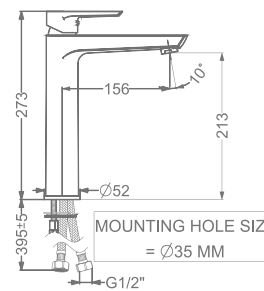

KB911010-ND-CG

SINGLE LEVER BASIN MIXER
WITHOUT POP-UP

₹ 7,700

KB911011-ND-CG

SINGLE LEVER TALL BASIN MIXER
WITHOUT POP-UP

₹ 10,900

KB911023-CG

CONCEALED WALL MOUNTED
SINGLE LEVER BASIN MIXER TRIMS
(COMPATIBLE WITH KB911022-CG)