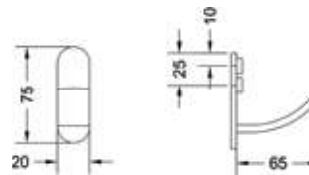

₹ 9,350

KA660002-GM

CONVEX RANGE
TOWEL RAIL 18"

₹ 8,150

KA660003-GM

CONVEX RANGE
ROBE HOOK

₹ 1,050

KA660004-GM