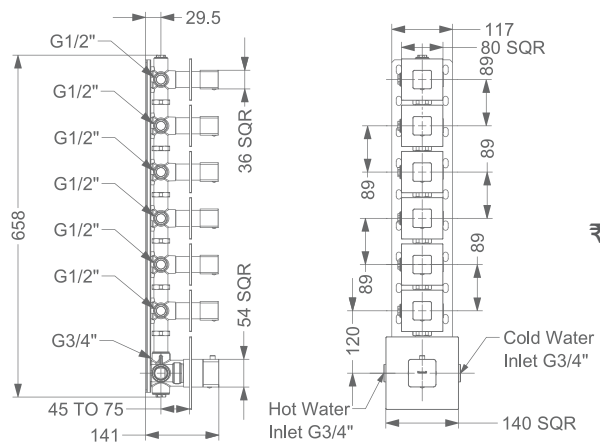

MULTIFLOW (6 OUTLET)
CONCEALED HI-FLOW
THERMOSTATIC MIXER

₹ 83,000

KBTHS004-GM

MULTIFLOW (6 OUTLET)
CONCEALED HI-FLOW
THERMOSTATIC MIXER

₹ 83,000

FAUCET

THERMOSTAT

KBTHS004-GMP