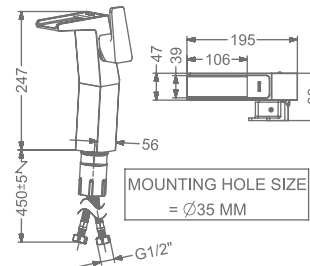

₹ 20,400

KB2611011-ND-CG

SINGLE LEVER TALL BASIN MIXER
WITHOUT POP-UP

₹ 25,500

KB2611023-CG

CONCEALED WALL MOUNTED
SINGLE LEVER BASIN MIXER TRIMS
(COMPATIBLE WITH KB2611022-CG)

₹ 20,400

KB2611010-ND-GM