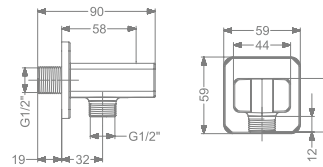

EXTENSION NIPPLE (1")

₹ 250
₹ 350
₹ 400

FAUCET

ALLIED PRODUCTS

KA970006-RG
KA970006-GM
KA970006-GMP
EXTENSION NIPPLE (1.5")

₹ 350
₹ 500
₹ 550

KBWOS0001-CP
WALL OUTLET WITH
SHOWER HOLDER

₹ 1,750