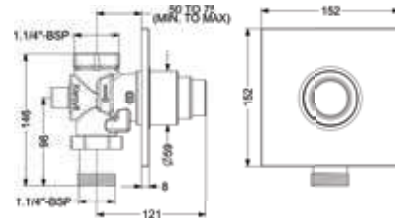

ALLIED PRODUCTS

KB400001S-RG

CONCEALED SINGLE FLUSH VALVE (6 LTS.)
40 MM WITH SQUARE FLANGE

₹ 6,000

KB320002S-RG

CONCEALED DUAL FLUSH VALVE (6 / 3 LTS.)
32 MM WITH SQUARE FLANGE

₹ 6,000

KB400001R-RG