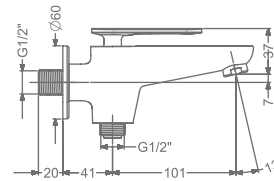

FAUCET

ARIUS

KB2311005-GMP
2 WAY BIB TAP WITH FLANGE

₹ 7,100

KB2311003-GMP
ANGLE VALVE

₹ 4,000

KB2311032-GMP
CSC TRIMS WITH FLANGE
(COMPATIBLE WITH KB11060
& KB11061)

₹ 2,550

₹ 40,800