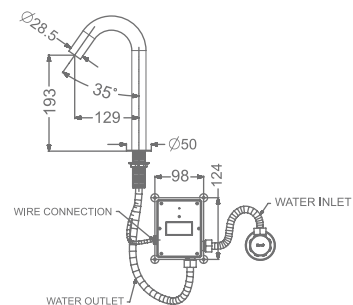

₹ 18,550

KBMST002-CG
DECK MOUNTED SENSOR TAP

₹ 17,500

KBMST002-GM
DECK MOUNTED SENSOR TAP

₹ 19,900

KBMST002-GMP
DECK MOUNTED SENSOR TAP

₹ 20,950

FAUCET