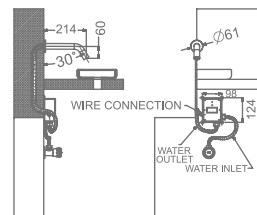

SENSOR

KBMST001-CP
WALL MOUNTED SENSOR TAP

₹ 13,200

KBMST001-RG
WALL MOUNTED SENSOR TAP

₹ 15,900

KBMST001-CG
WALL MOUNTED SENSOR TAP

₹ 15,000

KBMST001-GM
WALL MOUNTED SENSOR TAP