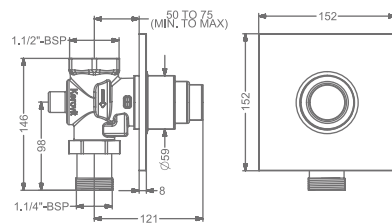

₹ 6,300

FAUCET

ALLIED PRODUCTS

KB400002S-GM

CONCEALED DUAL FLUSH VALVE (6 / 3 LTS.)
40 MM WITH SQUARE FLANGE

₹ 6,300

KB400002S-GMP

CONCEALED DUAL FLUSH VALVE (6 / 3 LTS.)
40 MM WITH SQUARE FLANGE