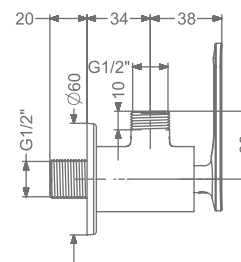

KB2311004-GM

BIB TAP WITH FLANGE

₹ 6,400

FAUCET

ARIUS

KB2311005-GM
2 WAY BIB TAP WITH FLANGE

₹ 6,900

KB2311003-GM
ANGLE VALVE