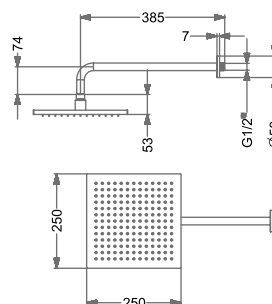

KA570026-GMP

SINGLE FUNCTION OVERHEAD SHOWER WITH 15° SHOWER ARM & WALL FLANGE (BRASS)