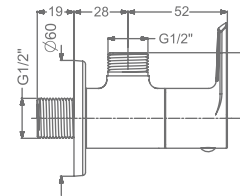

FAUCET

CHIME

KB911004-RG
BIB TAP WITH FLANGE

₹ 4,700

KB911005-RG
2 WAY BIB TAP WITH FLANGE

₹ 5,100

KB911003-RG
ANGLE VALVE

₹ 2,600

KB911032-RG
CSC TRIMS WITH FLANGE
(COMPATIBLE WITH KB11060
& KB11061)

₹ 2,200

₹ 38,500