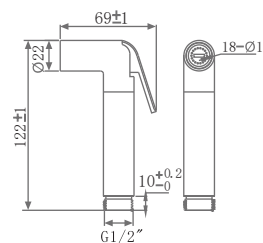

KA580012-GM

HEALTH FAUCET WITH HOOK
(BRASS) WITH 1 M HOSE

₹ 9,000