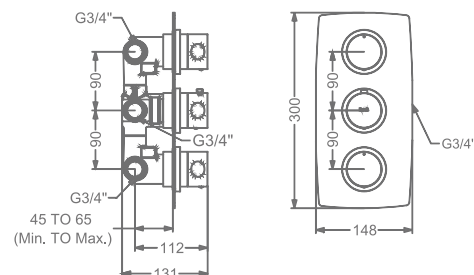

KB91THR002-RG
4 OUTLET CON HI-FLOW THERMOSTAT
BATH AND SHOWER MIXER