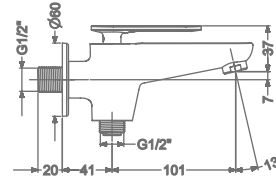

KB2311005-CP
2 WAY BIB TAP WITH FLANGE

₹ 4,300

KB2311003-CP
ANGLE VALVE

₹ 2,000

KB2311032-CP
CSC TRIMS WITH FLANGE
(COMPATIBLE WITH KB11060
& KB11061)

₹ 1,400

KB23THR002-CP
4 OUTLET CONCEALED HI-FLOW
THERMOSTAT BATH & SHOWER MIXER