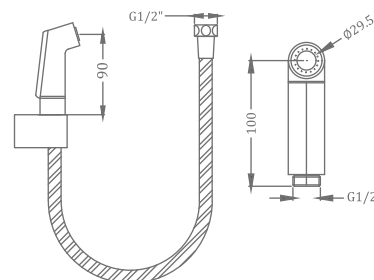

KA580014-CG

ABS HEALTH FAUCET WITH HOOK
(BRASS) WITH 1 MM HOSE