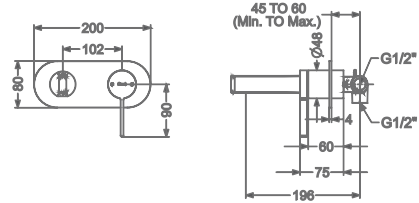

KB2211011-ND-RG

SINGLE LEVER TALL BASIN
MIXER WITHOUT POP-UP

₹ 13,800

FAUCET

AGALIA

KB2211023-RG

CONCEALED SINGLE LEVER
WALL MOUNTED BASIN MIXER TRIMS
(COMPATIBLE WITH KB2211022-RG)

₹ 10,600