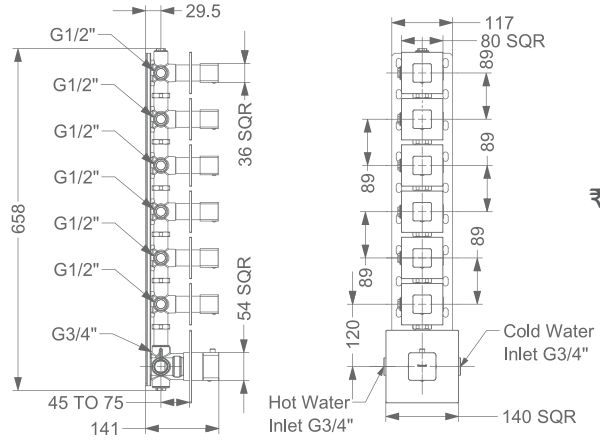

FAUCET

THERMOSTAT

KBTHS004-RG

MULTIFLOW (6 OUTLET)
CONCEALED HI-FLOW
THERMOSTATIC MIXER