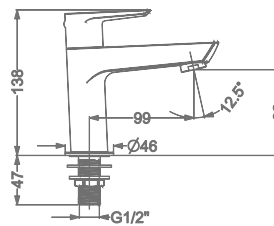

KB911011-ND-RG
SINGLE LEVER TALL BASIN MIXER
WITHOUT POP-UP

₹ 12,000

KB911023-RG
CONCEALED WALL MOUNTED
SINGLE LEVER BASIN MIXER TRIMS
(COMPATIBLE WITH KB911022-RG)

₹ 8,800

KB911001-RG
PILLAR TAP

₹ 5,500

KB911002-RG
TALL PILLAR TAP