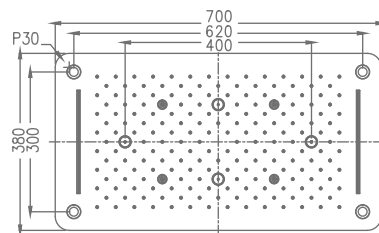

₹ 95,400

KA600001-8-CG

THREE FUNCTIONS CEILING SHOWER
WITH CHROMOTHERAPY - SS
(RAIN, TWO WATERFALL & FOUR MISTS)

₹ 90,000

KA600001-8-GM

THREE FUNCTIONS CEILING SHOWER
WITH CHROMOTHERAPY - SS
(RAIN, TWO WATERFALL & FOUR MISTS)