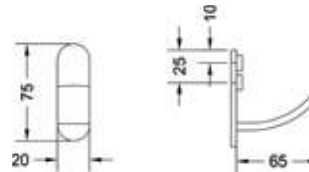

CONVEX RANGE
TOWEL RAIL 18"

₹ 8,500

KA660003-GMP

CONVEX RANGE
ROBE HOOK

₹ 1,150

KA660004-GMP

CONVEX RANGE
SOAP DISH

₹ 6,250