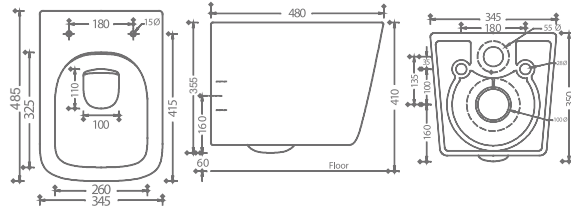

KS 121-MW

BLANCHE
RIMLESS WALL HUNG
CLOSET MATTE WHITE
WITH FISCHER SET

₹ 22,000