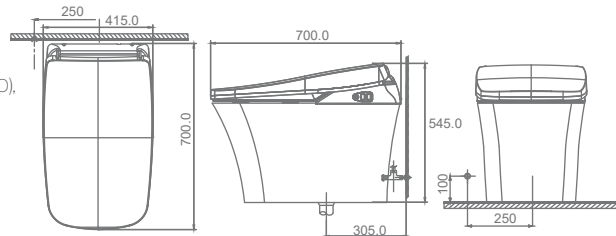

TOILET

SMART WC (FLOOR MOUNTED)

KA999991 (AUTO OPEN/CLOSE SEAT COVER)

₹ 3,50,000

NIREN
AUTOMATIC FLUSH,
TANKLESS SYSTEM,
SIPHON WATER JET (TORNADO),
TURBO WASH FUNCTION,
3 IN 1 FULL STAINLESS
STEEL NOZZLE,
UV LED STERILIZATION,
ROUGH-IN : 300 MM