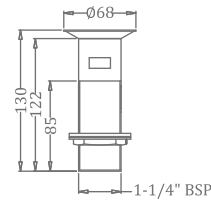

KA870005-RG
KA870005-GM
KA870005-GMP

WASTE COUPLING (130 MM - HALF THREAD)

₹ 1,500
₹ 1,950
₹ 2,100