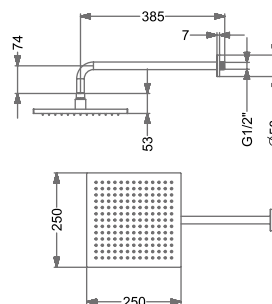

SINGLE FUNCTION OVERHEAD SHOWER WITH 15" SHOWER ARM & WALL FLANGE (BRASS)

₹ 22,550

SHOWER

OVERHEAD RAIN SHOWER

KA570026-CP

SINGLE FUNCTION OVERHEAD SHOWER WITH 15° SHOWER ARM & WALL FLANGE (BRASS)

₹ 15,250

KA570026-RG