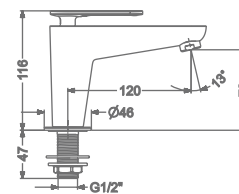

FAUCET

ARIUS

KB2311010-ND-CG

SINGLE LEVER BASIN MIXER
WITHOUT POP-UP

₹ 11,750

KB2311011-ND-CG

SINGLE LEVER TALL BASIN MIXER
WITHOUT POP-UP

₹ 15,200

KB2311023-CG

CONCEALED SINGLE LEVER
WALL MOUNTED BASIN MIXER TRIMS
(COMPATIBLE WITH KB2311022-CG)

₹ 8,000

KB2311001-CG

PILLAR TAP

₹ 5,500

KB2311002-CG

TALL PILLAR TAP

₹ 9,200