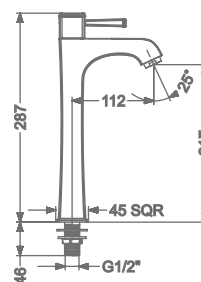

KB2511002-CGL

TALL PILLAR TAP