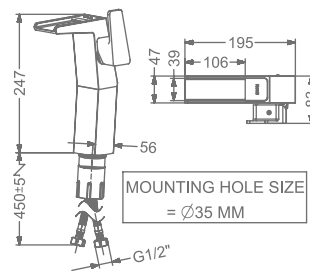

FAUCET

AENON

KB2611010-ND-CP

SINGLE LEVER BASIN MIXER
WITHOUT POP-UP

₹ 12,000

KB2611011-ND-CP

SINGLE LEVER TALL BASIN MIXER
WITHOUT POP-UP

₹ 15,000