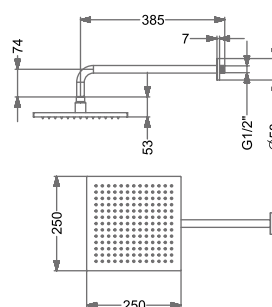

KA570026-RG

SINGLE FUNCTION OVERHEAD SHOWER WITH 15° SHOWER ARM & WALL FLANGE (BRASS)

₹ 23,100