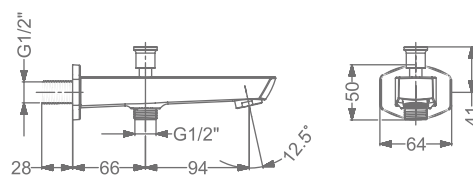

KB911017-RG

BATH TUB SPOUT WITH
DIVERTER & FLANGE