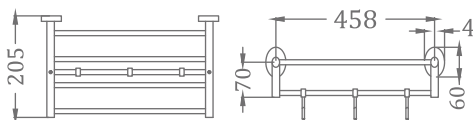

₹ 2,350

KA990009-RG
SQUARE RANGE
TOILET PAPER HOLDER

₹ 4,450

KA990010-RG
SQUARE RANGE
TOWEL RACK 24"

₹ 14,200

KA990011-RG
SQUARE RANGE
TOWEL RACK 18"

₹ 11,550

ACCESSORIES