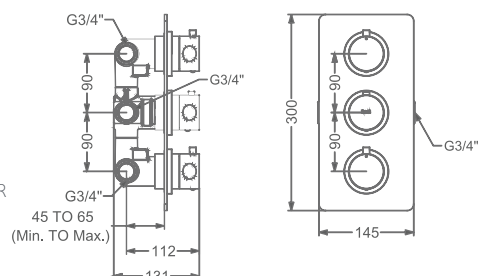

KB2211005-RG
2 WAY BIB TAP WITH FLANGE

₹ 5,700

KB2211003-RG
ANGLE VALVE

₹ 2,550

KB2211032-RG
CSC TRIMS WITH FLANGE
(COMPATIBLE WITH KB111060
& KB111061)

₹ 2,300

KB22THR002-RG
4 OUTLET CONCEALED HI-FLOW
THERMOSTAT BATH & SHOWER MIXER