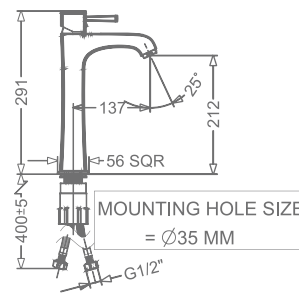

SINGLE LEVER TALL BASIN MIXER
WITHOUT POP-UP

₹ 19,800

KB2511023-CGL

CONCEALED WALL MOUNTED
SINGLE LEVER BASIN MIXER TRIMS
(COMPATIBLE WITH KB2511022-CGL)

₹ 15,700

KB2511001-CGL

PILLAR TAP

₹ 5,500