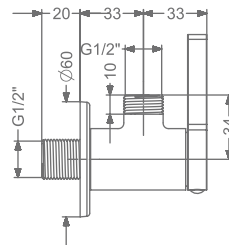

FAUCET

AGALIA

KB2211004-RG
BIB TAP WITH FLANGE

₹ 5,100

KB2211005-RG
2 WAY BIB TAP WITH FLANGE

₹ 5,700

KB2211003-RG
ANGLE VALVE

₹ 2,550

KB2211032-RG
CSC TRIMS WITH FLANGE
(COMPATIBLE WITH KB111060
& KB111061)

₹ 2,300

₹ 37,300