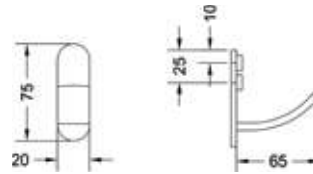

KA660002-CRG

CONVEX RANGE
TOWEL RAIL 18"

₹ 6,050

KA660003-CRG

CONVEX RANGE
ROBE HOOK

₹ 700

KA660004-CRG

CONVEX RANGE
SOAP DISH