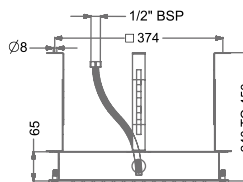

₹ 36,300

KA570027-RG

SINGLE FUNCTION CEILING
SHOWER (BRASS)

₹ 44,000

KA570027-GM

SINGLE FUNCTION CEILING
SHOWER (BRASS)

₹ 45,600

KA570027-GMP