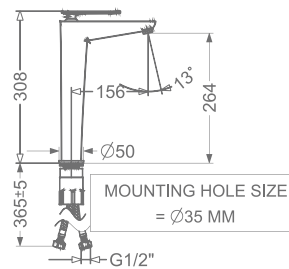

SINGLE LEVER BASIN MIXER
WITHOUT POP-UP

₹ 14,700

KB2311011-ND-GMP

SINGLE LEVER TALL BASIN MIXER
WITHOUT POP-UP

₹ 18,900

KB2311023-GMP

CONCEALED SINGLE LEVER
WALL MOUNTED BASIN MIXER TRIMS
(COMPATIBLE WITH KB2311022-GMP)