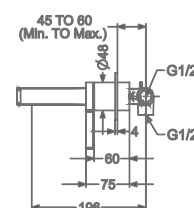

SINGLE LEVER TALL BASIN MIXER
WITHOUT POP-UP

MOUNTING HOLE SIZE
= Ø35 MM

₹ 14,800

KB2211023-GM

CONCEALED SINGLE LEVER
WALL MOUNTED BASIN MIXER TRIMS
(COMPATIBLE WITH KB2211022-GM)

₹ 11,700

FAUCET

AGALIA