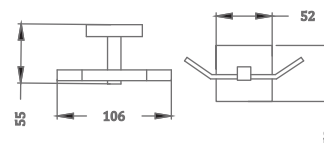

₹ 5,000

KA990002-GM

SQUARE RANGE
TOWEL RAIL 18"

₹ 4,150

KA990003-GM

SQUARE RANGE
ROBE HOOK

₹ 1,600

ACCESSORIES