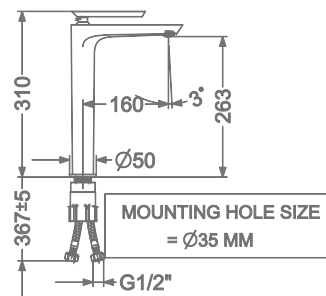

KB2411011-ND-CRG

SINGLE LEVER TALL BASIN MIXER
WITHOUT POP-UP

₹ 14,500