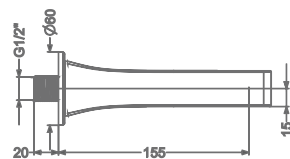

BATH SPOUT WITH FLANGE