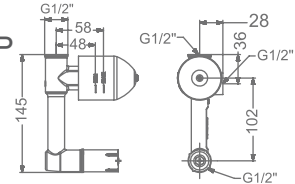

- KB2211022 / KB2311022 / KB2611022-CP ₹ 4,400
- KB2211022 / KB2311022 / KB2611022 / KB911022-RG ₹ 5,500
- KB2211022 / KB2311022 / KB2611022 / KB911022-CG ₹ 5,000
- KB2211022 / KB2311022 / KB2611022-GM ₹ 5,800
- KB2211022 / KB2311022 / KB2611022-GMP ₹ 6,400
- KB2511022-CGL ₹ 5,300
- KB2411022-CRG ₹ 5,800

CONCEALED WALL MOUNTED BASIN MIXER BODY- SL