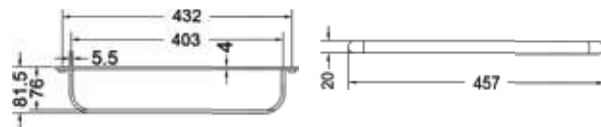

CHROME & GOLD

KA660001-CGL

CONVEX RANGE
TOWEL RAIL 24"

₹ 6,700

KA660002-CGL

CONVEX RANGE
TOWEL RAIL 18"

₹ 5,700

KA660003-CGL