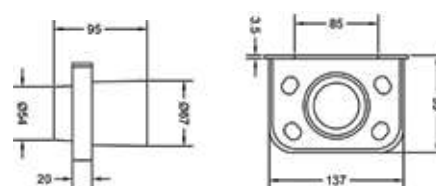

KA660007-CGL

CONVEX RANGE
TUMBLER HOLDER