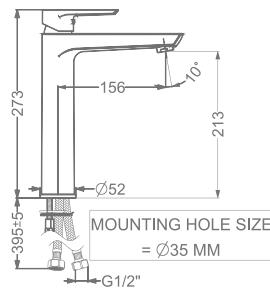

KB911011-ND-RG
SINGLE LEVER TALL BASIN MIXER
WITHOUT POP-UP

₹ 12,000

KB911023-RG
CONCEALED WALL MOUNTED
SINGLE LEVER BASIN MIXER TRIMS
(COMPATIBLE WITH KB911022-RG)

₹ 8,800

KB911001-RG
PILLAR TAP

₹ 5,500

KB911002-RG
TALL PILLAR TAP