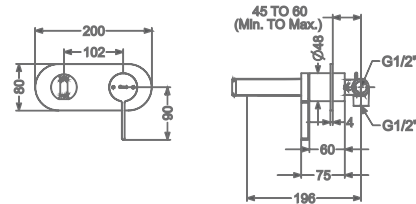

KB2211023-CG

CONCEALED SINGLE LEVER
WALL MOUNTED BASIN MIXER TRIMS
(COMPATIBLE WITH KB2211022-CG)

₹ 10,000