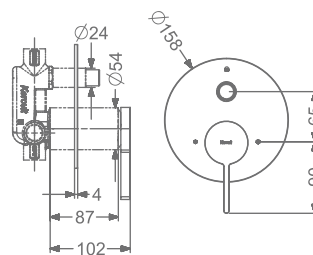

KB2211037-CP

2 INLET HI-FLOW CONCEALED
SINGLE LEVER DIVERTER TRIMS
(COMPATIBLE WITH KB2211035-CP)