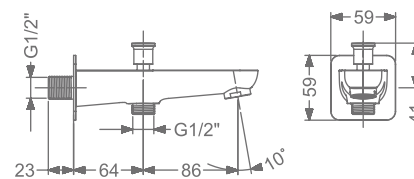

KB2311017-RG

BATH TUB SPOUT WITH
DIVERTER & FLANGE

₹ 5,750