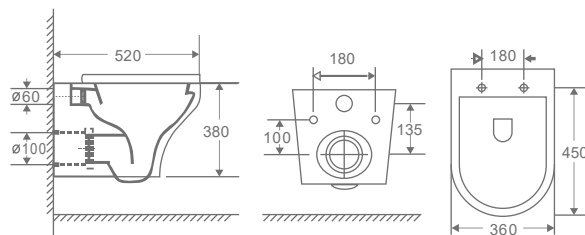

KB064E

CRAIG
RIMLESS WALL HUNG
CLOSET WITH SLIM
UF SEAT COVER

₹ 21,000