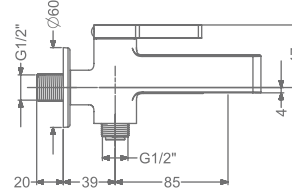

FAUCET

AGALIA

KB2211005-GM
2 WAY BIB TAP WITH FLANGE

₹ 6,100

KB2211003-GM
ANGLE VALVE

₹ 2,800

KB2211032-GM
CSC TRIMS WITH FLANGE
(COMPATIBLE WITH KB11060
& KB11061)

₹ 2,450

₹ 39,600

KB2211010-ND-GMP
SINGLE LEVER BASIN MIXER
WITHOUT POP-UP

₹ 13,300