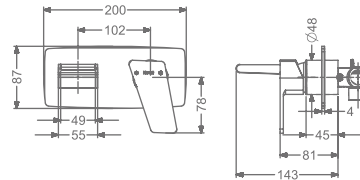

CONCEALED WALL MOUNTED
SINGLE LEVER BASIN MIXER TRIMS
(COMPATIBLE WITH KB2611022-GM)

₹ 20,400

KB2611010-ND-GMP

SINGLE LEVER BASIN MIXER
WITHOUT POP-UP

₹ 24,000

KB2611011-ND-GMP

SINGLE LEVER TALL BASIN MIXER
WITHOUT POP-UP