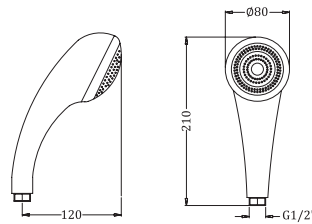

HAND SHOWER WITH HOOK & 1.5 M SS HOSE

₹ 47,00

KA510001-CG

HAND SHOWER WITH HOOK & 1.5 M SS HOSE

₹ 45,00

KA510001-GM

HAND SHOWER WITH HOOK & 1.5 M SS HOSE

₹ 52,00