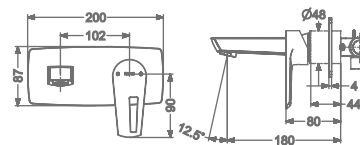

KB911010-ND-CG

SINGLE LEVER BASIN MIXER
WITHOUT POP-UP

₹ 7,700

KB911011-ND-CG

SINGLE LEVER TALL BASIN MIXER
WITHOUT POP-UP

₹ 10,900

KB911023-CG

CONCEALED WALL MOUNTED
SINGLE LEVER BASIN MIXER TRIMS
(COMPATIBLE WITH KB911022-CG)