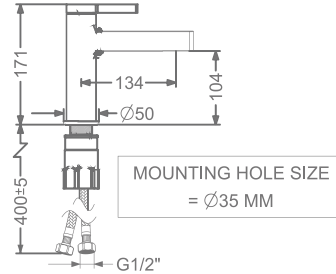

₹ 37,300

FAUCET

AGALIA

KB2211010-ND-CG

SINGLE LEVER BASIN MIXER
WITHOUT POP-UP

₹ 10,500

KB2211011-ND-CG

SINGLE LEVER TALL BASIN MIXER
WITHOUT POP-UP