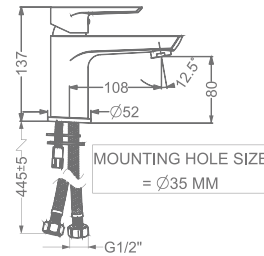

KB911010-ND-CG

SINGLE LEVER BASIN MIXER
WITHOUT POP-UP

₹ 7,700

KB911011-ND-CG

SINGLE LEVER TALL BASIN MIXER
WITHOUT POP-UP

₹ 10,900

KB911023-CG

CONCEALED WALL MOUNTED
SINGLE LEVER BASIN MIXER TRIMS
(COMPATIBLE WITH KB911022-CG)