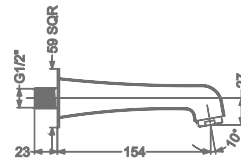

FAUCET

AOIFE

KB2511037-CGL
2 INLET HI-FLOW CONCEALED
SINGLE LEVER DIVERTER TRIMS
(COMPATIBLE WITH KB2511035-CGL)

₹ 12,200

KB2511016-CGL
BATH SPOUT WITH FLANGE

₹ 5,800

KB2511003-CGL
ANGLE VALVE

₹ 3,100

KB2511032-CGL
CSC TRIMS WITH FLANGE
(COMPATIBLE WITH KB11060
& KB11061)

₹ 2,100

₹ 63,000