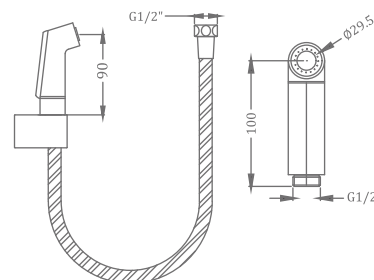

HEALTH FAUCET WITH HOOK
(BRASS) WITH 1 M HOSE

₹ 5,200

KA580011-RG

HEALTH FAUCET WITH HOOK
(BRASS) WITH 1 M HOSE

₹ 9,100

KA580014-RG

ABS HEALTH FAUCET WITH HOOK
(BRASS) WITH 1 MM HOSE

₹ 4,200