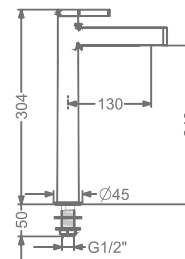

CONCEALED SINGLE LEVER
WALL MOUNTED BASIN MIXER TRIMS
(COMPATIBLE WITH KB2211022-GMP)

₹ 14,700

KB2211001-GMP

PILLAR TAP

₹ 6,900

KB2211002-GMP

TALL PILLAR TAP

₹ 10,300