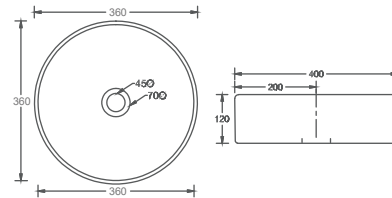

BASIN

COUNTER TOP

KB1189 GOLDRIM

AUSTIN
WHITE WASH BASIN
WITH GOLD RIM

₹ 12,000

KB1189 OSGOLD

AUSTIN
WASH BASIN
INSIDE WHITE, OUTSIDE GOLD

₹ 12,000