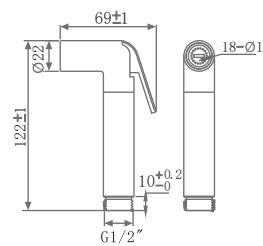

KA580012-RG

HEALTH FAUCET WITH HOOK
(BRASS) WITH 1 M HOSE

₹ 8,500