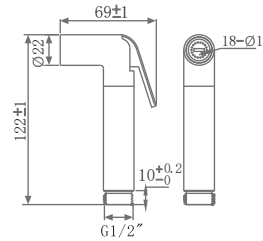

CONCEALED HI-FLOW DIVERTER BODY- SL

- KB111060 ₹ 980
- CONCEALED STOP COCK BODY (HEAVY) - 3/4" (15 MM)

- KB111061 ₹ 1,030
- CONCEALED STOP COCK BODY (HEAVY) - 3/4" (20 MM)

FAUCET

HEALTH FAUCET

KA580012-CP

HEALTH FAUCET WITH HOOK
(BRASS) WITH 1 M HOSE