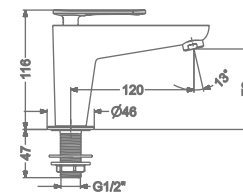

₹ 9,800

KB2311023-CP

CONCEALED SINGLE LEVER
WALL MOUNTED BASIN MIXER TRIMS
(COMPATIBLE WITH KB2311022-CP)

₹ 6,600

KB2311001-CP

PILLAR TAP

₹ 4,400

KB2311002-CP