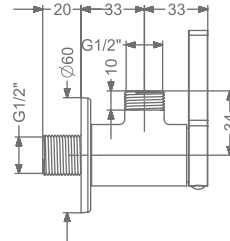

2 WAY BIB TAP WITH FLANGE

₹ 3,600

FAUCET

AGALIA

KB2211003-CP

ANGLE VALVE

₹ 1,750

KB2211032-CP