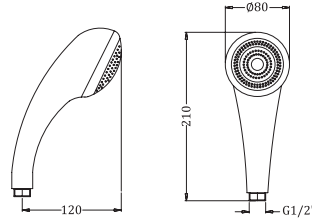

KA510001-RG

HAND SHOWER WITH HOOK & 1.5 M SS HOSE

₹ 47,00