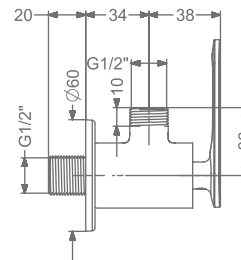

KB2311005-CP
2 WAY BIB TAP WITH FLANGE

₹ 4,300

KB2311003-CP
ANGLE VALVE

₹ 2,000

KB2311032-CP
CSC TRIMS WITH FLANGE
(COMPATIBLE WITH KB11060
& KB11061)

₹ 1,400

KB23THR002-CP
4 OUTLET CONCEALED HI-FLOW
THERMOSTAT BATH & SHOWER MIXER