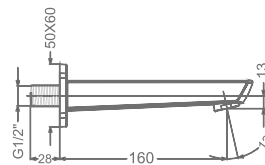

FAUCET

CHIME

KB911036-CG
3 INLET CONCEALED SINGLE
LEVER BATH & SHOWER MIXER TRIMS
(COMPATIBLE WITH KB911034-CG)

₹ 4,600

KB911037-CG
2 INLET HI-FLOW CONCEALED
SINGLE LEVER DIVERTER TRIMS
(COMPATIBLE WITH KB911035-CG)

₹ 5,000

KB911056-CG
HI-FLOW CONCEALED BODY
& TRIMS FOR TRIO FUNCTION
(SHOWER & SPOUT)

KB911016-CG
BATH SPOUT WITH FLANGE

₹ 3,500

KB911017-CG
BATH TUB SPOUT WITH
DIVERTER & FLANGE

₹ 4,400