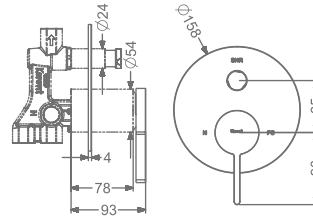

KB2211036-CP

3 INLET CONCEALED SINGLE LEVER
BATH & SHOWER MIXER TRIMS
(COMPATIBLE WITH KB2211034-CP)

₹ 5,000