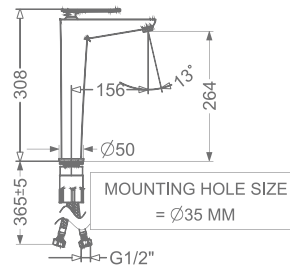

₹ 2,100

FAUCET

ARIUS

KB2311010-ND-CP

SINGLE LEVER BASIN MIXER
WITHOUT POP-UP

₹ 7,600

KB2311011-ND-CP

SINGLE LEVER TALL BASIN MIXER
WITHOUT POP-UP