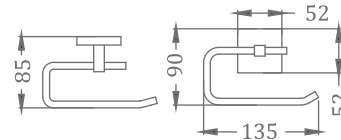

ACCESSORIES

CHROME & GOLD

KA990005-CGL
SQUARE RANGE
TOWEL HANGER

₹ 1,700

KA990007-CGL
SQUARE RANGE
TUMBLER HOLDER

₹ 1,700

KA990009-CGL
SQUARE RANGE
TOILET PAPER HOLDER

₹ 2,800

₹ 12,100

₹ 9,900