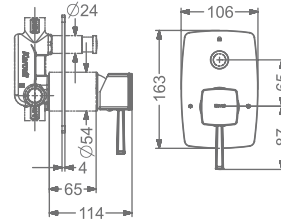

FAUCET

AOIFE

KB2511037-CGL
2 INLET HI-FLOW CONCEALED
SINGLE LEVER DIVERTER TRIMS
(COMPATIBLE WITH KB2511035-CGL)

₹ 12,200

KB2511016-CGL
BATH SPOUT WITH FLANGE

₹ 5,800

KB2511003-CGL
ANGLE VALVE

₹ 3,100

KB2511032-CGL
CSC TRIMS WITH FLANGE
(COMPATIBLE WITH KB11060
& KB11061)

₹ 2,100

₹ 63,000