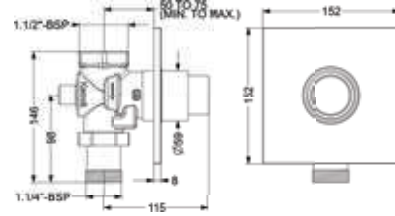

KB400001S-RG

CONCEALED SINGLE FLUSH VALVE (6 LTS.)
40 MM WITH SQUARE FLANGE