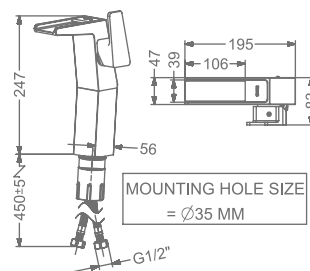

KB2611023-CP

CONCEALED WALL MOUNTED
SINGLE LEVER BASIN MIXER TRIMS
(COMPATIBLE WITH KB2611022-CP)

₹ 12,000

KB2611010-ND-RG

SINGLE LEVER BASIN MIXER
WITHOUT POP-UP

₹ 20,400

KB2611011-ND-RG

SINGLE LEVER TALL BASIN MIXER
WITHOUT POP-UP