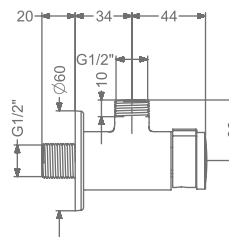

KB2411033-CRG

LONG BODY BIB TAP

₹ 5,000

KB2411003-CRG

ANGLE VALVE

₹ 2,800

KB2411032-CRG

CSC TRIMS WITH FLANGE
(COMPATIBLE WITH KB11060
& KB11061)