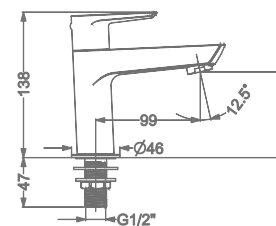

KB911001-CG

PILLAR TAP

₹ 5,000