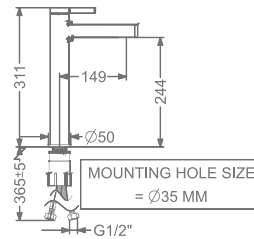

AGALIA

KB2211010-ND-CP

SINGLE LEVER BASIN MIXER
WITHOUT POP-UP

₹ 6,800

KB2211011-ND-CP

SINGLE LEVER TALL BASIN
MIXER WITHOUT POP-UP

₹ 8,800

KB2211023-CP