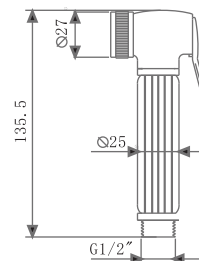

HEALTH FAUCET WITH HOOK
(BRASS) WITH 1 M HOSE

₹ 5,200

KA580011-RG

HEALTH FAUCET WITH HOOK
(BRASS) WITH 1 M HOSE

₹ 9,100

KA580014-RG

ABS HEALTH FAUCET WITH HOOK
(BRASS) WITH 1 MM HOSE

₹ 4,200