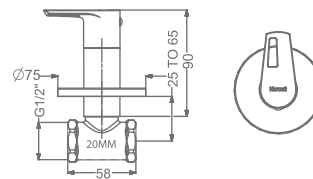

KB911004-CG
BIB TAP WITH FLANGE

₹ 4,300

KB911005-CG
2 WAY BIB TAP WITH FLANGE

₹ 4,850

KB911003-CG
ANGLE VALVE

₹ 2,400

KB911032-CG
CSC TRIMS WITH FLANGE
(COMPATIBLE WITH KB11060
& KB11061)

₹ 2,000