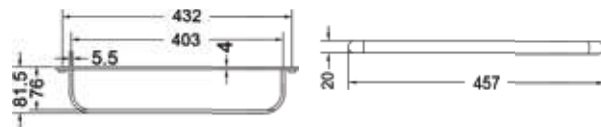

KA660002-GMP

₹ 8,500

KA660003-GMP

CONVEX RANGE
ROBE HOOK