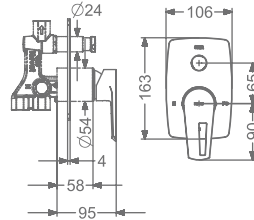

KB911036-RG

3 INLET CONCEALED SINGLE
LEVER BATH & SHOWER MIXER TRIMS
(COMPATIBLE WITH KB911034-RG)

₹ 5,100