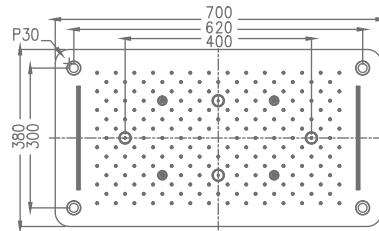

₹ 44,500

SHOWER

OVERHEAD RAIN SHOWER

KA600001-8-CP

THREE FUNCTIONS CEILING SHOWER
WITH CHROMOTHERAPY - SS
(RAIN, TWO WATERFALL & FOUR MISTS)

₹ 79,000

KA600001-8-RG

THREE FUNCTIONS CEILING SHOWER
WITH CHROMOTHERAPY - SS
(RAIN, TWO WATERFALL & FOUR MISTS)