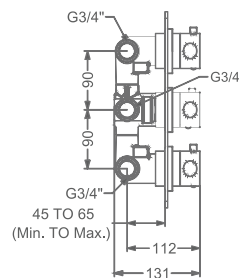

KB22THR002-CG

4 OUTLET CONCEALED HI-FLOW
THERMOSTAT BATH & SHOWER MIXER

₹ 35,200