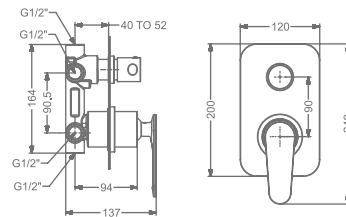

2 INLET HI-FLOW CONCEALED
SINGLE LEVER DIVERTER TRIMS
(COMPATIBLE WITH KB2311035-CP)

₹ 5,000

KB2311056-CP

HI-FLOW CONCEALED BODY
& TRIMS FOR TRIO FUNCTION
(SHOWER & SPOUT)

₹ 10,600

KB2311016-CP

BATH SPOUT WITH FLANGE