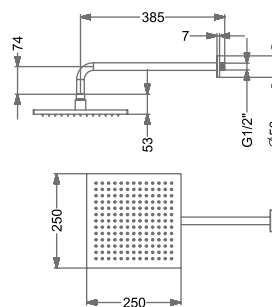

SINGLE FUNCTION OVERHEAD SHOWER WITH 15° SHOWER ARM & WALL FLANGE (BRASS)

₹ 23,100

KA570026-CG

SINGLE FUNCTION OVERHEAD SHOWER WITH 15° SHOWER ARM & WALL FLANGE (BRASS)

₹ 21,800

KA570026-GM

SINGLE FUNCTION OVERHEAD SHOWER WITH 15° SHOWER ARM & WALL FLANGE (BRASS)