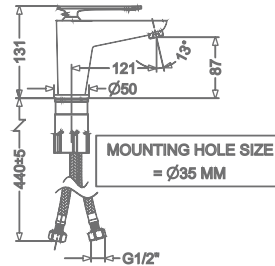

₹ 2,100

FAUCET

ARIUS

KB2311010-ND-CP

SINGLE LEVER BASIN MIXER
WITHOUT POP-UP

₹ 7,600

KB2311011-ND-CP

SINGLE LEVER TALL BASIN MIXER
WITHOUT POP-UP