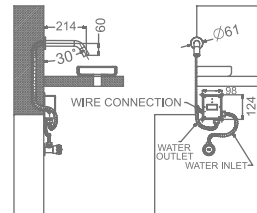

SENSOR

KBMST001-CP
WALL MOUNTED SENSOR TAP

₹ 13,200

KBMST001-RG
WALL MOUNTED SENSOR TAP

₹ 15,900

KBMST001-CG
WALL MOUNTED SENSOR TAP

₹ 15,000

KBMST001-GM
WALL MOUNTED SENSOR TAP