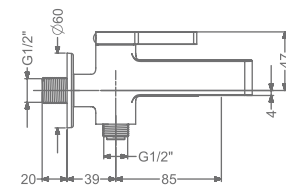

BATH SPOUT WITH FLANGE

₹ 4,700

KB2211004-CG

BIB TAP WITH FLANGE

₹ 4,800

KB2211005-CG

2 WAY BIB TAP WITH FLANGE

₹ 5,400