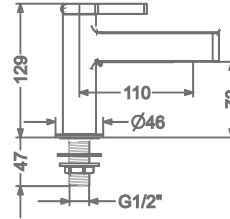

FAUCET

AGALIA

KB2211001-GM

PILLAR TAP

₹ 5,800

KB2211002-GM

TALL PILLAR TAP

₹ 8,800

KB2211037-GM

2 INLET HI-FLOW CONCEALED
SINGLE LEVER DIVERTER TRIMS
(COMPATIBLE WITH KB2211035-GM)

₹ 10,600

KB2211016-GM

BATH SPOUT WITH FLANGE

₹ 5,300

KB2211004-GM

BIB TAP WITH FLANGE

₹ 5,400