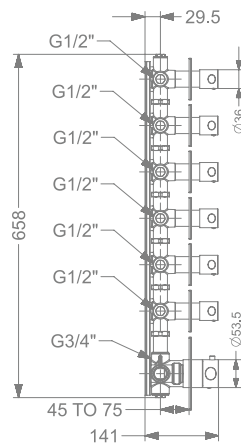

KBTHR003-GMP

MULTIFLOW (6 OUTLET)
CONCEALED HI-FLOW
THERMOSTATIC MIXER