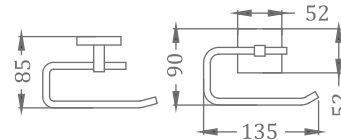

ACCESSORIES

CHROME & ROSE GOLD

KA990005-CRG
SQUARE RANGE
TOWEL HANGER

₹ 1,800

KA990007-CRG
SQUARE RANGE
TUMBLER HOLDER

₹ 1,800

KA990009-CRG
SQUARE RANGE
TOILET PAPER HOLDER

₹ 2,950

₹ 12,850

₹ 10,500