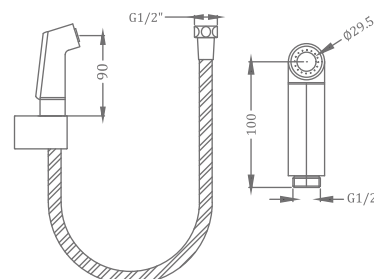

KA580014-CG

ABS HEALTH FAUCET WITH HOOK
(BRASS) WITH 1 MM HOSE

₹ 4,000

KA580014-GM

ABS HEALTH FAUCET WITH HOOK
(BRASS) WITH 1 MM HOSE

₹ 4,700

FAUCET

HEALTH FAUCET