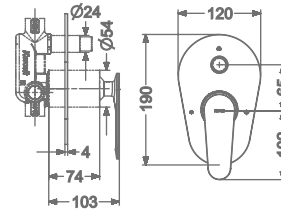

₹ 30,300

FAUCET

ARIUS

KB2311037-RG

2 INLET HI-FLOW CONCEALED
SINGLE LEVER DIVERTER TRIMS
(COMPATIBLE WITH KB2311035-RG)

₹ 9,000

KB2311056-RG

HI-FLOW CONCEALED BODY
& TRIMS FOR TRIO FUNCTION
(SHOWER & SPOUT)