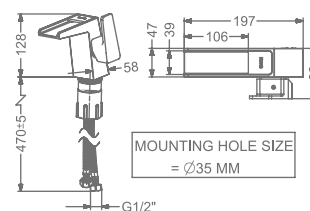

KB2611010-ND-GM

SINGLE LEVER BASIN MIXER
WITHOUT POP-UP