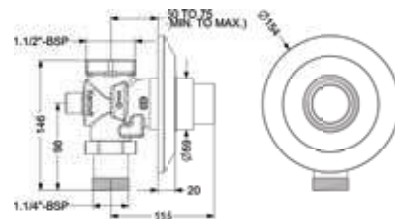

KB400001R-RG

CONCEALED SINGLE FLUSH VALVE (6 LTS.)
40 MM WITH ROUND FLANGE