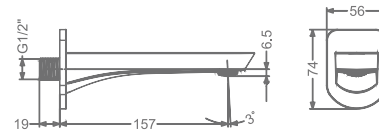

2 INLET HI-FLOW CONCEALED
SINGLE LEVER DIVERTER TRIMS
(COMPATIBLE WITH KB2411035-CRG)

₹ 6,400

KB2411016-CRG

BATH SPOUT WITH FLANGE

₹ 5,000

KB2411017-CRG

BATH TUB SPOUT WITH
DIVERTER & FLANGE

₹ 4,900