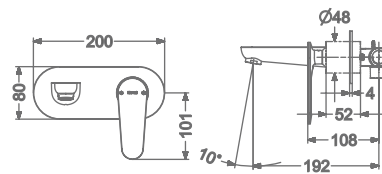

KB2311023-CP

CONCEALED SINGLE LEVER
WALL MOUNTED BASIN MIXER TRIMS
(COMPATIBLE WITH KB2311022-CP)

₹ 6,600