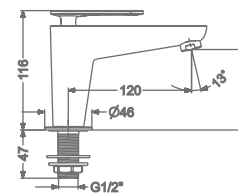

FAUCET

ARIUS

KB2311010-ND-GMP

SINGLE LEVER BASIN MIXER
WITHOUT POP-UP

₹ 14,700

KB2311011-ND-GMP

SINGLE LEVER TALL BASIN MIXER
WITHOUT POP-UP

₹ 18,900

KB2311023-GMP

CONCEALED SINGLE LEVER
WALL MOUNTED BASIN MIXER TRIMS
(COMPATIBLE WITH KB2311022-GMP)

₹ 10,600

KB2311001-GMP

PILLAR TAP

₹ 6,900

KB2311002-GMP

TALL PILLAR TAP

₹ 11,400