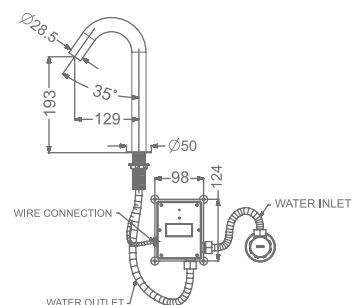

₹ 18,550

KBMST002-CG
DECK MOUNTED SENSOR TAP

₹ 17,500

KBMST002-GM
DECK MOUNTED SENSOR TAP

₹ 19,900

KBMST002-GMP
DECK MOUNTED SENSOR TAP

₹ 20,950

FAUCET