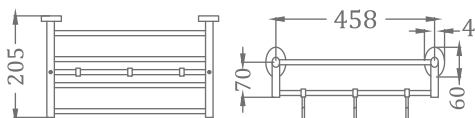

KA990009-GMP

SQUARE RANGE
TOILET PAPER HOLDER

₹ 5,500

KA990010-GMP

SQUARE RANGE
TOWEL RACK 24"

₹ 18,000

KA990011-GMP

SQUARE RANGE
TOWEL RACK 18"