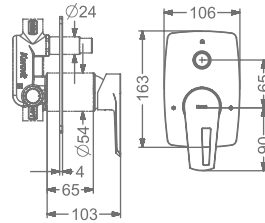

CHIME

KB911036-CG
3 INLET CONCEALED SINGLE
LEVER BATH & SHOWER MIXER TRIMS
(COMPATIBLE WITH KB911034-CG)

₹ 4,600

KB911037-CG
2 INLET HI-FLOW CONCEALED
SINGLE LEVER DIVERTER TRIMS
(COMPATIBLE WITH KB911035-CG)