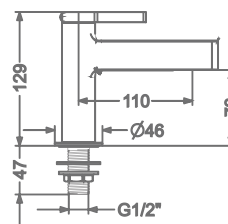

CONCEALED SINGLE LEVER
WALL MOUNTED BASIN MIXER TRIMS
(COMPATIBLE WITH KB2211022-CP)

₹ 7,000

KB2211001-CP

PILLAR TAP

₹ 3,900

KB2211002-CP

TALL PILLAR TAP

₹ 6,000