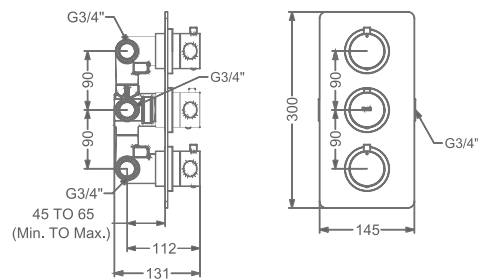

AGALIA

KB2211005-GM
2 WAY BIB TAP WITH FLANGE

₹ 6,100

KB2211003-GM
ANGLE VALVE

₹ 2,800

KB2211032-GM
CSC TRIMS WITH FLANGE
(COMPATIBLE WITH KB11060
& KB11061)

₹ 2,450

KB22THR002-GM
4 OUTLET CONCEALED HI-FLOW
THERMOSTAT BATH & SHOWER MIXER