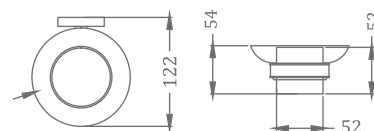

KA990004-CGL

SQUARE RANGE
SOAP DISH