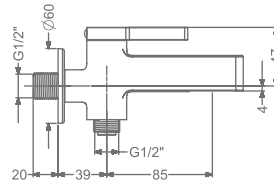

FAUCET

AGALIA

KB2211004-RG
BIB TAP WITH FLANGE

₹ 5,100

KB2211005-RG
2 WAY BIB TAP WITH FLANGE

₹ 5,700

KB2211003-RG
ANGLE VALVE

₹ 2,550

KB2211032-RG
CSC TRIMS WITH FLANGE
(COMPATIBLE WITH KB111060
& KB111061)

₹ 2,300

₹ 37,300