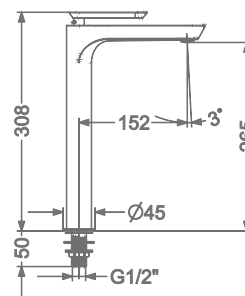

PILLAR TAP

₹ 5,800

KB2411002-CRG

TALL PILLAR TAP

₹ 8,800

FAUCET

ALANA

KB2411037-CRG