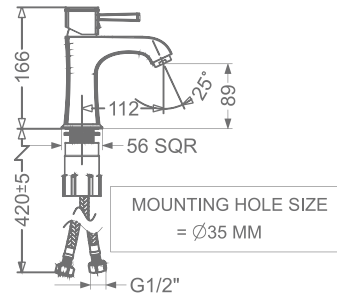

KB2511010-ND-CGL

SINGLE LEVER BASIN MIXER
WITHOUT POP-UP

₹ 17,500