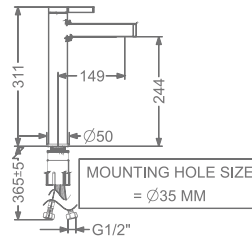

₹ 37,300

FAUCET

AGALIA

KB2211010-ND-CG

SINGLE LEVER BASIN MIXER
WITHOUT POP-UP

₹ 10,500

KB2211011-ND-CG

SINGLE LEVER TALL BASIN MIXER
WITHOUT POP-UP