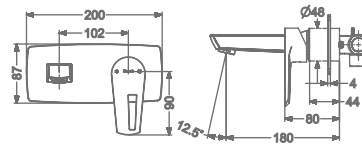

KB911011-ND-RG
SINGLE LEVER TALL BASIN MIXER
WITHOUT POP-UP

₹ 12,000

KB911023-RG
CONCEALED WALL MOUNTED
SINGLE LEVER BASIN MIXER TRIMS
(COMPATIBLE WITH KB911022-RG)

₹ 8,800

KB911001-RG
PILLAR TAP

₹ 5,500

KB911002-RG
TALL PILLAR TAP