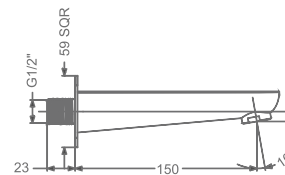

KB2311016-RG

BATH SPOUT WITH FLANGE

₹ 5,000