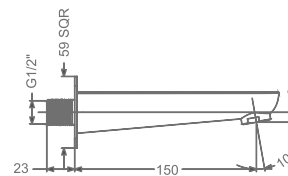

HI-FLOW CONCEALED BODY
& TRIMS FOR TRIO FUNCTION
(SHOWER & SPOUT)

₹ 17,000

KB2311016-GM

BATH SPOUT WITH FLANGE

₹ 5,500

KB2311017-GM

BATH TUB SPOUT WITH
DIVERTER & FLANGE

₹ 6,000