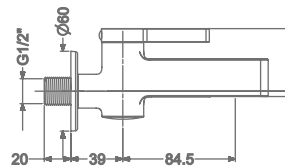

₹ 5,500

KB2211016-CP

BATH SPOUT WITH FLANGE

₹ 3,000

KB2211004-CP

BIB TAP WITH FLANGE

₹ 3,400

KB2211005-CP