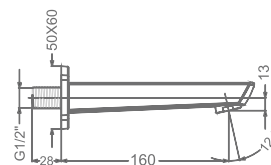

₹ 5,500

KB911056-RG

HI-FLOW CONCEALED BODY
& TRIMS FOR TRIO FUNCTION
(SHOWER & SPOUT)

₹ 18,000

KB911016-RG

BATH SPOUT WITH FLANGE

₹ 3,900

KB911017-RG