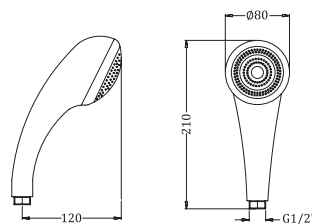

KA510001-GMP

HAND SHOWER WITH HOOK & 1.5 M SS HOSE