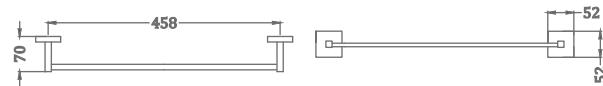

KA990002-CGL

SQUARE RANGE
TOWEL RAIL 18"

₹ 3,100