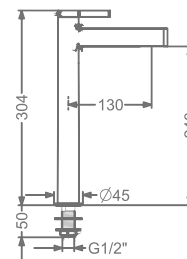

KB2211002-CG

TALL PILLAR TAP