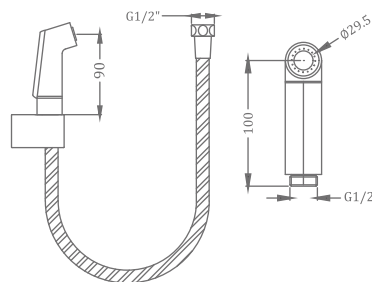

FAUCET

HEALTH FAUCET

KA580014-GMP

ABS HEALTH FAUCET WITH HOOK
(BRASS) WITH 1 MM HOSE

₹ 5,000