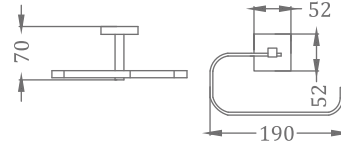

ACCESSORIES

CHROME & GOLD

KA990005-CGL
SQUARE RANGE
TOWEL HANGER

₹ 1,700

KA990007-CGL
SQUARE RANGE
TUMBLER HOLDER

₹ 1,700

KA990009-CGL
SQUARE RANGE
TOILET PAPER HOLDER

₹ 2,800

₹ 12,100

₹ 9,900