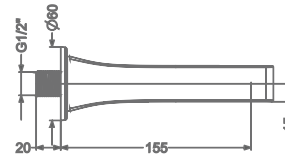

KB2211016-CP

BATH SPOUT WITH FLANGE

₹ 3,000