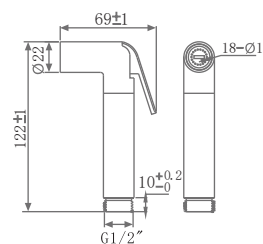

HEALTH FAUCET WITH HOOK
(BRASS) WITH 1 M HOSE

₹ 9,000

KA580012-GMP

HEALTH FAUCET WITH HOOK
(BRASS) WITH 1 M HOSE

₹ 10,050

FAUCET

HEALTH FAUCET

KA580011-CGL