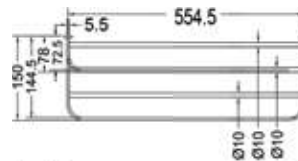

KA660010-GM

CONVEX RANGE
TOWEL RACK 24"

₹ 20,800

KA660011-GM

CONVEX RANGE
TOWEL RACK 18"

₹ 18,000

KA990001-GM

SQUARE RANGE
TOWEL RAIL 24"