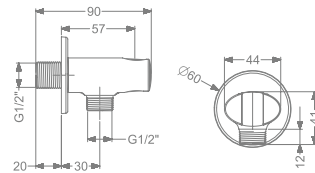

WALL OUTLET WITH
SHOWER HOLDER

₹ 1,650

KBWOR0001-RG

WALL OUTLET WITH
SHOWER HOLDER

₹ 3,000

KBWOR0001-GM

WALL OUTLET WITH
SHOWER HOLDER

₹ 3,200