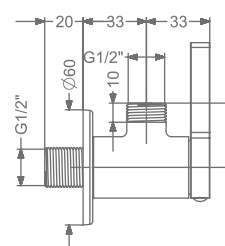

ANGLE VALVE