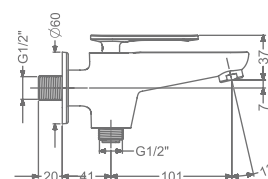

KB2411004-CRG

BIB TAP WITH FLANGE

₹ 4,900

KB2411005-CRG

2 WAY BIB TAP WITH FLANGE

₹ 5,500

FAUCET

ALANA

KB2411033-CRG

LONG BODY BIB TAP

₹ 5,000

KB2411003-CRG

ANGLE VALVE

₹ 2,800

KB2411032-CRG

CSC TRIMS WITH FLANGE
(COMPATIBLE WITH KB11060
& KB11061)