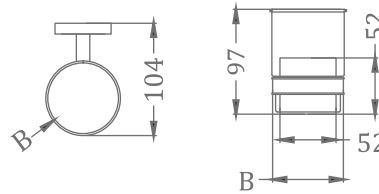

ACCESSORIES

CHROME & GOLD

KA990005-CGL
SQUARE RANGE
TOWEL HANGER

₹ 1,700

KA990007-CGL
SQUARE RANGE
TUMBLER HOLDER

₹ 1,700

KA990009-CGL
SQUARE RANGE
TOILET PAPER HOLDER

₹ 2,800

₹ 12,100

₹ 9,900