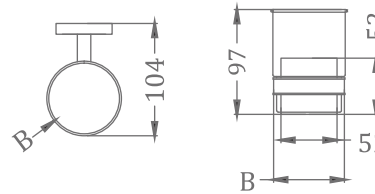

KA990007-GM
SQUARE RANGE
TUMBLER HOLDER

₹ 2,450