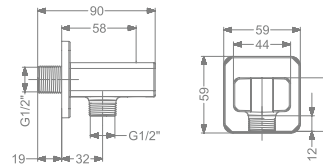

KBWOS0001-RG
WALL OUTLET WITH
SHOWER HOLDER

₹ 3,150