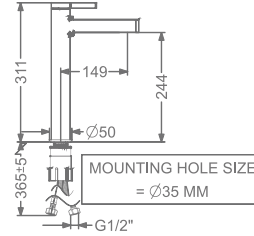

₹ 39,600

KB2211010-ND-GMP
SINGLE LEVER BASIN MIXER
WITHOUT POP-UP

₹ 13,300

AGALIA

KB2211011-ND-GMP

SINGLE LEVER TALL BASIN MIXER
WITHOUT POP-UP

₹ 17,000

KB2211023-GMP