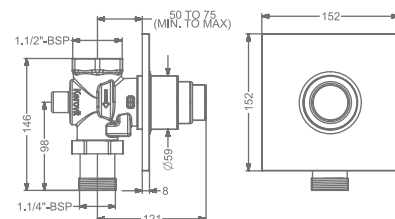

CONCEALED SINGLE FLUSH VALVE (6 LTS.)
40 MM WITH ROUND FLANGE

₹ 6,000

KB320002R-RG

CONCEALED DUAL FLUSH VALVE (6 / 3 LTS.)
32 MM WITH ROUND FLANGE

₹ 6,000

KB400002S-RG

CONCEALED DUAL FLUSH VALVE (6 / 3 LTS.)
40 MM WITH SQUARE FLANGE