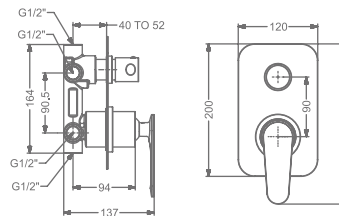

ARIUS

KB2311037-GMP

2 INLET HI-FLOW CONCEALED
SINGLE LEVER DIVERTER TRIMS
(COMPATIBLE WITH KB2311035-GMP)

₹ 10,100

KB2311056-GMP

HI-FLOW CONCEALED BODY
& TRIMS FOR TRIO FUNCTION
(SHOWER & SPOUT)

₹ 18,000

KB2311016-GMP