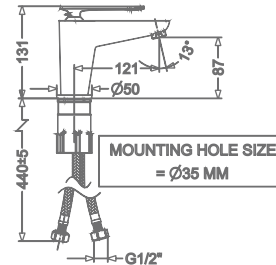

SINGLE LEVER BASIN MIXER
WITHOUT POP-UP

₹ 14,700

KB2311011-ND-GMP

SINGLE LEVER TALL BASIN MIXER
WITHOUT POP-UP

₹ 18,900

KB2311023-GMP

CONCEALED SINGLE LEVER
WALL MOUNTED BASIN MIXER TRIMS
(COMPATIBLE WITH KB2311022-GMP)