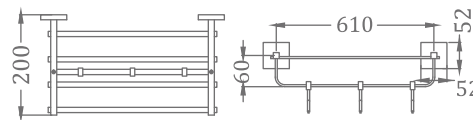

₹ 2,350

KA990009-RG
SQUARE RANGE
TOILET PAPER HOLDER

₹ 4,450

KA990010-RG
SQUARE RANGE
TOWEL RACK 24"

₹ 14,200

KA990011-RG
SQUARE RANGE
TOWEL RACK 18"

₹ 11,550

ACCESSORIES