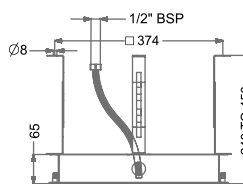

KA570027-GMP

SINGLE FUNCTION CEILING
SHOWER (BRASS)