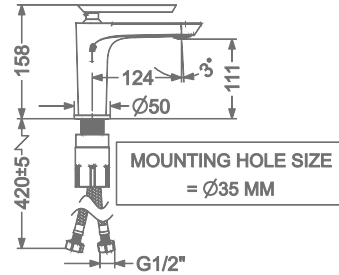

₹ 30,000

KB2611023-GMP

CONCEALED WALL MOUNTED
SINGLE LEVER BASIN MIXER TRIMS
(COMPATIBLE WITH KB2611022-GMP)

₹ 24,000

FAUCET

ALANA

KB2411010-ND-CRG

SINGLE LEVER BASIN MIXER
WITHOUT POP-UP