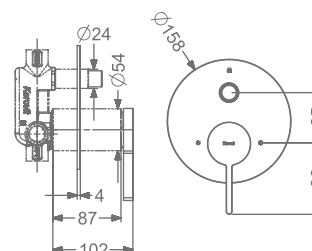

KB2211037-GMP

2 INLET HI-FLOW CONCEALED
SINGLE LEVER DIVERTER TRIMS
(COMPATIBLE WITH KB2211035-GMP)