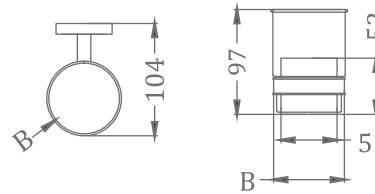

KA990007-RG
SQUARE RANGE
TUMBLER HOLDER