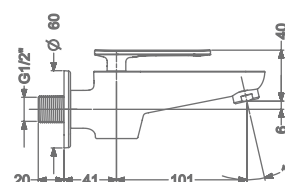

BATH SPOUT WITH FLANGE

₹ 5,900

KB2311017-GMP

BATH TUB SPOUT WITH
DIVERTER & FLANGE

₹ 6,600

KB2311004-GMP

BIDET TAP WITH FLANGE

₹ 6,900