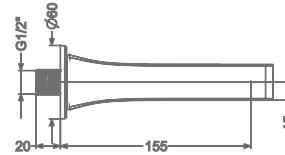

FAUCET

AGALIA

KB2211016-GMP
BATH SPOUT WITH FLANGE

₹ 5,800

KB2211004-GMP
BIB TAP WITH FLANGE

₹ 5,800

KB2211005-GMP
2 WAY BIB TAP WITH FLANGE

₹ 6,600

KB2211003-GMP
ANGLE VALVE

₹ 3,200

KB2211032-GMP
CSC TRIMS WITH FLANGE
(COMPATIBLE WITH KB11060
& KB11061)

₹ 2,700