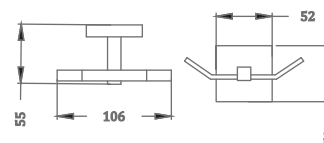

SQUARE RANGE
TOWEL RAIL 18"

₹ 4,450

KA990003-GMP

SQUARE RANGE
ROBE HOOK

₹ 1,800

ACCESSORIES

GUNMETAL PURPLE

KA990004-GMP