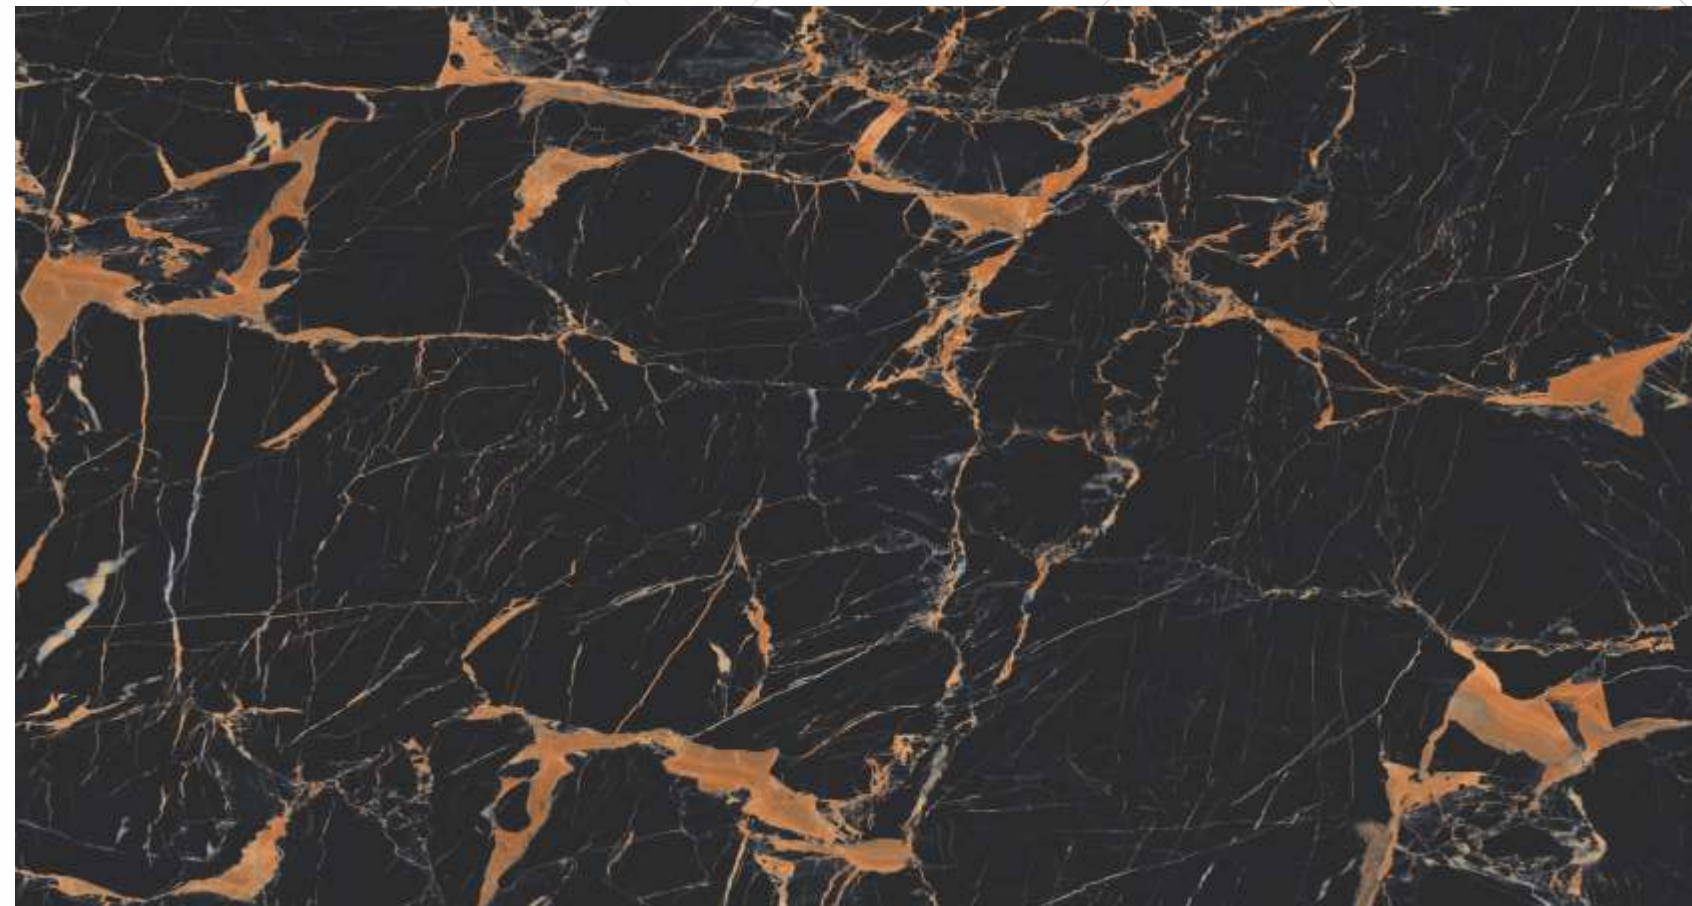

AXTRIA BEIGE

GLITZ MATT

AXTRIA TAUPE | GLITZ MATT

THE SIZE

60X120 cm

The perfect confluence of elegance and engineering, The Size gives every space an infusion of class. Its large size creates a smooth and expansive feel for every surface, turning every home into a luxury affair in both sight and sensation. Every pattern, from the subtle to the unmissable, creates a lofty impression that must be experienced first-hand to be truly appreciated. From natural to artistic, from abstract to simplistic, every example of The Size is crafted to elevate the aura of style in any space.