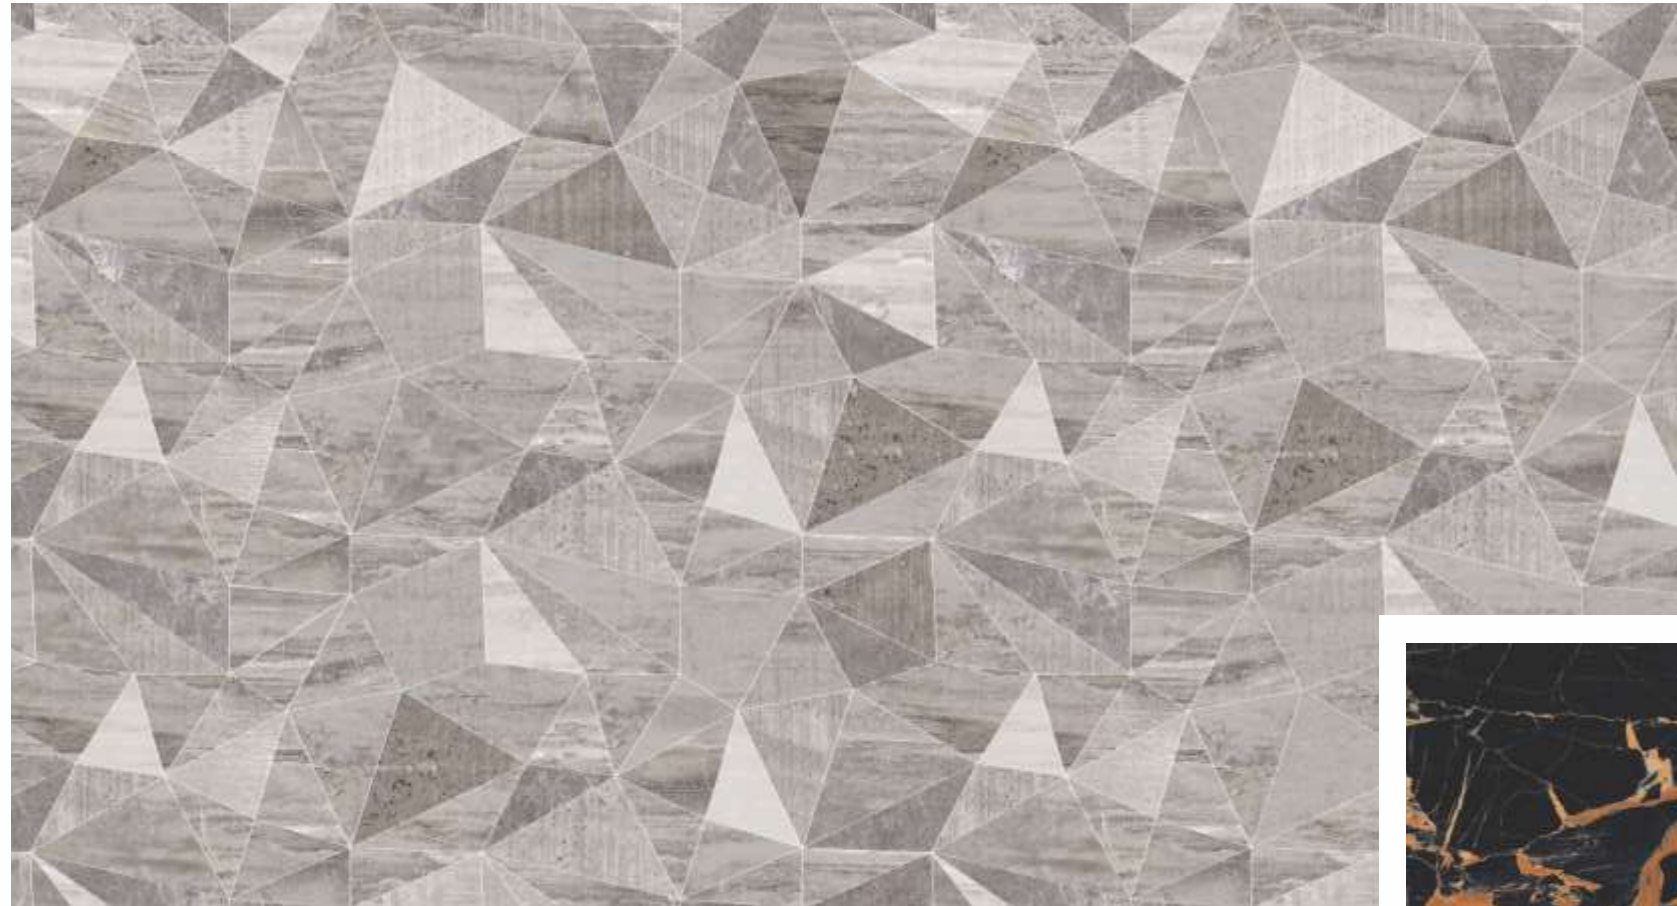

THE SIZE

60X120 cm