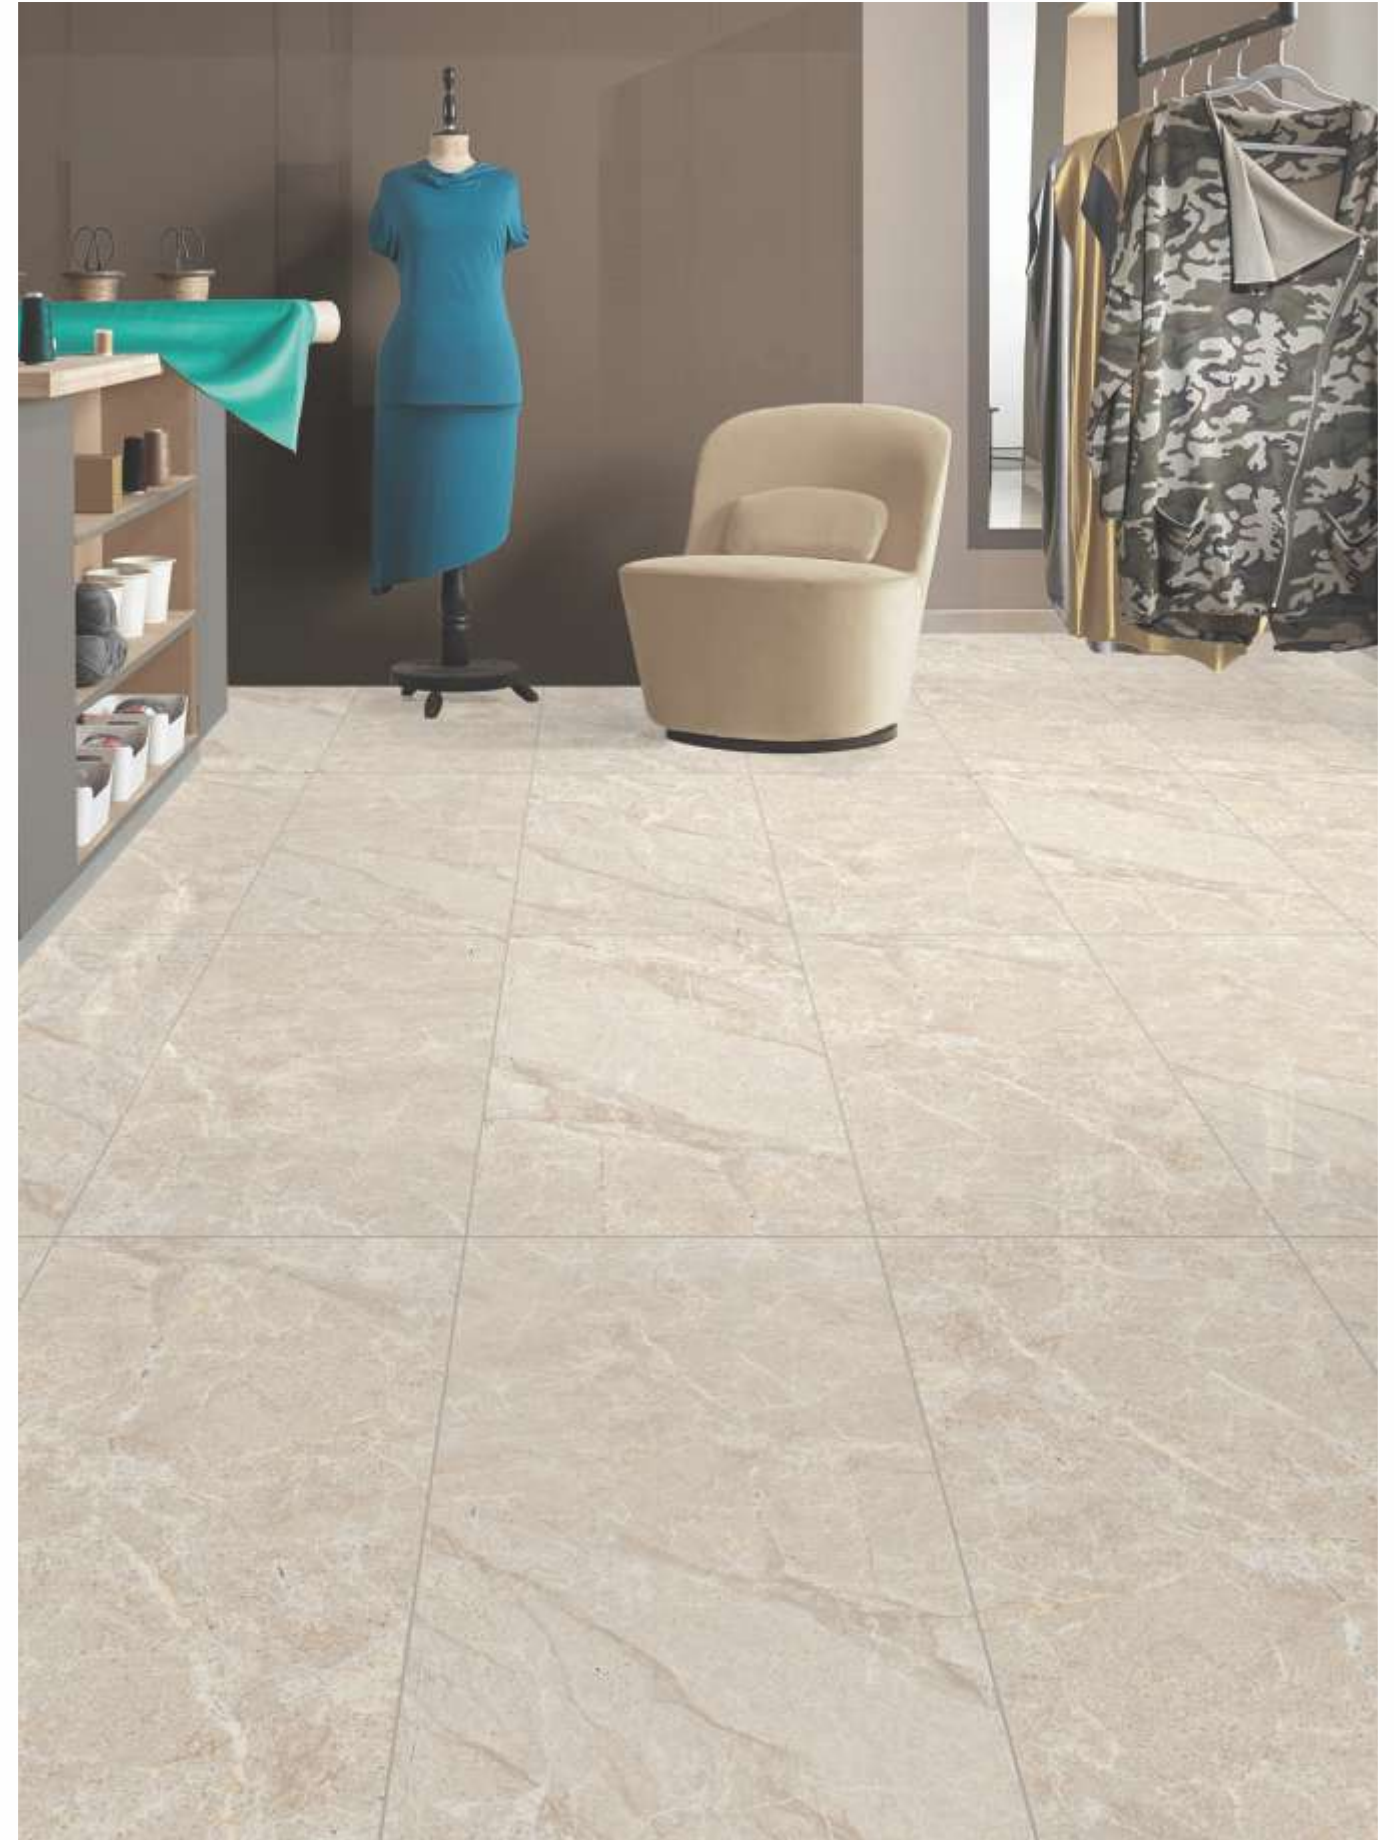

ONTARIO MARFIL

POLISH

THE SIZE
60x120 cm

OSLO BLANCO

POLISH

OSLO BRONZE

POLISH

OSLO GRIS