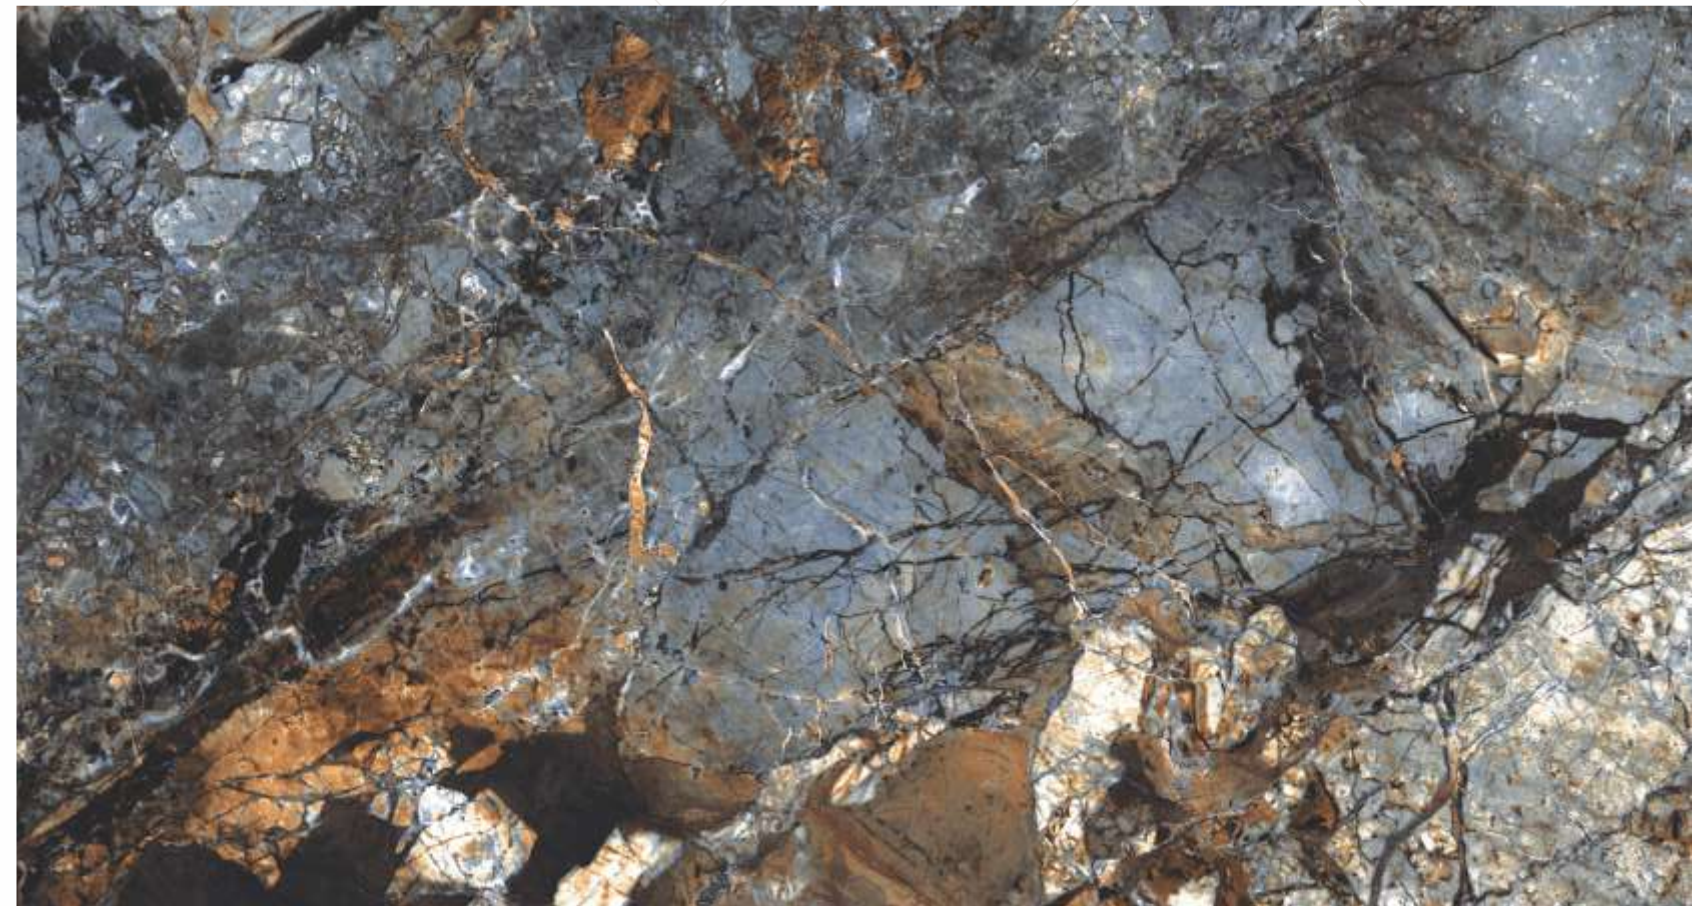

The Ultima is the perfect amalgamation of large dimensions and stellar designs that naturally elevate your spaces. Every finish has a splendour of its own; every design evokes a different sensation. With the choice of four elegant finishes - Marbletech, Polish, Glitz Matt & Matt, and seamlessly stylish patterns, turn every home into a magnificent work of art. From the lavish sizes to the stunning finishes, each of The Ultima has been designed to enhance the feel of every space. It truly is a confluence of luxury, grandeur and finesse.

For wall application

For floor application

Fine detailing

Stain resistant

Water resistant