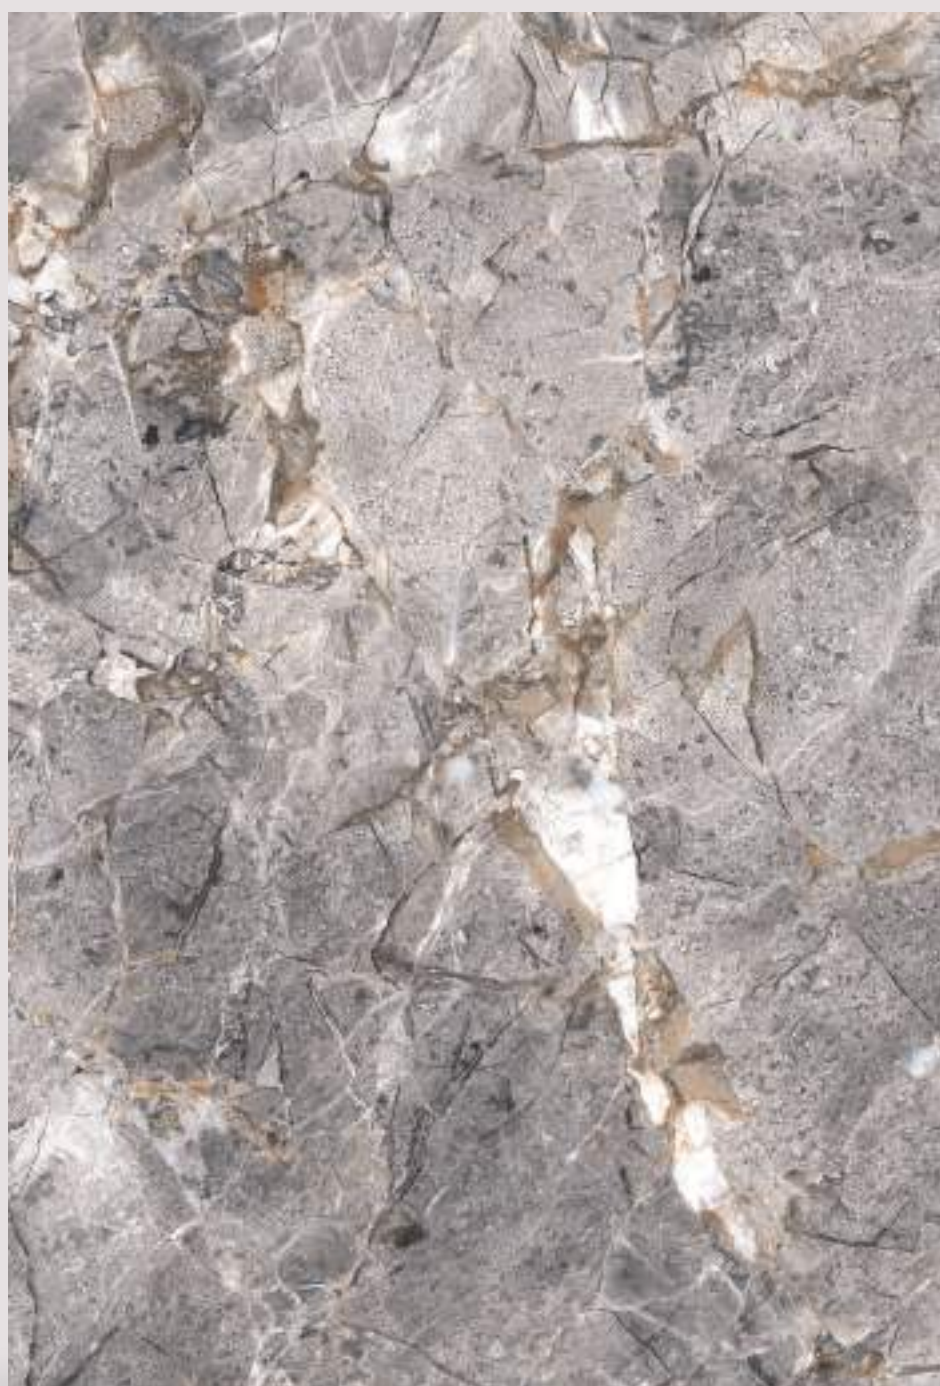

The Ultima

1200 x 1800 mm

Kajaria
ETERNITY
tiles forever

Helix Gris

Marbletech

For wall
application

For floor
application

Fine
detailing

Stain
resistant

Water
resistant