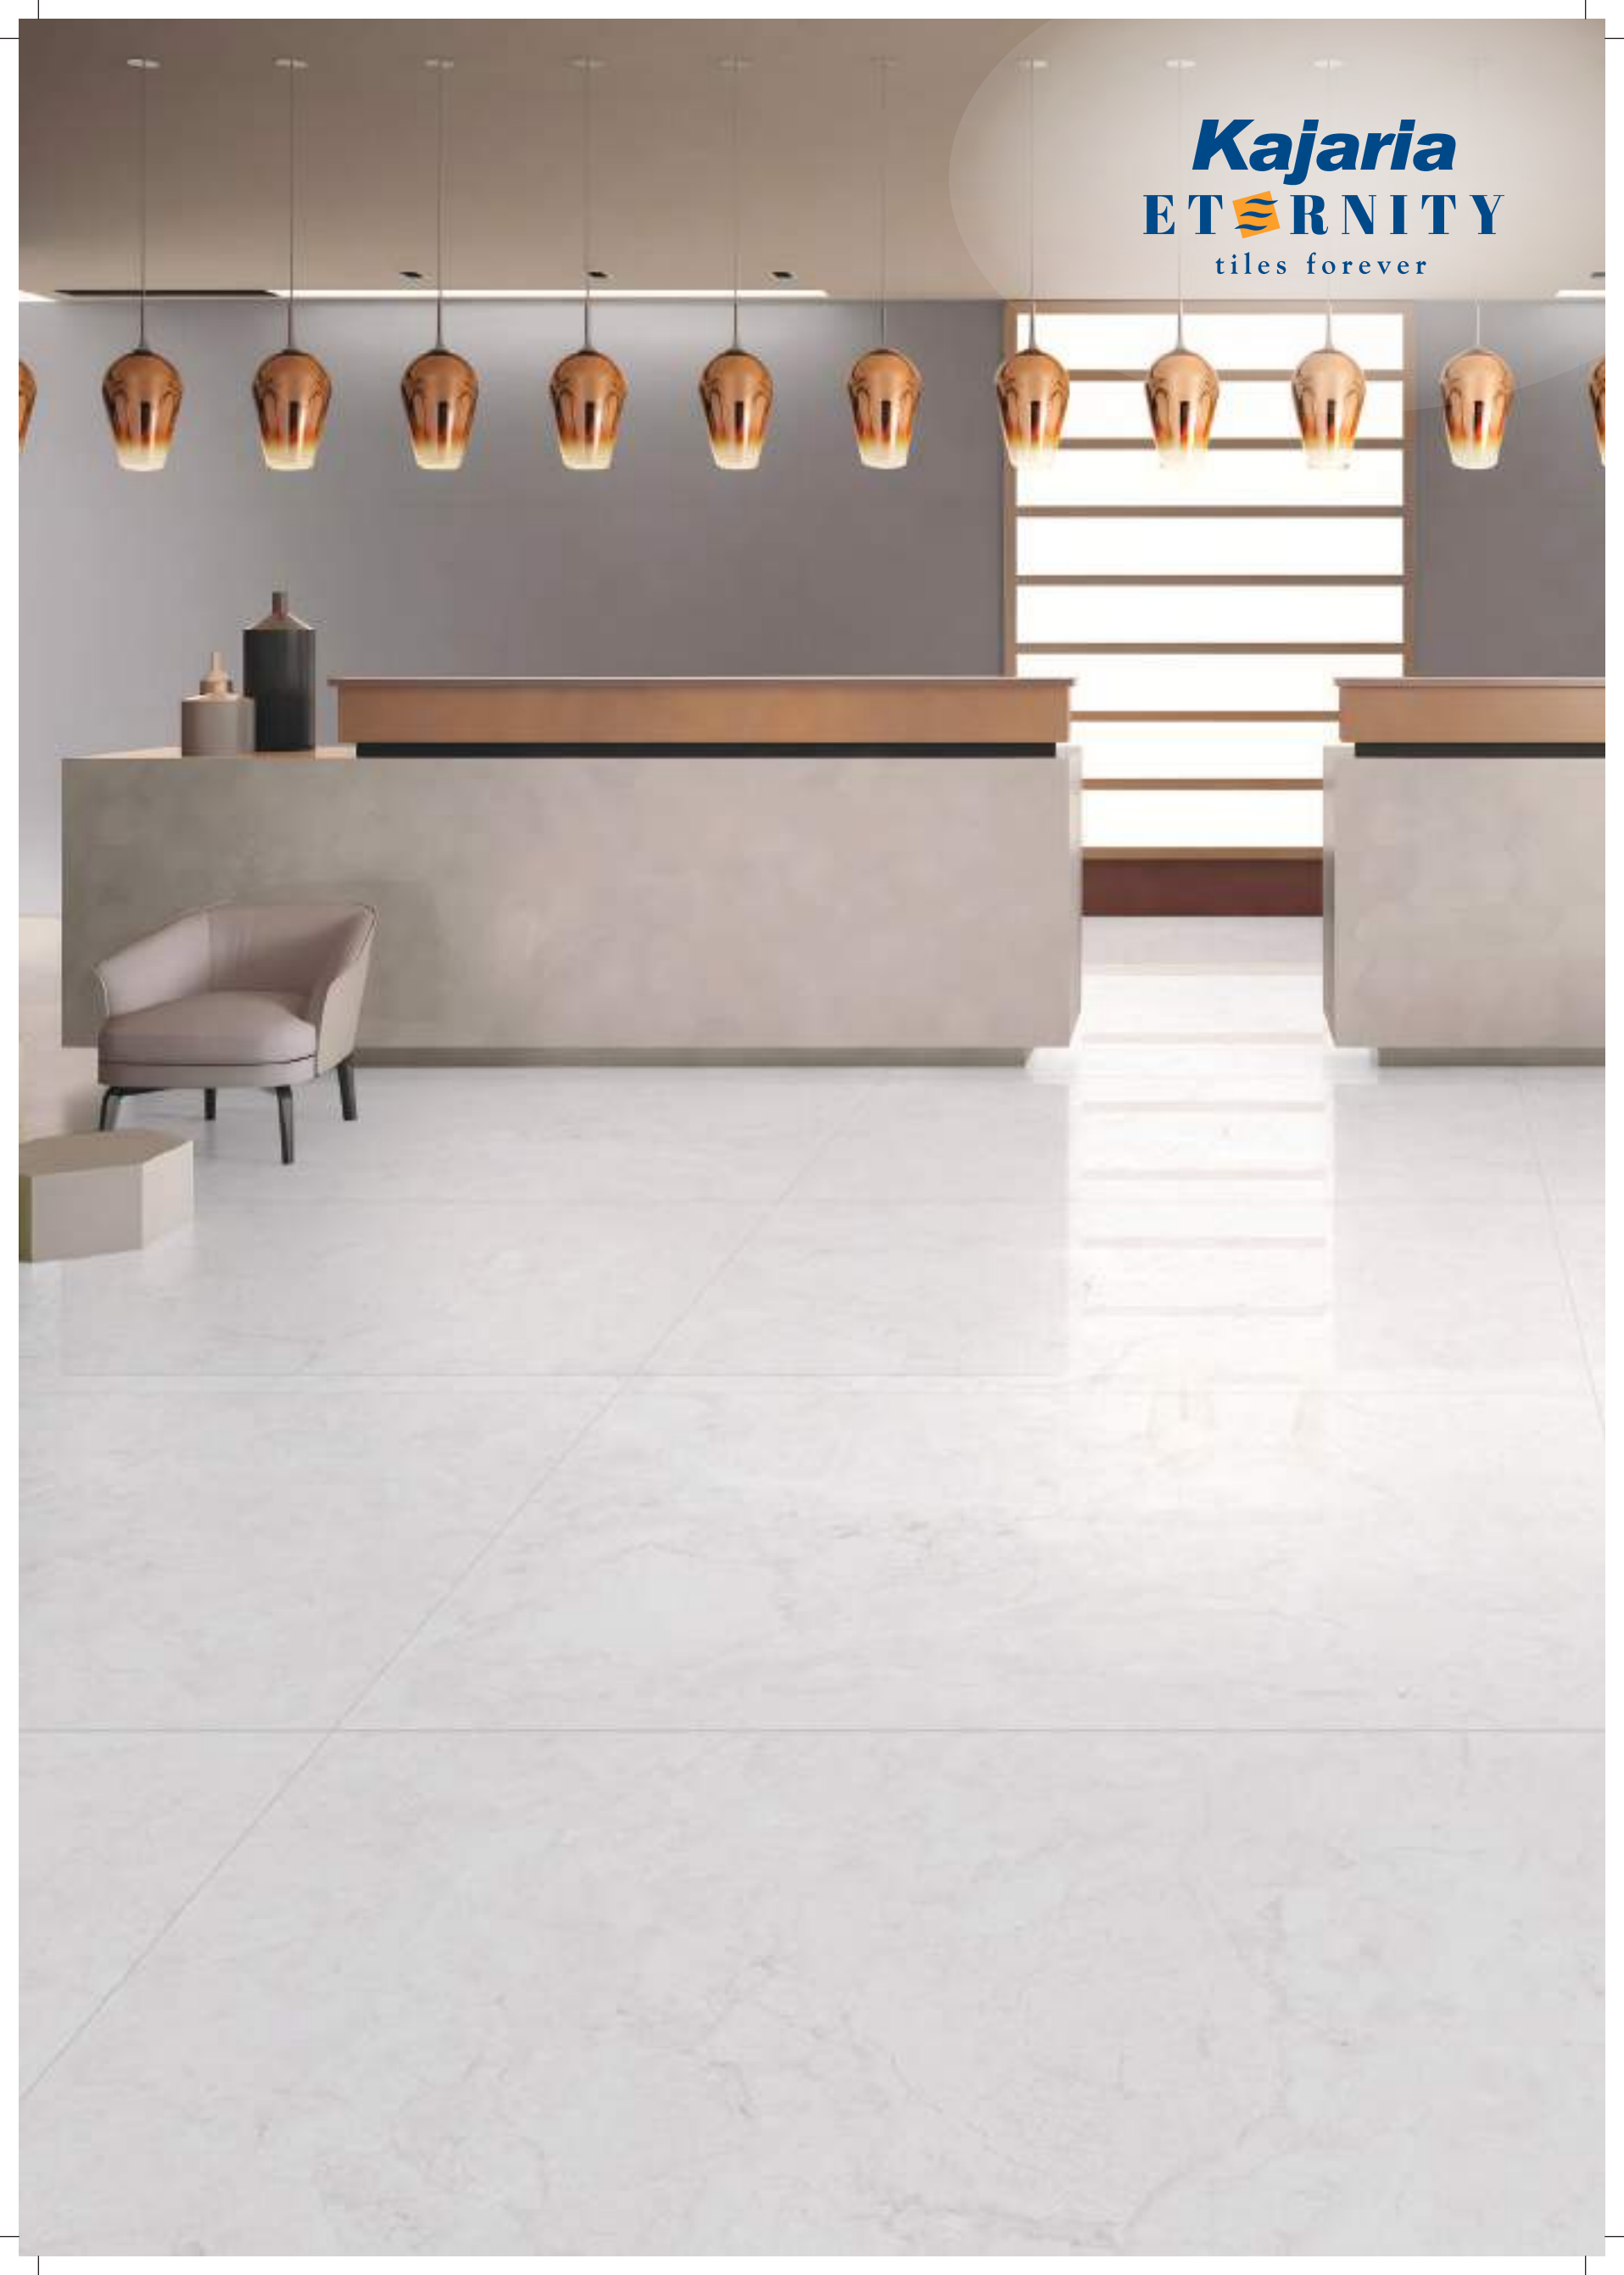

Stain
resistant

Water
resistant

Kajaria
ETERNITY
tiles forever

The Ultima

1200 x 1800 mm

Kajaria
ETERNITY
tiles forever

Botticino Classico

Marbletech