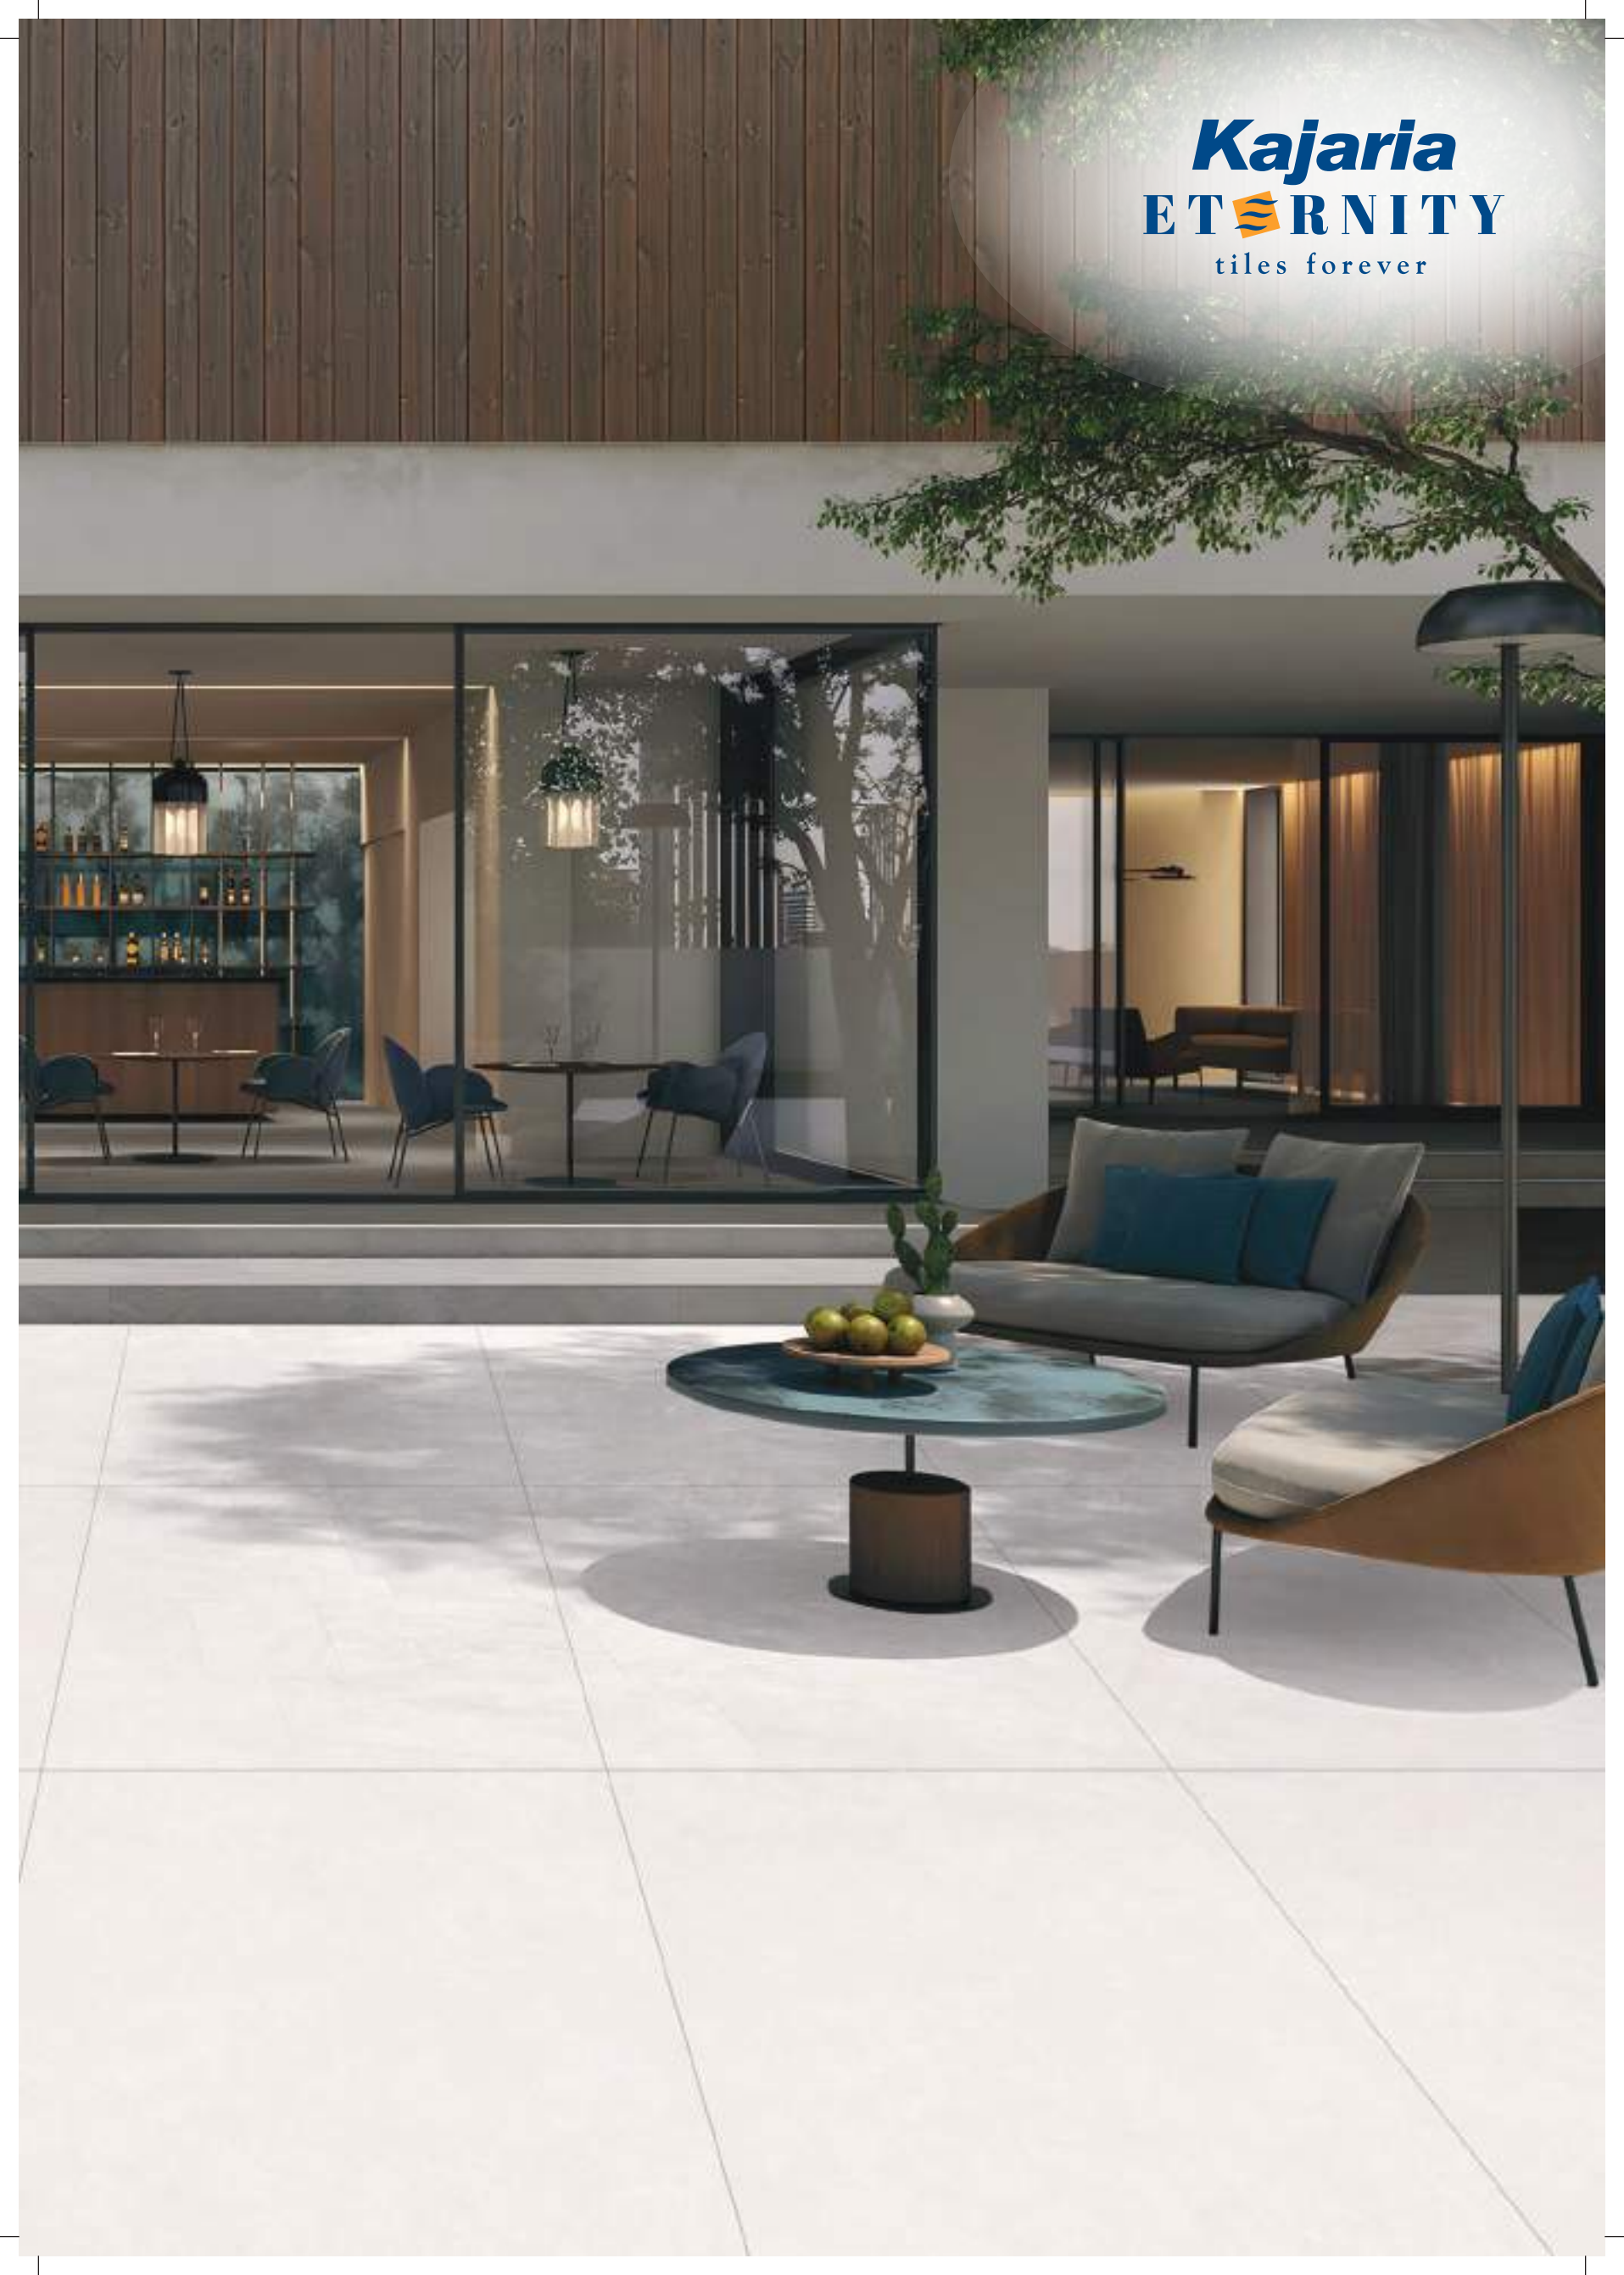

Kajaria
ETERNITY
tiles forever