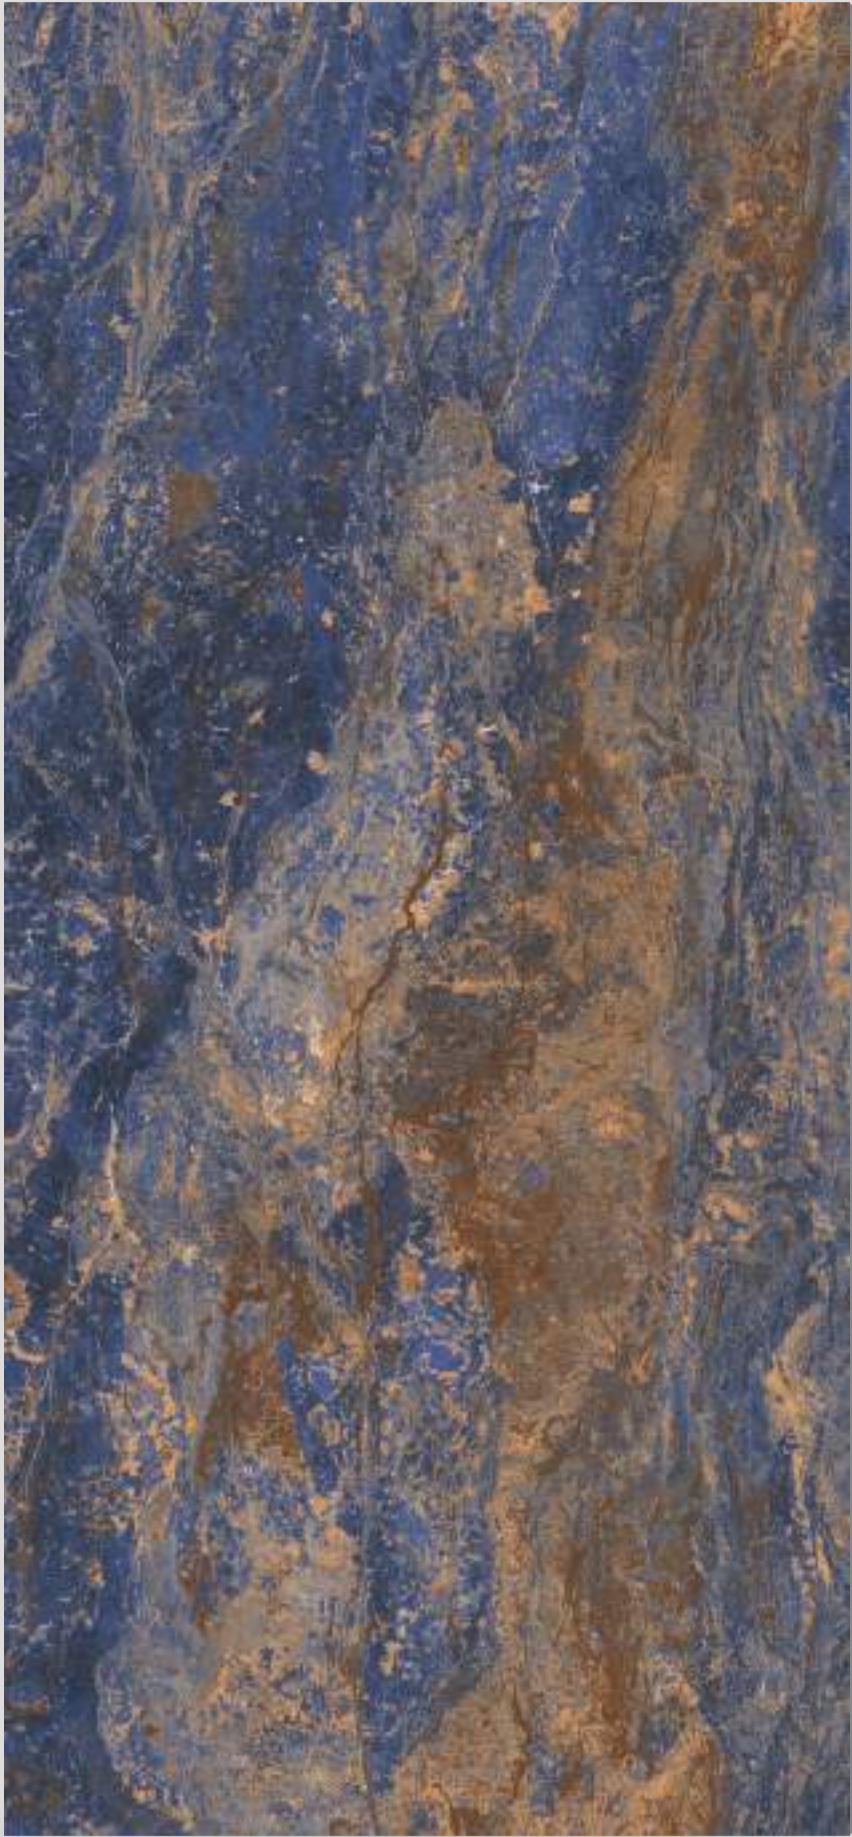

For floor application

Fine detailing

Stain resistant

Water resistant

The Ultima

1200 x 2600 mm

Kajaria
ETERNITY
tiles forever

Indigo Azul