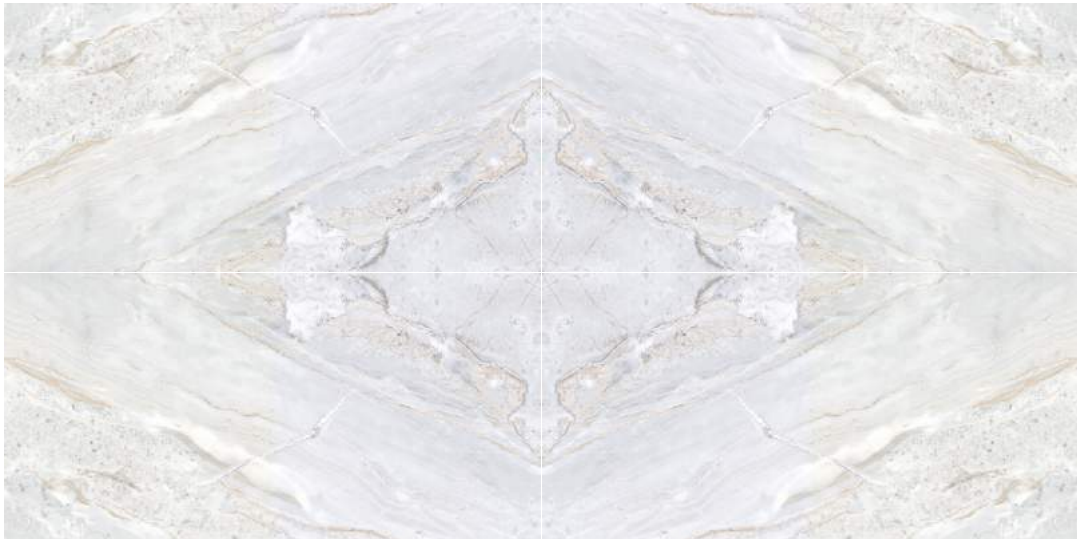

BOOKMATCH

RIZINIA GREY

POLISHED